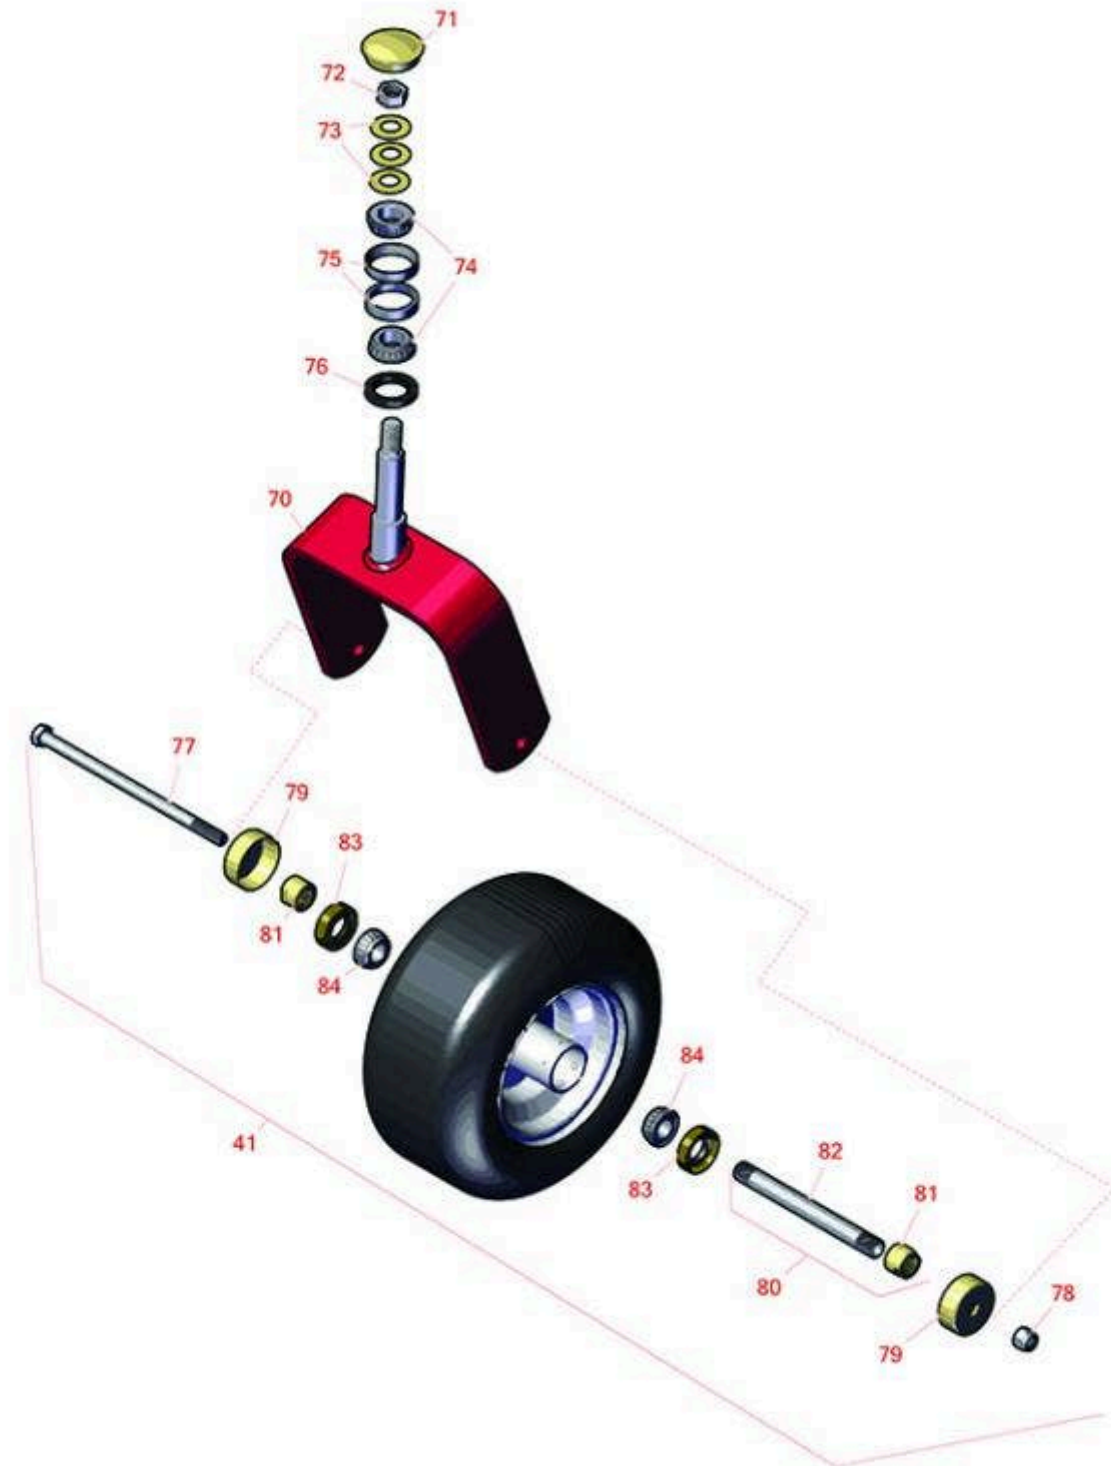

# Replaces Toro Z Master Professional 7000 Parts

Zero Turn Mower with 60in Deck - Model 74268  
Caster Wheel

All original equipment manufacturers names and part numbers are used for identification purposes only, and we are in no way implying that our products are original equipment parts. Prices subject to change without notice.

# Replaces Toro Z Master Professional 7000 Parts

Zero Turn Mower with 60in Deck - Model 74268  
Caster Wheel

| Item No | R&R Part No. | OEM Part No. | Description | Qty Req | Order Quantity |
|---------|--------------|--------------|-------------|---------|----------------|
|---------|--------------|--------------|-------------|---------|----------------|

## Other Parts Available

|    |                  |  |                               |   |  |
|----|------------------|--|-------------------------------|---|--|
| 70 | <b>R116-8888</b> | 103-1474-01,<br>116-6707-01,<br>116-8888   | Fork - Caster 7.875 in Inside | 2 |  |
| 71 | <b>R103-4882</b> | 103-4882   | Grease Cap - Castor           | 2 |  |
| 72 | <b>R3296-51</b>  | 3296-51,<br>3296-81  | Nut - Nylon Lock 3/4-10 Gr 8  | 2 |  |
| 73 | <b>R1-633508</b> | 1-633508   | Washer - Spring Disc          | 6 |  |
| 74 | <b>R254-94</b>   | 1-543509,<br>254-94,<br>32-8090,<br>32-8240,<br>32-9640,<br>40440,<br>62-3330                                    | Tapered Bearing Cone          | 4 |  |
| 75 | <b>R254-72</b>   | 01-103-0050,<br>01-103-0120,<br>01-103-0140,<br>1-543508,<br>254-71,<br>254-72,<br>40439,<br>62-3340,<br>99-4511 | Cup - Bearing                 | 4 |  |
| 76 | <b>R103-0063</b> | 103-0063   | Seal - Grease                 | 4 |  |
| 77 | <b>R325-39</b>   | 325-39   | Bolt - Hx HD 1/2-13 x 9 1/2   | 2 |  |