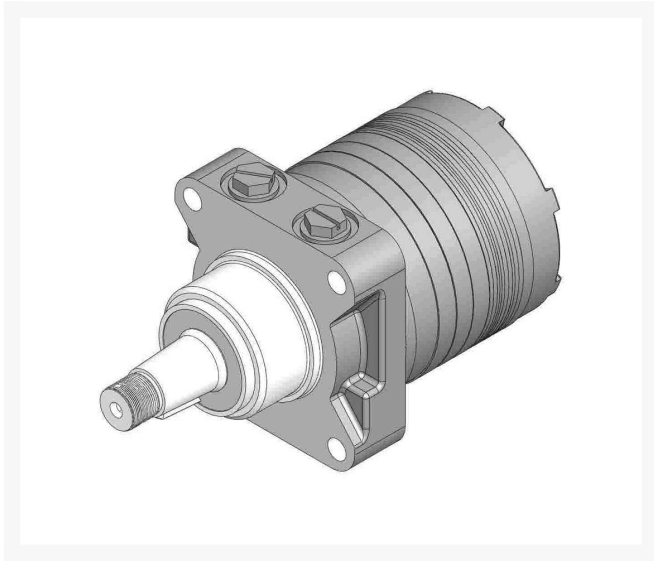

Hydraulic Motor - RH/LH Wheel

R92-9199

Replaces
Toro 92-9199

Specifications
Manufacturer R&R Products

Fits Models
Toro Greensmaster 3050
Toro Greensmaster 3100
Toro Greensmaster 3150-Q
Toro Greensmaster 3200 & 3200-D
Toro Greensmaster 3250-D
Toro Turf Sweeper 4800