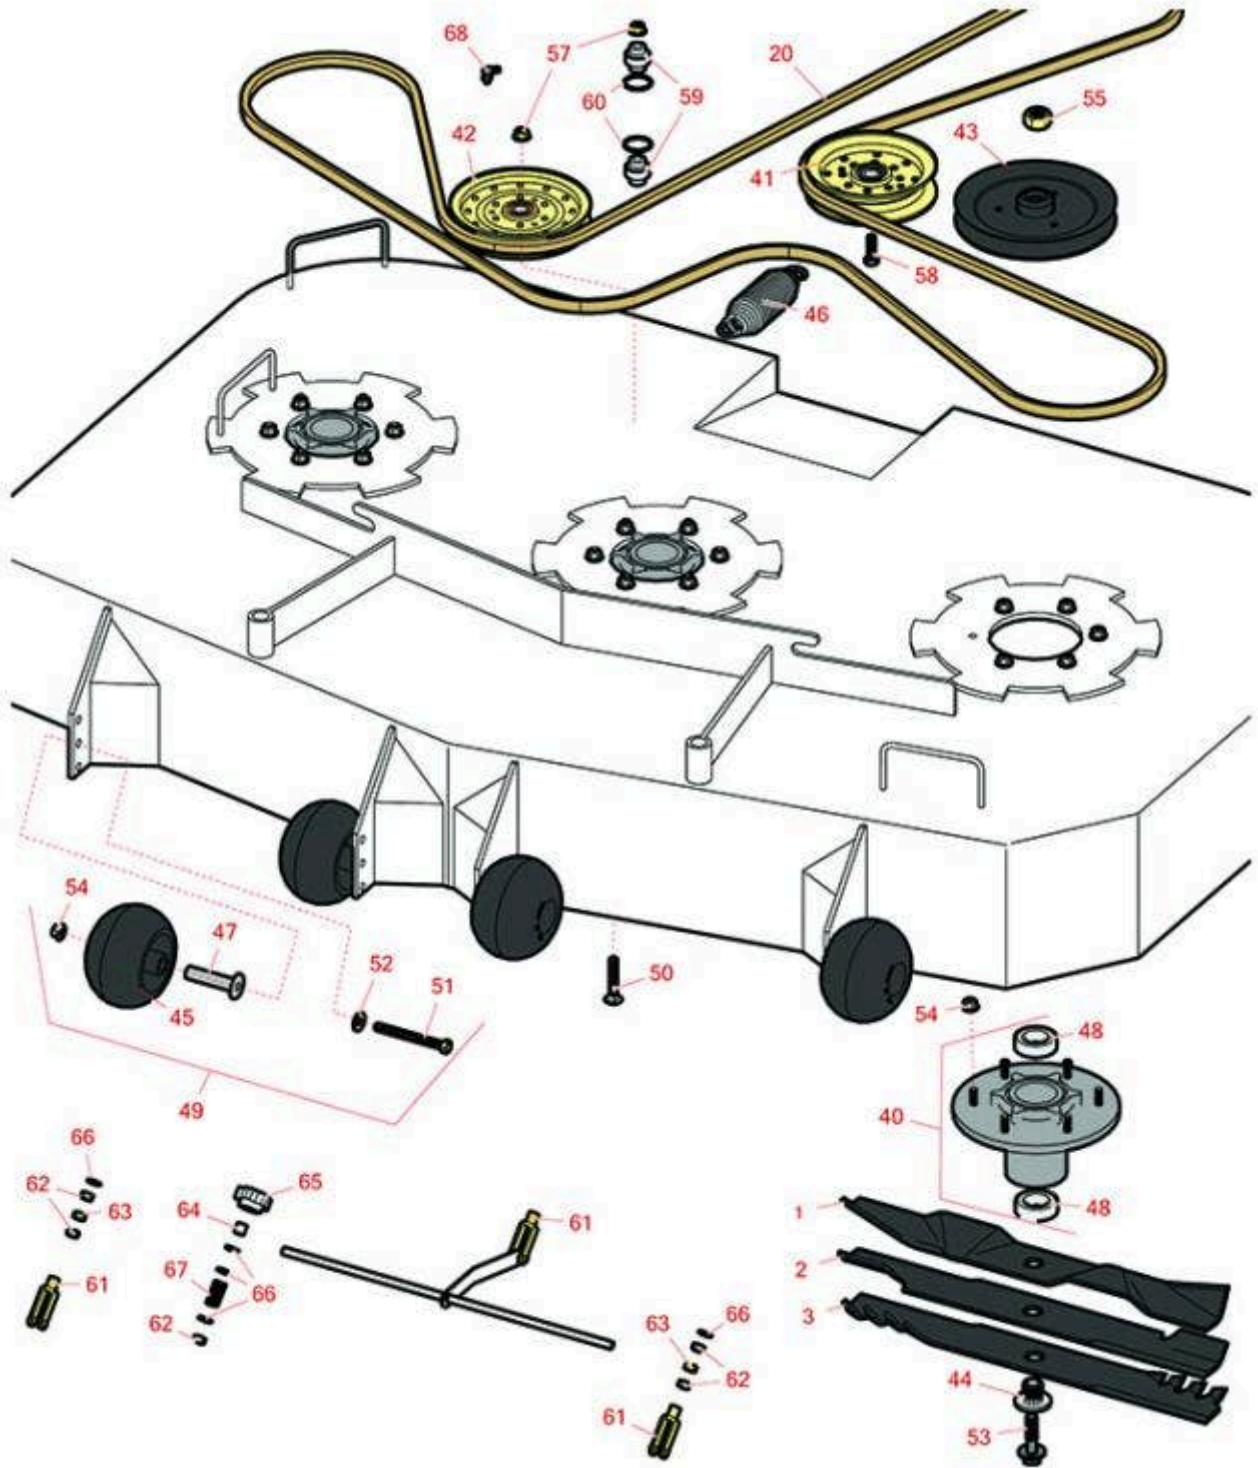

Replaces Exmark Turf Tracer X-Series

Parts

Walk Behind Mower - Model TTX730EKC60400 with 60in Deck

60in Deck Parts

All original equipment manufacturers names and part numbers are used for identification purposes only, and we are in no way implying that our products are original equipment parts. Prices subject to change without notice.

Replaces Exmark Turf Tracer X-Series Parts

Walk Behind Mower - Model TTX730EKC60400 with 60in
Deck
60in Deck Parts

| Item No | R&R Part No. | OEM Part No. | Description | Qty Req | Order Quantity |
|---|---------------------|-------------------------|--|---------|----------------|
| Rotary Blades | | | | | |
| 1 | R103-6393 | 103-6393 | Rotary Blade - Wave Mulcher 20.5 x 3in x 15/16 Mt Hole | 3 | |
| 1 | RRB5875-2001 | 103-6393 | Mower Blade - Wave Mulcher 20.5 x 3in x 15/16 Mt Hole | 3 | |
| 2 | RRB3065-2001 | 103-6403, 103-6403-S | Mower Blade - High-Lift 20.5 x 2.5in x 15/16 Mt Hole | 3 | |
| <i>Detail Description: R&R Products rotary blades are manufactured in the USA with superior alloy steel and hardened for extended life. Lifetime guaranteed against defects in material and workmanship.:</i> | | | | | |
| 3 | RRB4065-2001 | 116-5174, 116-5174-S | Mower Blade - Mulcher 20.5 x 2.5in x 15/16 Mt Hole | 3 | |
| Belts | | | | | |
| 20 | R126-2539 | 126-2539 | Belt- Deck | 1 | |
| Other Parts Available | | | | | |
| 40 | R116-3344 | 116-3344 | Spindle Housing Assy | 3 | |
| 41 | R126-9196 | 126-9196 | Idler Pulley - Flat | 2 | |
| 42 | R116-4667 | 116-4667, 126-7685 | Idler -Pulley - Flat | 1 | |
| 43 | R116-0676 | 116-0676 | Sheave,blade Drive - 14T Spline Hub | 3 | |
| 44 | R103-3037 | 103-3037 | Splined Bushing | 3 | |
| 45 | R103-8415 | 103-8415 | Roller - Anti Scalp | 6 | |
| 46 | R116-6317 | 116-0133, 116-6317 | Spring - Extension | 1 | |
| 47 | R116-8131 | 116-8131 | Axle - Roller | 6 | |