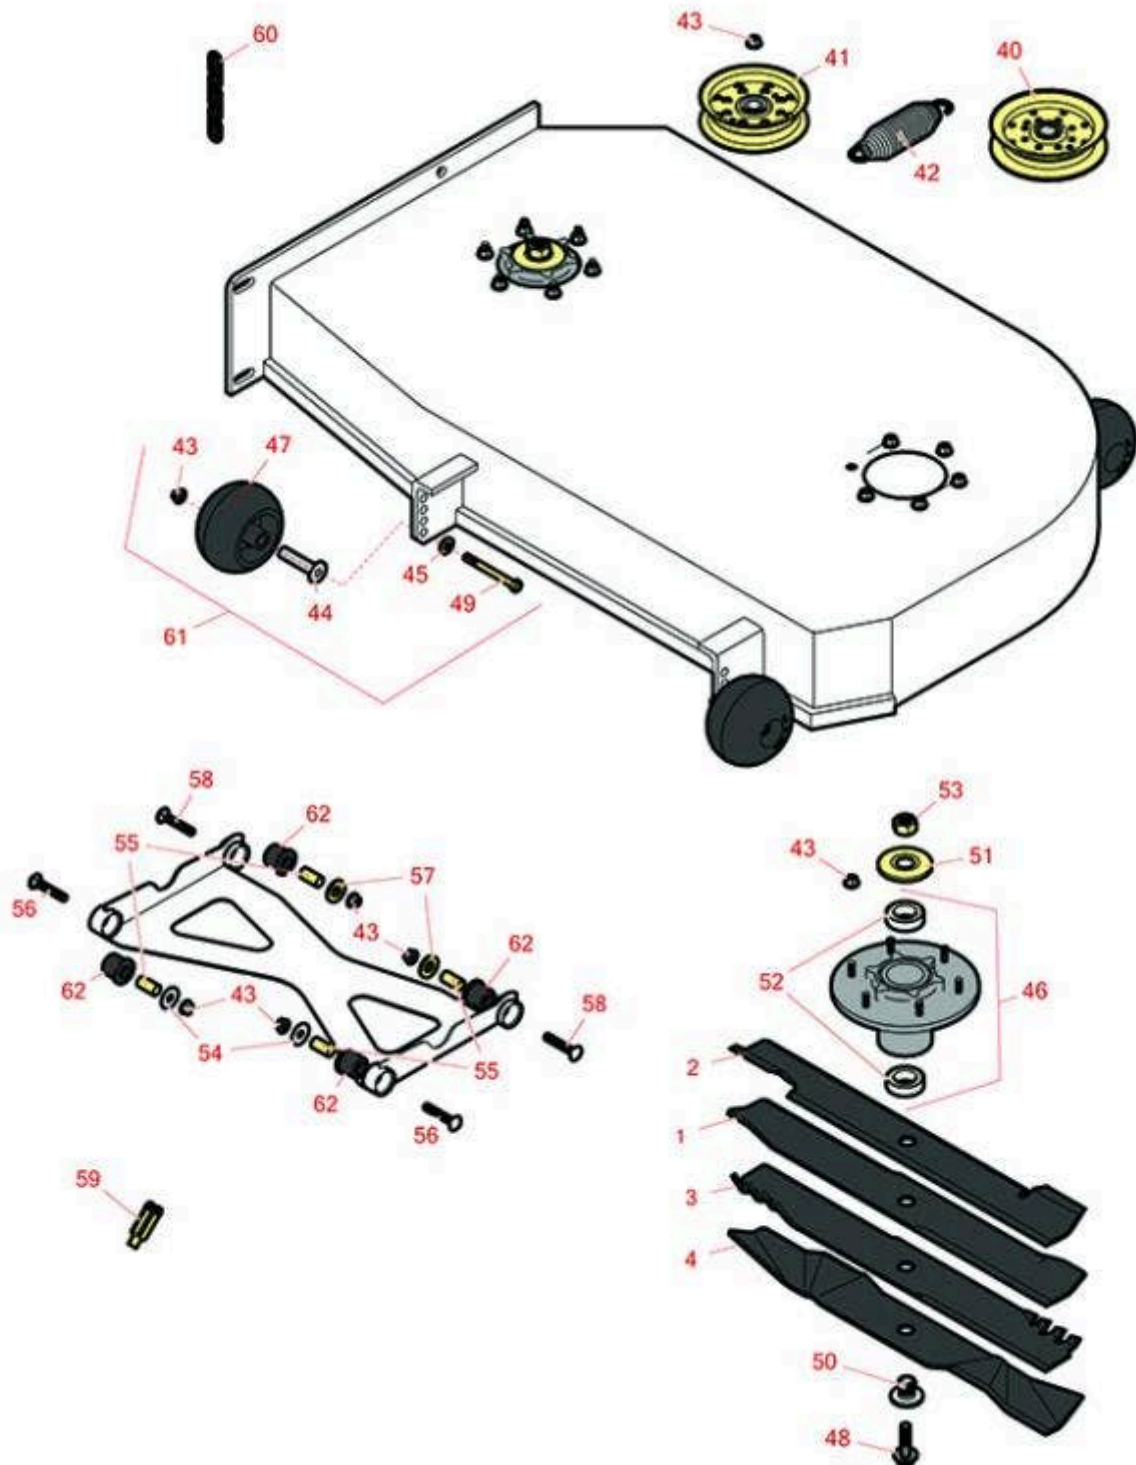

Replaces Exmark Radius E-Series Parts

48in Rotary Mower - Model RZE708GEM48C00

48in Deck

All original equipment manufacturers names and part numbers are used for identification purposes only, and we are in no way implying that our products are original equipment parts. Prices subject to change without notice.

Replaces Exmark Radius E-Series Parts

48in Rotary Mower - Model RZE708GEM48C00

48in Deck

Item No	R&R Part No.	OEM Part No.	Description	Qty Req	Order Quantity
Rotary Blades					
1	R103-6384	103-6384	Mower Blade - 24-1/2 in Solid	2	
2	R103-6404	103-6404	Mower Blade - 24-3/8 Notched	2	
3	RRB4110-2401	116-5171, 116-5171-S	Mower Blade - Mulcher 24.5 x 3in x 15/16 Mt Hole	2	
4	RRB5875-2401	103-6394	Mower Blade - Wave Mulcher 24.5 x 3in x 15/16 Mt Hole	2	
Other Parts Available					
40	R126-9196	126-9196	Idler Pulley - Flat	1	
41	R126-9197	126-9197	Pulley - Idler - Flat 5.00 x 1.31	1	
42	R116-6317	116-0133, 116-6317	Spring - Extension	1	
43	R104-8301	104-8301, 109-6658	Locknut - 3/8-16 Nylon Flanged	24	
44	R116-8131	116-8131	Axle - Roller	3	
45	R98-5975	98-5975	Washer - Belleville	3	
46	R116-3344	116-3344	Spindle Housing Assy	2	
47	R103-8415	103-8415	Roller - Anti Scalp	3	
48	R109-9220	109-9220	Bolt - Sems 1/2-20	2	
49	R116-9362	116-9362	Bolt - Hex HD 3/8-16 x 3 3/4 GR8 YZ	3	
50	R103-3037	103-3037	Splined Bushing	2	
51	R103-1330	103-1330	Guard - Bearing - Top	2	
52	R116-0720	116-0720	Bearing - Ball - Special Triple Seal	4	
53	R116-7306	116-7306	Hex Nut - 3/4-16 with Nyloc	2	