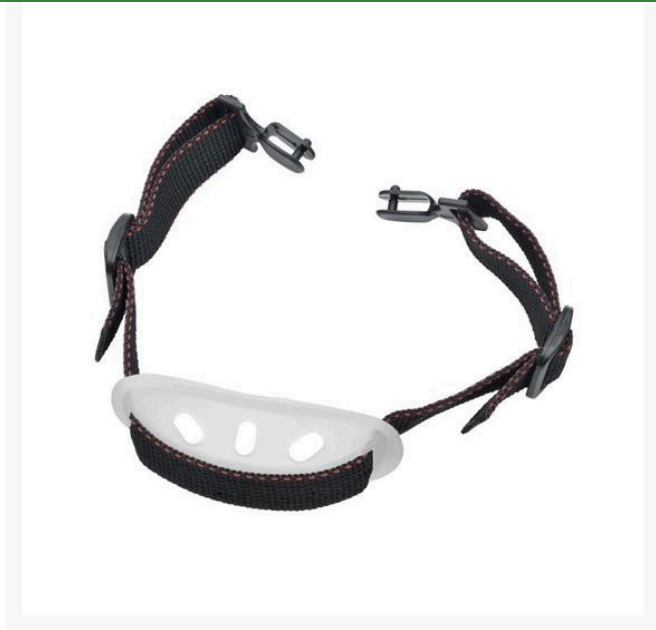

Strap - Hard Hat Chin R7027

Details

Keeps hard hat in place so you're protected when your work activity risks losing it. Securely attaches to all 3M hard hats. Chin cup vented for comfort. One size adjusts to fit all.

- Securely attaches to all 3M hard hats
- Vented chin cup
- One size adjusts to fit all

Specifications

Manufacturer

Elvex

Gritmaster

309 Percy Osborn Road Morningside, 4001
0313035785

<https://gritmaster.rrproducts.com/>