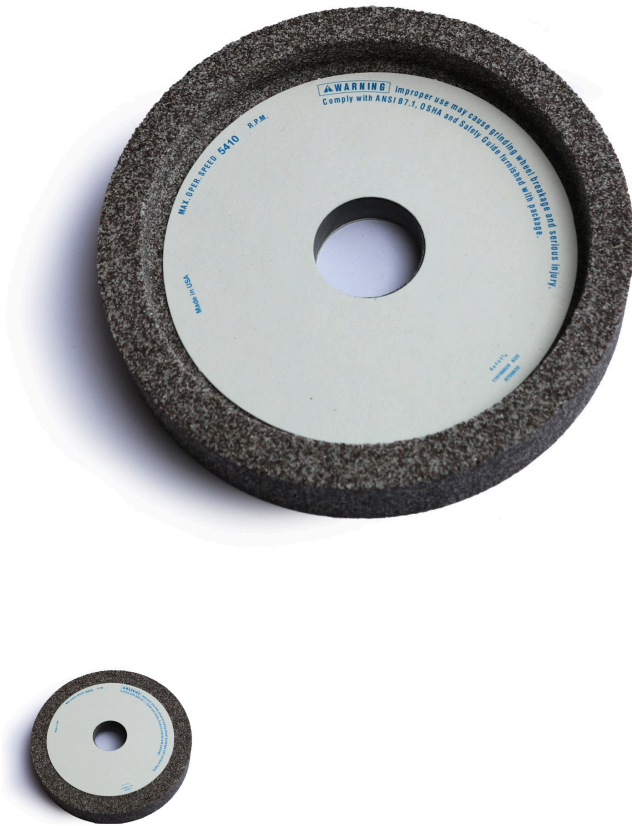

Grinding Wheel - Straight Cup 6 x 1 x 1-1/4 Hole 36 Grit R700632

Specifications

Manufacturer

R&R Products

Gritmaster

309 Percy Osborn Road Morningside, 4001
0313035785

<https://gritmaster.rrproducts.com/>