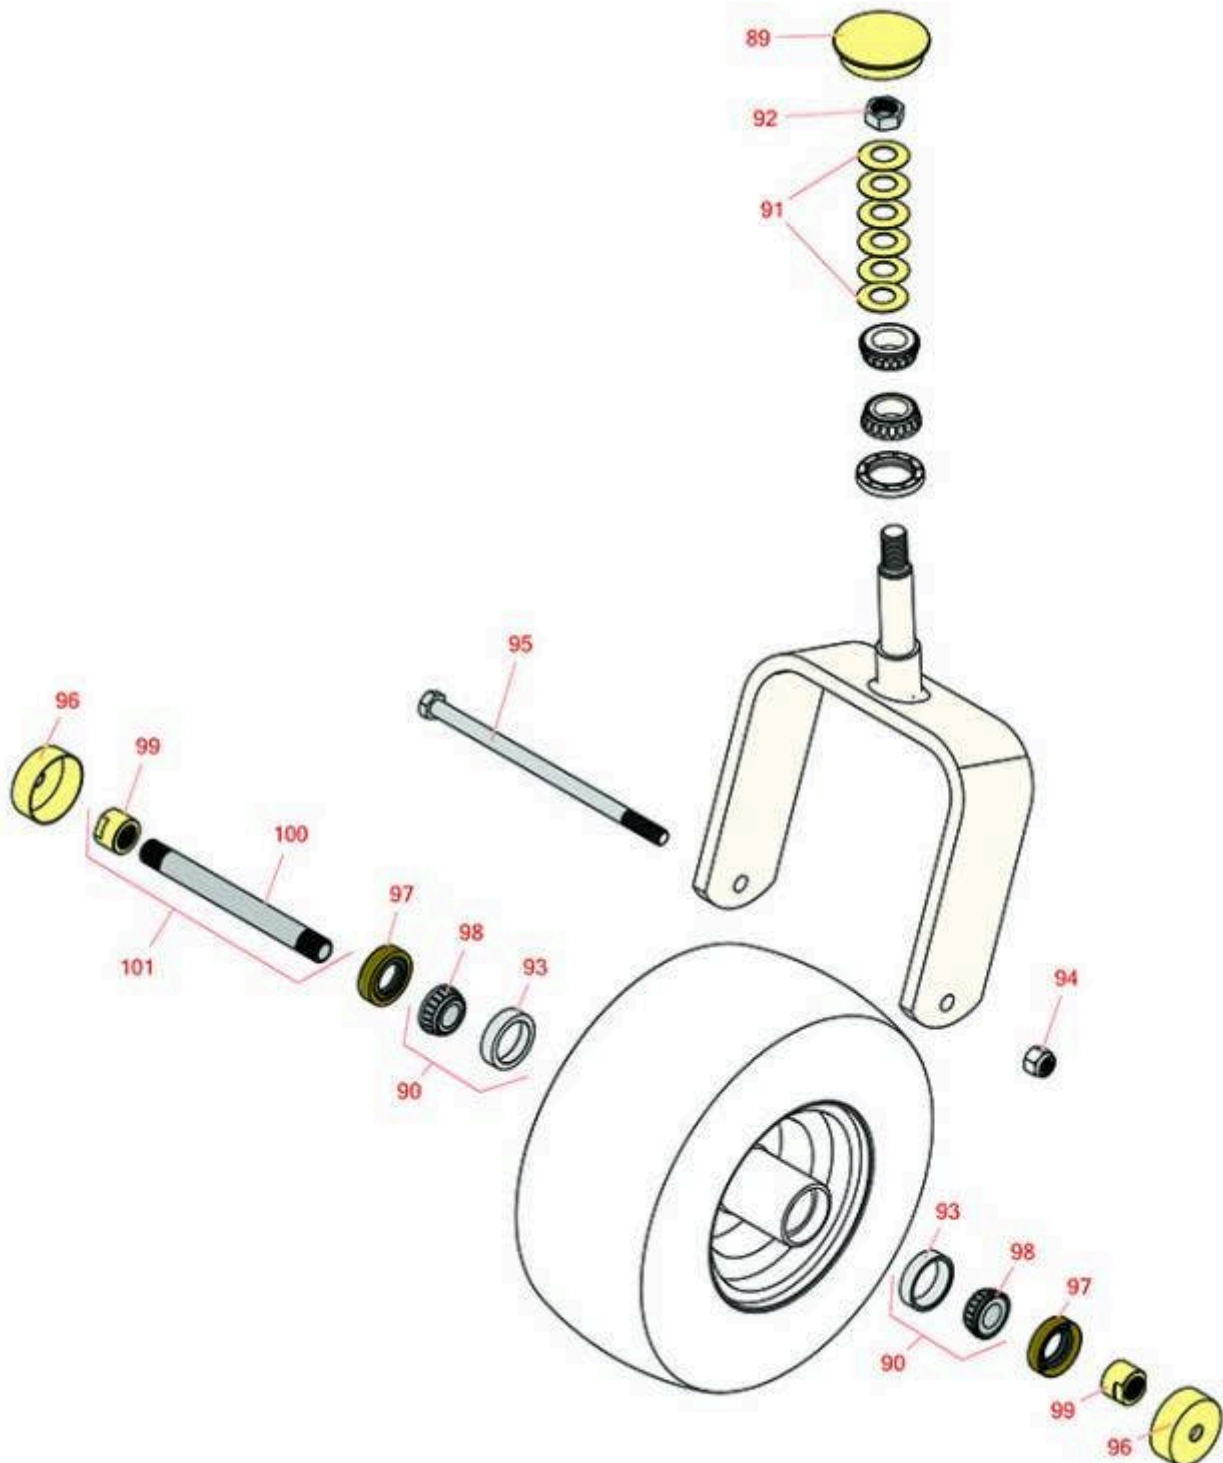

Replaces Toro Z Master Professional 7500-D Parts

Zero-Turn Mower with 72in Deck - Model 74072
Caster Wheel

All original equipment manufacturers names and part numbers are used for identification purposes only, and we are in no way implying that our products are original equipment parts. Prices subject to change without notice.

Replaces Toro Z Master Professional 7500-D Parts

Zero-Turn Mower with 72in Deck - Model 74072
Caster Wheel

Item No	R&R Part No.	OEM Part No.	Description	Qty Req	Order Quantity
---------	--------------	--------------	-------------	---------	----------------

Other Parts Available

89	R126-9369	126-9369	Grease Cap - Castor	2	
90	R500534	1-633585	Bearing - with Cup	4	
91	R1-633508	1-633508	Washer - Spring Disc	12	
92	R3296-51	3296-51, 3296-81	Nut - Nylon Lock 3/4-10 Gr 8	2	
93	R254-79	01-103-0060, 01-103-0130, 1-633584, 252-106, 254-79, 32-7800, 32-9590	Cup - Bearing	4	
<i>Tech Note: Use R254-79M installation mandrel to properly install race.:</i>					
94	RF5003	32127-29, 32131-5, 32132-5, 3296-23	Locknut - ESNA 1/2-13	2	
95	R325-39	325-39	Bolt - Hx HD 1/2-13 x 9 1/2	2	
96	R103-2768	103-2768	Guard - Seal	4	
97	R103-0063	103-0063	Seal - Grease	4	
98	R254-78	01-102-0060, 01-102-0130, 1-633585, 254-78, 32-7790, 32-9580, 93-4813	Tapered Bearing Cone	4	
99	R103-3051	103-3051	Spacer - Nut - Hardened	4	
100	R103-5156	103-5156	Axle- Caster	2	

Replaces Toro Z Master Professional 7500-D Parts

*Zero-Turn Mower with 72in Deck - Model 74072
Caster Wheel*

Item No	R&R Part No.	OEM Part No.	Description	Qty Req	Order Quantity
101	R126-5361	126-5361	Axle Assy - with Bushing - Caster	2	