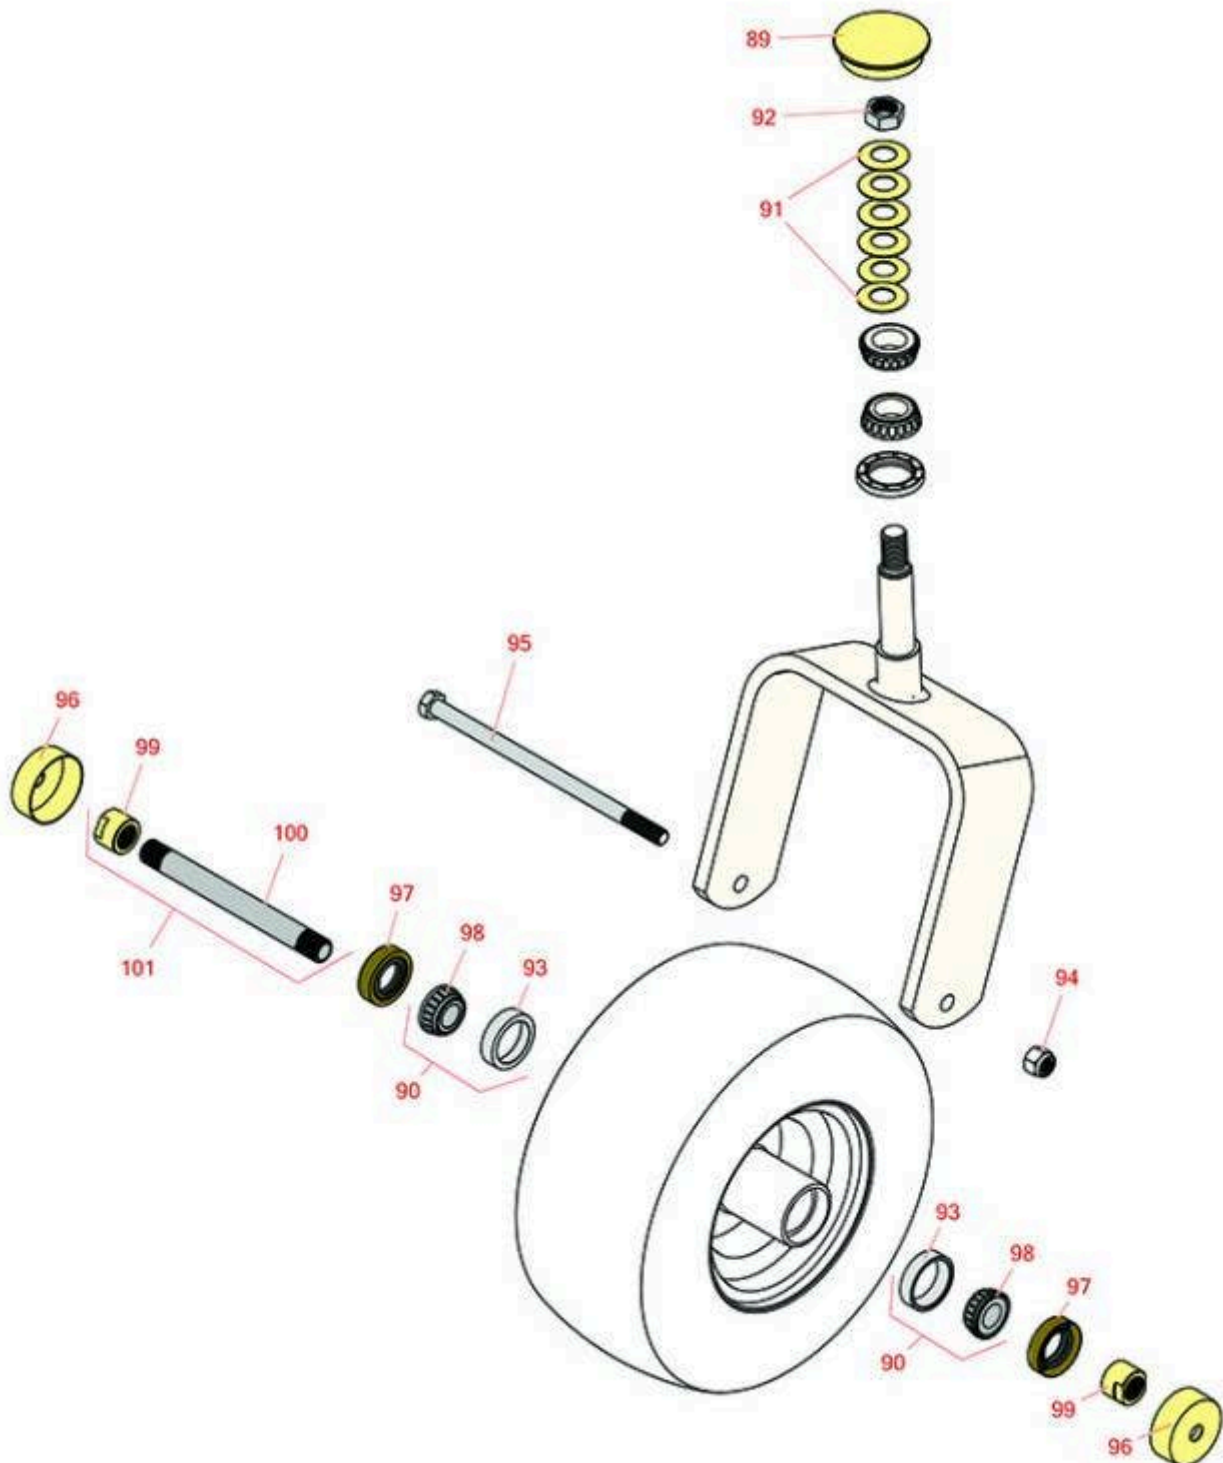

Replaces Toro Z Master Professional 7500-D Parts

Zero-Turn Mower with 72in Deck - Model 72076
Caster Wheel

All original equipment manufacturers names and part numbers are used for identification purposes only, and we are in no way implying that our products are original equipment parts. Prices subject to change without notice.

Replaces Toro Z Master Professional 7500-D Parts

Zero-Turn Mower with 72in Deck - Model 72076
Caster Wheel

Item No	R&R Part No.	OEM Part No.	Description	Qty Req	Order Quantity
---------	--------------	--------------	-------------	---------	----------------

Other Parts Available

89	R126-9369	126-9369	Grease Cap - Castor	2	
90	R500534	1-633585	Bearing - with Cup	4	
91	R1-633508	1-633508	Washer - Spring Disc	12	
92	R3296-51	3296-51, 3296-81	Nut - Nylon Lock 3/4-10 Gr 8	2	
93	R254-79	01-103-0060, 01-103-0130, 1-633584, 252-106, 254-79, 32-7800, 32-9590	Cup - Bearing	4	
<i>Tech Note: Use R254-79M installation mandrel to properly install race.:</i>					
94	RF5003	32127-29, 32131-5, 32132-5, 3296-23	Locknut - ESNA 1/2-13	2	
95	R325-39	325-39	Bolt - Hx HD 1/2-13 x 9 1/2	2	
96	R103-2768	103-2768	Guard - Seal	4	
97	R103-0063	103-0063	Seal - Grease	4	
98	R254-78	01-102-0060, 01-102-0130, 1-633585, 254-78, 32-7790, 32-9580, 93-4813	Tapered Bearing Cone	4	
99	R103-3051	103-3051	Spacer - Nut - Hardened	4	
100	R103-5156	103-5156	Axle- Caster	2	

Replaces Toro Z Master Professional 7500-D Parts

*Zero-Turn Mower with 72in Deck - Model 72076
Caster Wheel*

Item No	R&R Part No.	OEM Part No.	Description	Qty Req	Order Quantity
101	R126-5361	126-5361	Axle Assy - with Bushing - Caster	2	