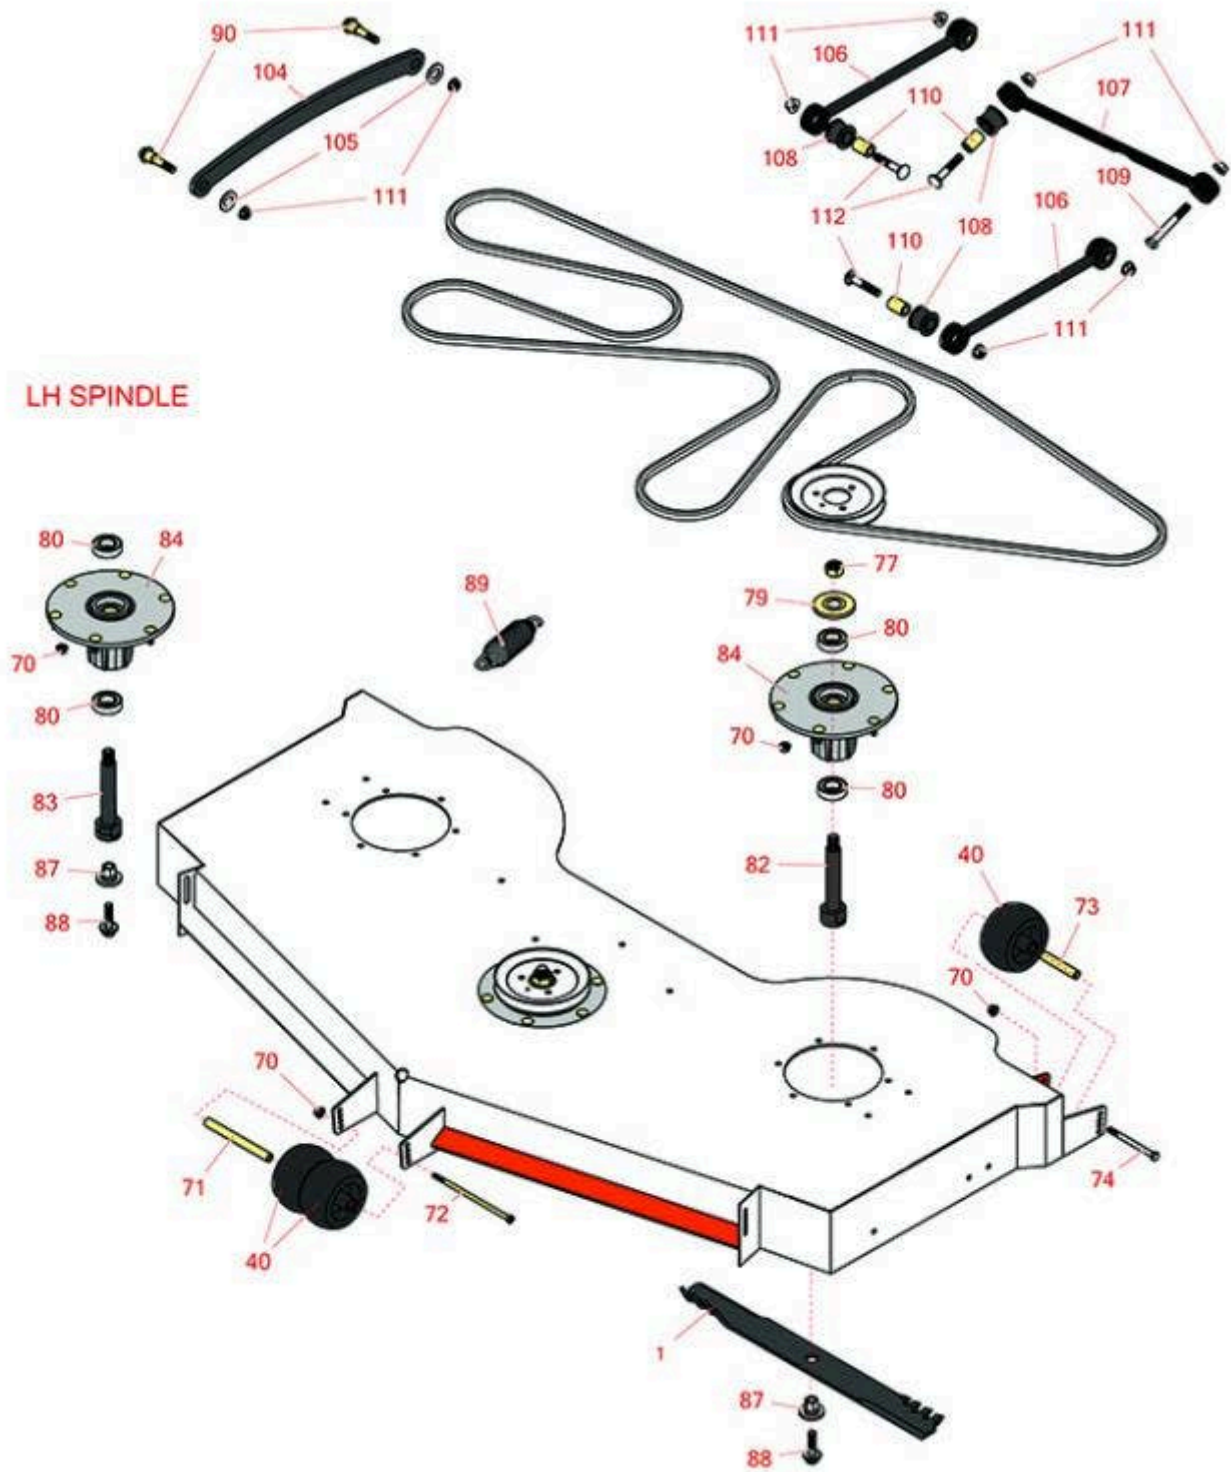

# Replaces Toro Z Master Professional 7500-D Parts

Zero-Turn Mower with 72in Deck - Model 72074  
72in Rotary Deck

All original equipment manufacturers names and part numbers are used for identification purposes only, and we are in no way implying that our products are original equipment parts. Prices subject to change without notice.

# Replaces Toro Z Master Professional 7500-D Parts

Zero-Turn Mower with 72in Deck - Model 72074  
72in Rotary Deck

Item No	R&R Part No.	OEM Part No.	Description	Qty Req	Order Quantity
---------	--------------	--------------	-------------	---------	----------------

## Rotary Blades

1	<b>RRB4065-2402</b>	107-3195-03, 140-1239	Mower Blade - Mulcher 24.5 x 2.5in x 15/16 Mt Hole	2	
---	---------------------	--------------------------	--	---	--

# Replaces Toro Z Master Professional 7500-D Parts

Zero-Turn Mower with 72in Deck - Model 72074  
72in Rotary Deck

Item No	R&R Part No.	OEM Part No.	Description	Qty Req	Order Quantity
90	<b>R116-2022</b>	116-2022	Shoulder Bolt - Flanged Hex Head	2	
104	<b>R116-0797-03</b>	116-0797-03	Link-Lift - Deck	1	
105	<b>R453022</b>	01-166-0480, 01-166-1220, 21-3880, 217-21, 30-8550, 30-9110, 3256-28, 3256-44, 46-9030, Mar-71	Washer - 3/4 SAE	2	
106	<b>R109-7952</b>	109-7952	Deck Strut Assy	2	
107	<b>R109-5013</b>	109-5013	Panhard Rod Assy	1	
108	<b>R109-5009</b>	109-5009	Bushing - Suspension - Rubber	6	
109	<b>R325-17</b>	01-150-0640, 01-150-0850, 01-178-0832, 01-178-0836, 20-97-AGD, 325-17, 325-18, 48-9260	Bolt - Hex Head	1	
110	<b>R109-5010</b>	109-5010	Spacer	6	
111	<b>R32128-23</b>	32128-23, 3218-23, 99-5107	Nut - Lock Hex Flanged 1/2-13	8	
112	<b>R3233-34</b>	3233-34	Carriage Bolt - 1/2-13 x 2 1/2 Grade 5	3	