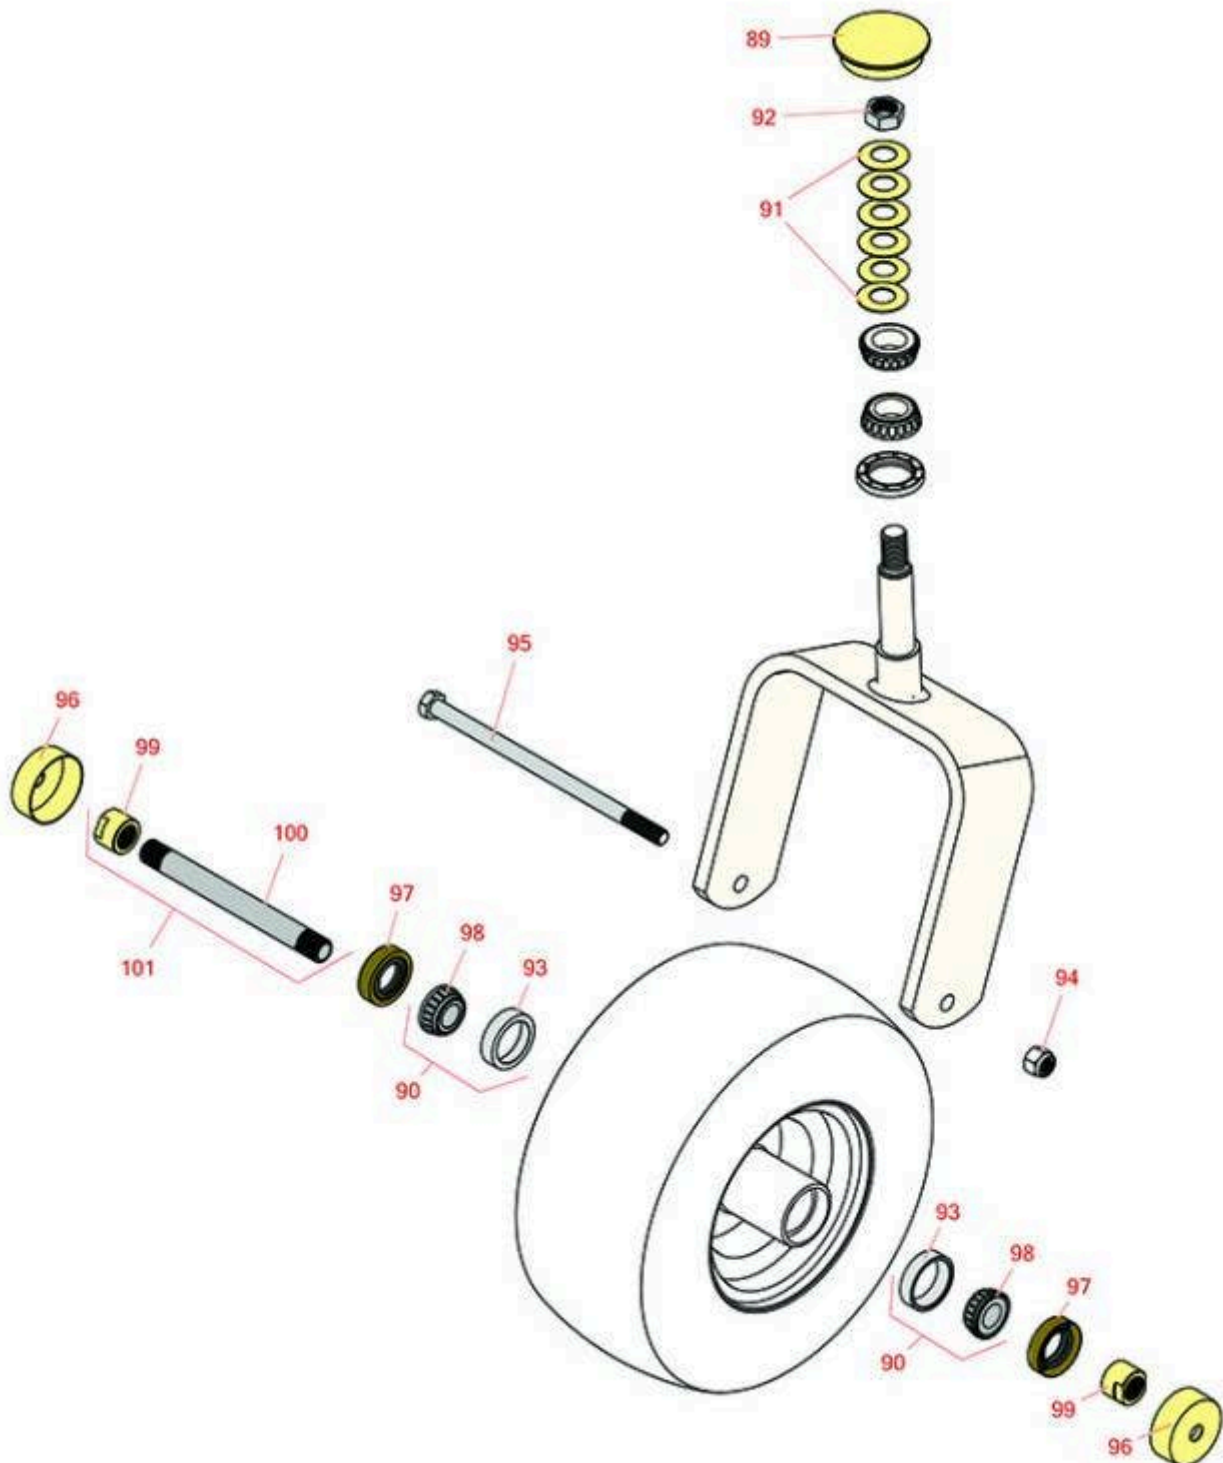

# Replaces Toro Z Master Professional 7500-D Parts

Zero-Turn Mower with 72in Deck - Model 72074  
Caster Wheel

All original equipment manufacturers names and part numbers are used for identification purposes only, and we are in no way implying that our products are original equipment parts. Prices subject to change without notice.

# Replaces Toro Z Master Professional 7500-D Parts

Zero-Turn Mower with 72in Deck - Model 72074  
Caster Wheel

Item No	R&R Part No.	OEM Part No.	Description	Qty Req	Order Quantity
---------	--------------	--------------	-------------	---------	----------------

## Other Parts Available

89	<b>R126-9369</b>	126-9369	Grease Cap - Castor	2	
90	<b>R500534</b>	1-633585	Bearing - with Cup	4	
91	<b>R1-633508</b>	1-633508	Washer - Spring Disc	12	
92	<b>R3296-51</b>	3296-51, 3296-81	Nut - Nylon Lock 3/4-10 Gr 8	2	
93	<b>R254-79</b>	01-103-0060, 01-103-0130, 1-633584, 252-106, 254-79, 32-7800, 32-9590	Cup - Bearing	4	
<i>Tech Note: Use R254-79M installation mandrel to properly install race.:</i>					
94	<b>RF5003</b>	32127-29, 32131-5, 32132-5, 3296-23	Locknut - ESNA 1/2-13	2	
95	<b>R325-39</b>	325-39	Bolt - Hx HD 1/2-13 x 9 1/2	2	
96	<b>R103-2768</b>	103-2768	Guard - Seal	4	
97	<b>R103-0063</b>	103-0063	Seal - Grease	4	
98	<b>R254-78</b>	01-102-0060, 01-102-0130, 1-633585, 254-78, 32-7790, 32-9580, 93-4813	Tapered Bearing Cone	4	
99	<b>R103-3051</b>	103-3051	Spacer - Nut - Hardened	4	
100	<b>R103-5156</b>	103-5156	Axle- Caster	2	

# Replaces Toro Z Master Professional 7500-D Parts

*Zero-Turn Mower with 72in Deck - Model 72074  
Caster Wheel*

Item No	R&R Part No.	OEM Part No.	Description	Qty Req	Order Quantity
101	<b>R126-5361</b>	126-5361	Axle Assy - with Bushing - Caster	2	