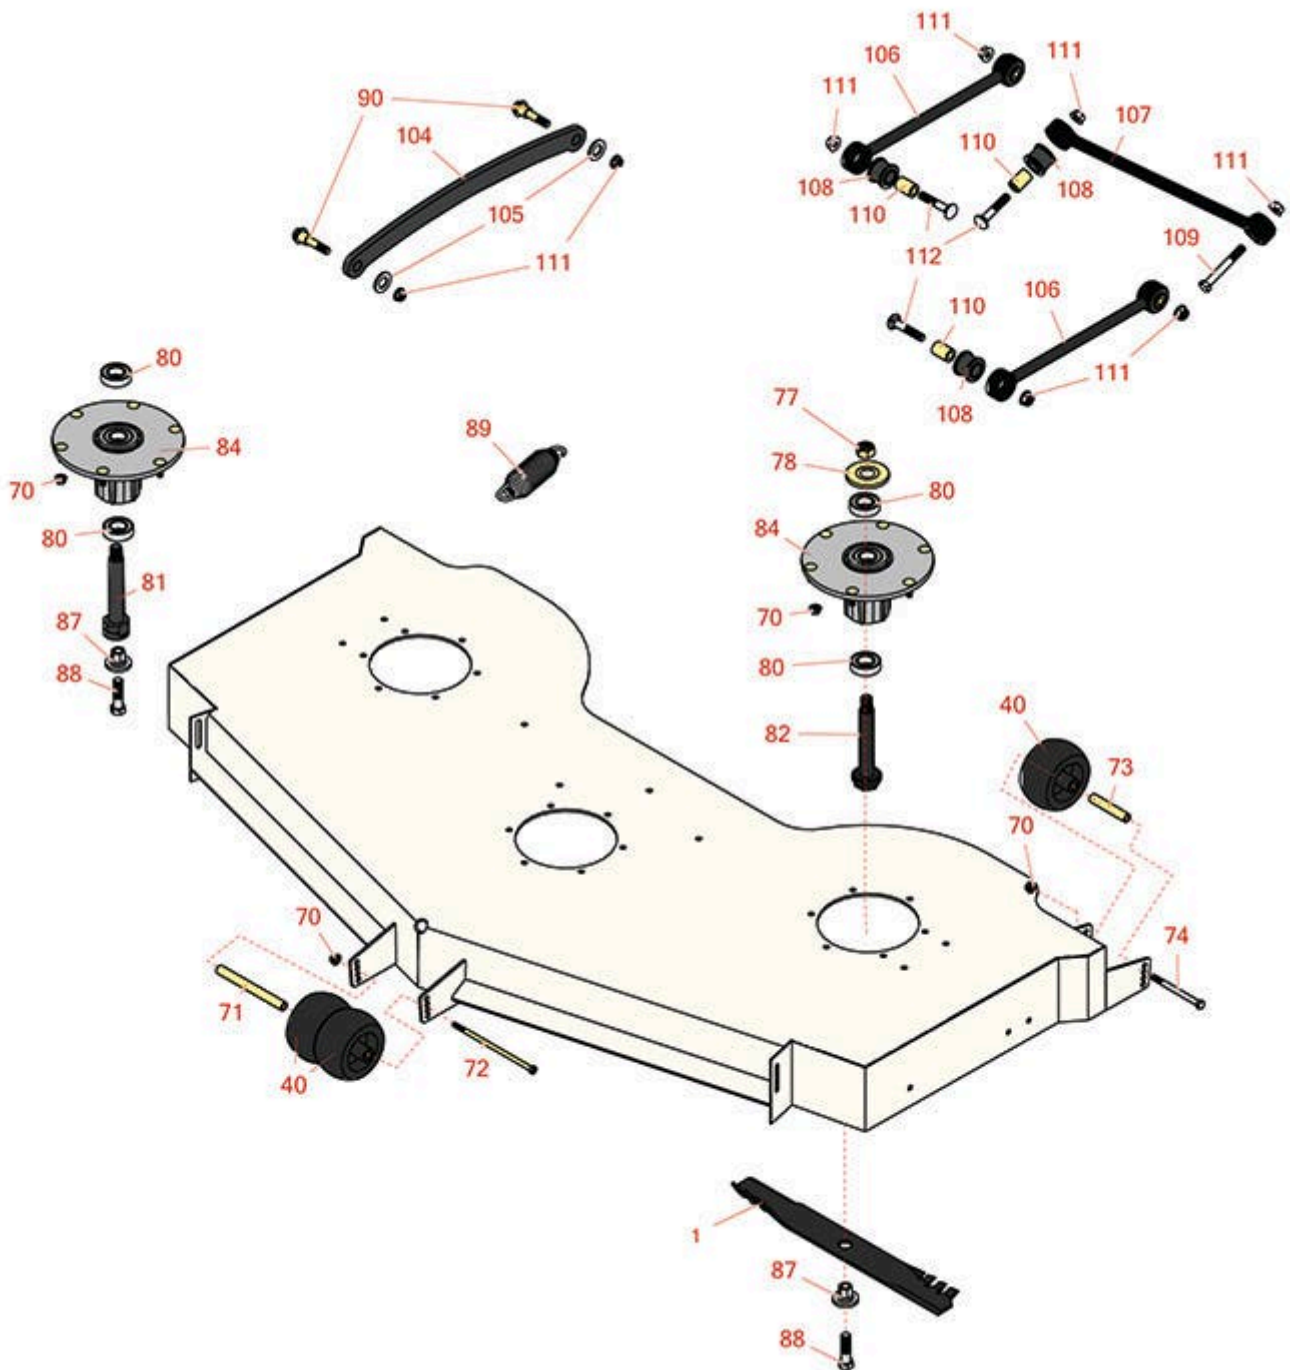

Replaces Toro Z Master Professional 7500-D Parts

Zero-Turn Mower with 60in Deck - Model 72028
60in Rotary Deck

All original equipment manufacturers names and part numbers are used for identification purposes only, and we are in no way implying that our products are original equipment parts. Prices subject to change without notice.

Replaces Toro Z Master Professional 7500-D Parts

Zero-Turn Mower with 60in Deck - Model 72028
60in Rotary Deck

Item No	R&R Part No.	OEM Part No.	Description	Qty Req	Order Quantity
Blades					
1	RRB4065-2001	140-1241	Mower Blade - Mulcher 20.5 x 2.5in x 15/16 Mt Hole	2	
Other Parts Available					
40	R68-2730	1-603299, 68-2730	Wheel - Anti Scalp	4	
70	R104-8301	104-8301, 104-9301, 109-6658, 133-7570	Locknut - 3/8-16 Nylon Flanged	27	
71	R98-5967	98-5967	Spacer-Wheel	1	
72	R108-5388	108-5388	Bolt - Hx HD 3/8-16 x 7 1/2	1	
73	R98-7912	98-7912	Bushing - Spanner Wheel	2	
74	R323-23	01-150-0810, 01-178-0636, 20-60-AGD, 323-23	Bolt - Hex HD 3/8-16 x 4-1/2	2	
77	R116-7306		Hex Nut - 3/4-16 with Nyloc	2	
78	R103-1330	103-1330	Guard - Bearing - Top	3	
80	R116-0720	116-0720	Bearing - Ball - Special Triple Seal	6	
81	R140-1188	140-1188	Shaft - Spindle, Int. Hex LH Thd	1	
82	R138-6045	138-6045	Shaft - Spindle	2	
84	R137-9780	137-9780	Spindle Assy	3	
87	R137-9787	137-9787	Bushing - Hex	3	
88	R109-9220	109-9220	Bolt - Sems 1/2-20	3	
89	R116-6317	116-0133, 116-6317	Spring - Extension	1	