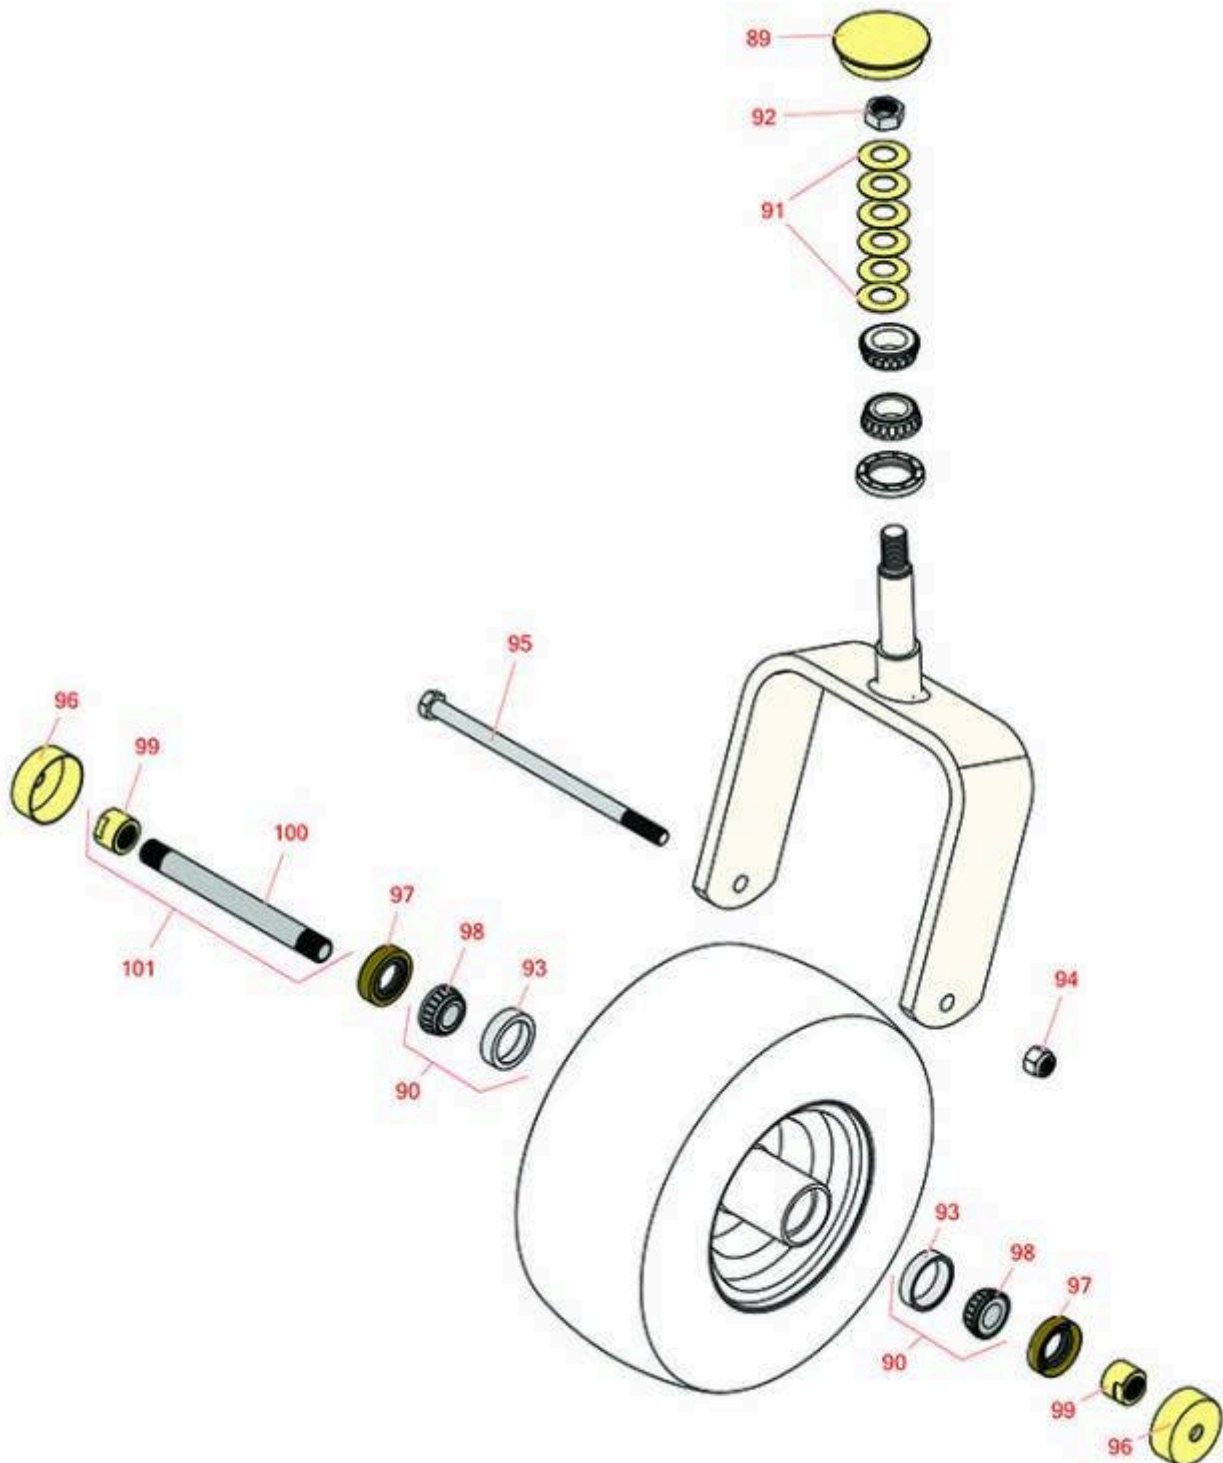

# Replaces Toro Z Master Professional 7500-D Parts

Zero-Turn Mower with 72in Deck - Model 74029  
Caster Wheel

All original equipment manufacturers names and part numbers are used for identification purposes only, and we are in no way implying that our products are original equipment parts. Prices subject to change without notice.

# Replaces Toro Z Master Professional 7500-D Parts

Zero-Turn Mower with 72in Deck - Model 74029  
Caster Wheel

Item No	R&R Part No.	OEM Part No.	Description	Qty Req	Order Quantity
---------	--------------	--------------	-------------	---------	----------------

## Other Parts Available

89	<b>R126-9369</b>	126-9369	Grease Cap - Castor	2	
90	<b>R500534</b>	1-633585	Bearing - with Cup	4	
91	<b>R1-633508</b>	1-633508	Washer - Spring Disc	12	
92	<b>R3296-51</b>	3296-51, 3296-81	Nut - Nylon Lock 3/4-10 Gr 8	2	
93	<b>R254-79</b>	01-103-0060, 01-103-0130, 1-633584, 252-106, 254-79, 32-7800, 32-9590	Cup - Bearing	4	
<i>Tech Note: Use R254-79M installation mandrel to properly install race.:</i>					
94	<b>RF5003</b>	32127-29, 32131-5, 32132-5, 3296-23	Locknut - ESNA 1/2-13	2	
95	<b>R325-39</b>	325-39	Bolt - Hx HD 1/2-13 x 9 1/2	2	
96	<b>R103-2768</b>	103-2768	Guard - Seal	4	
97	<b>R103-0063</b>	103-0063	Seal - Grease	4	
98	<b>R254-78</b>	01-102-0060, 01-102-0130, 1-633585, 254-78, 32-7790, 32-9580, 93-4813	Tapered Bearing Cone	4	
99	<b>R103-3051</b>	103-3051	Spacer - Nut - Hardened	4	
100	<b>R103-5156</b>	103-5156	Axle- Caster	2	

# Replaces Toro Z Master Professional 7500-D Parts

*Zero-Turn Mower with 72in Deck - Model 74029  
Caster Wheel*

Item No	R&R Part No.	OEM Part No.	Description	Qty Req	Order Quantity
101	<b>R126-5361</b>	126-5361	Axle Assy - with Bushing - Caster	2	