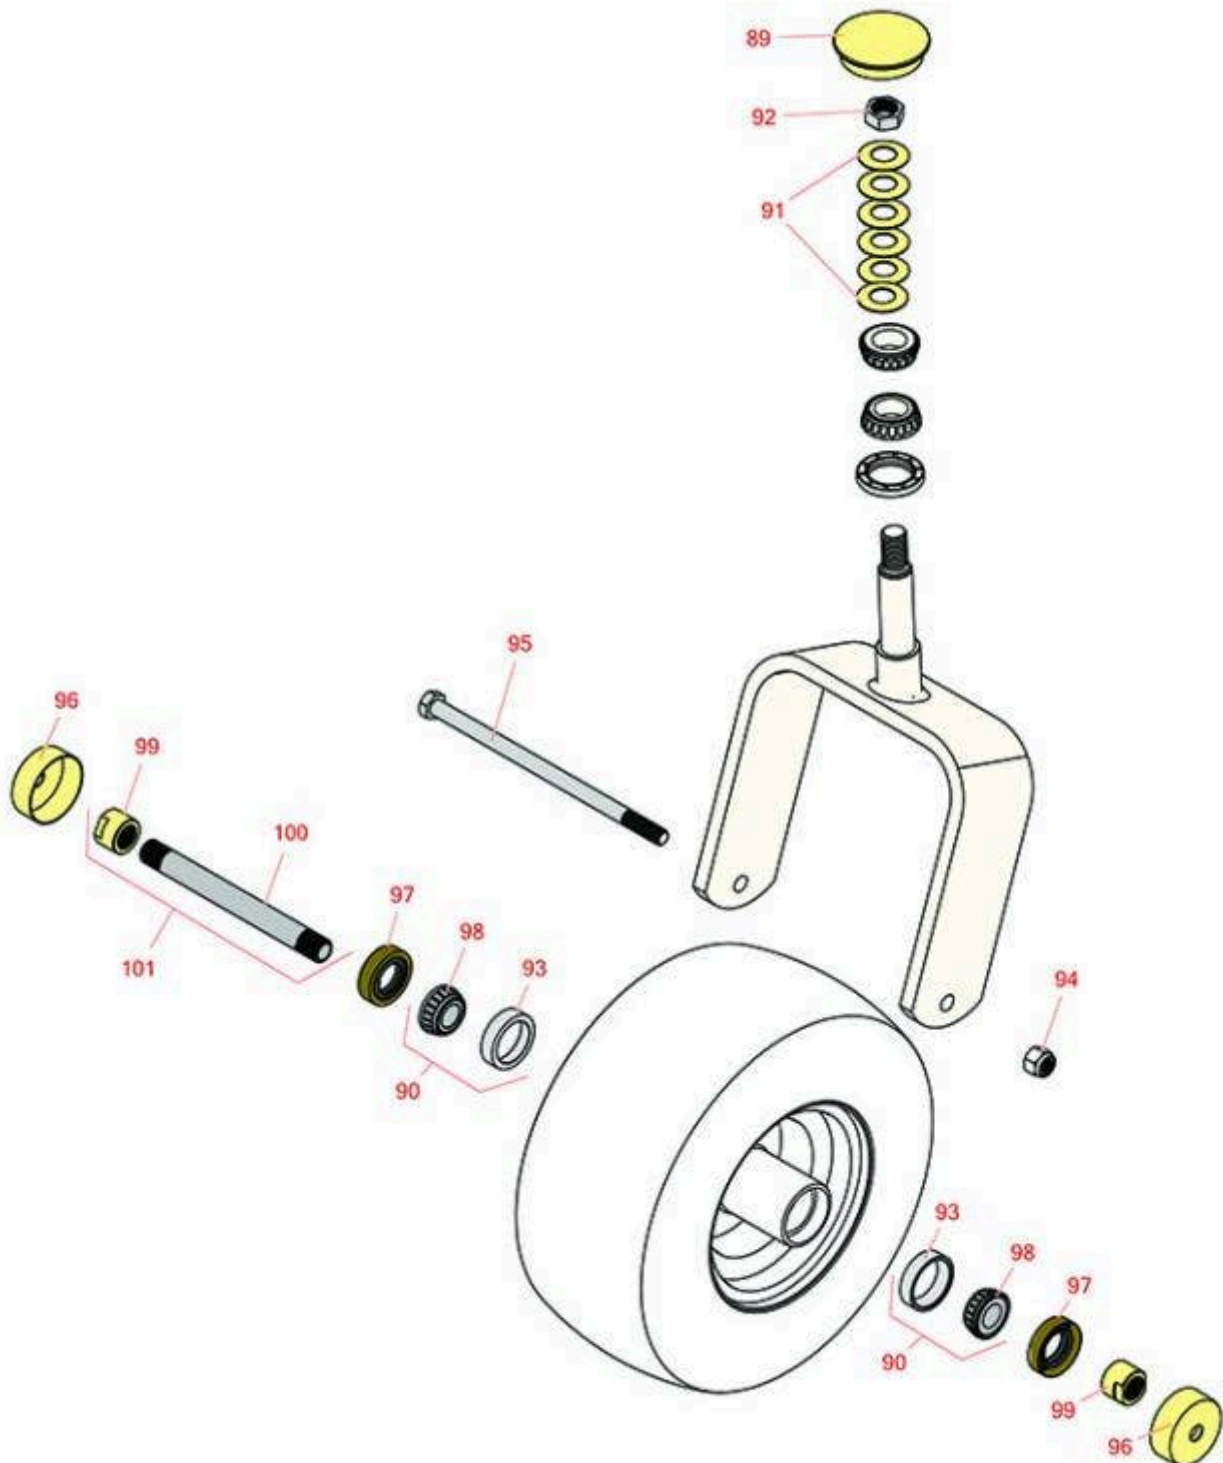

# Replaces Toro Z Master Professional 7500-D Parts

Zero-Turn Mower with 72in Deck - Model 72029  
Caster Wheel

All original equipment manufacturers names and part numbers are used for identification purposes only, and we are in no way implying that our products are original equipment parts. Prices subject to change without notice.

# Replaces Toro Z Master Professional 7500-D Parts

Zero-Turn Mower with 72in Deck - Model 72029  
Caster Wheel

Item No	R&R Part No.	OEM Part No.	Description	Qty Req	Order Quantity
---------	--------------	--------------	-------------	---------	----------------

## Other Parts Available

89	<b>R126-9369</b>	126-9369	Grease Cap - Castor	2	
90	<b>R500534</b>	1-633585	Bearing - with Cup	4	
91	<b>R1-633508</b>	1-633508	Washer - Spring Disc	12	
92	<b>R3296-51</b>	3296-51, 3296-81	Nut - Nylon Lock 3/4-10 Gr 8	2	
93	<b>R254-79</b>	01-103-0060, 01-103-0130, 1-633584, 252-106, 254-79, 32-7800, 32-9590	Cup - Bearing	4	
94	<b>RF5003</b>	32127-29, 32131-5, 32132-5, 3296-23	Locknut - ESNA 1/2-13	2	
95	<b>R325-39</b>	325-39	Bolt - Hx HD 1/2-13 x 9 1/2	2	
96	<b>R103-2768</b>	103-2768	Guard - Seal	4	
97	<b>R103-0063</b>	103-0063	Seal - Grease	4	
98	<b>R254-78</b>	01-102-0060, 01-102-0130, 1-633585, 254-78, 32-7790, 32-9580, 93-4813	Tapered Bearing Cone	4	
99	<b>R103-3051</b>	103-3051	Spacer - Nut - Hardened	4	
100	<b>R103-5156</b>	103-5156	Axle- Caster	2	

# Replaces Toro Z Master Professional 7500-D Parts

*Zero-Turn Mower with 72in Deck - Model 72029  
Caster Wheel*

Item No	R&R Part No.	OEM Part No.	Description	Qty Req	Order Quantity
101	<b>R126-5361</b>	126-5361	Axle Assy - with Bushing - Caster	2	