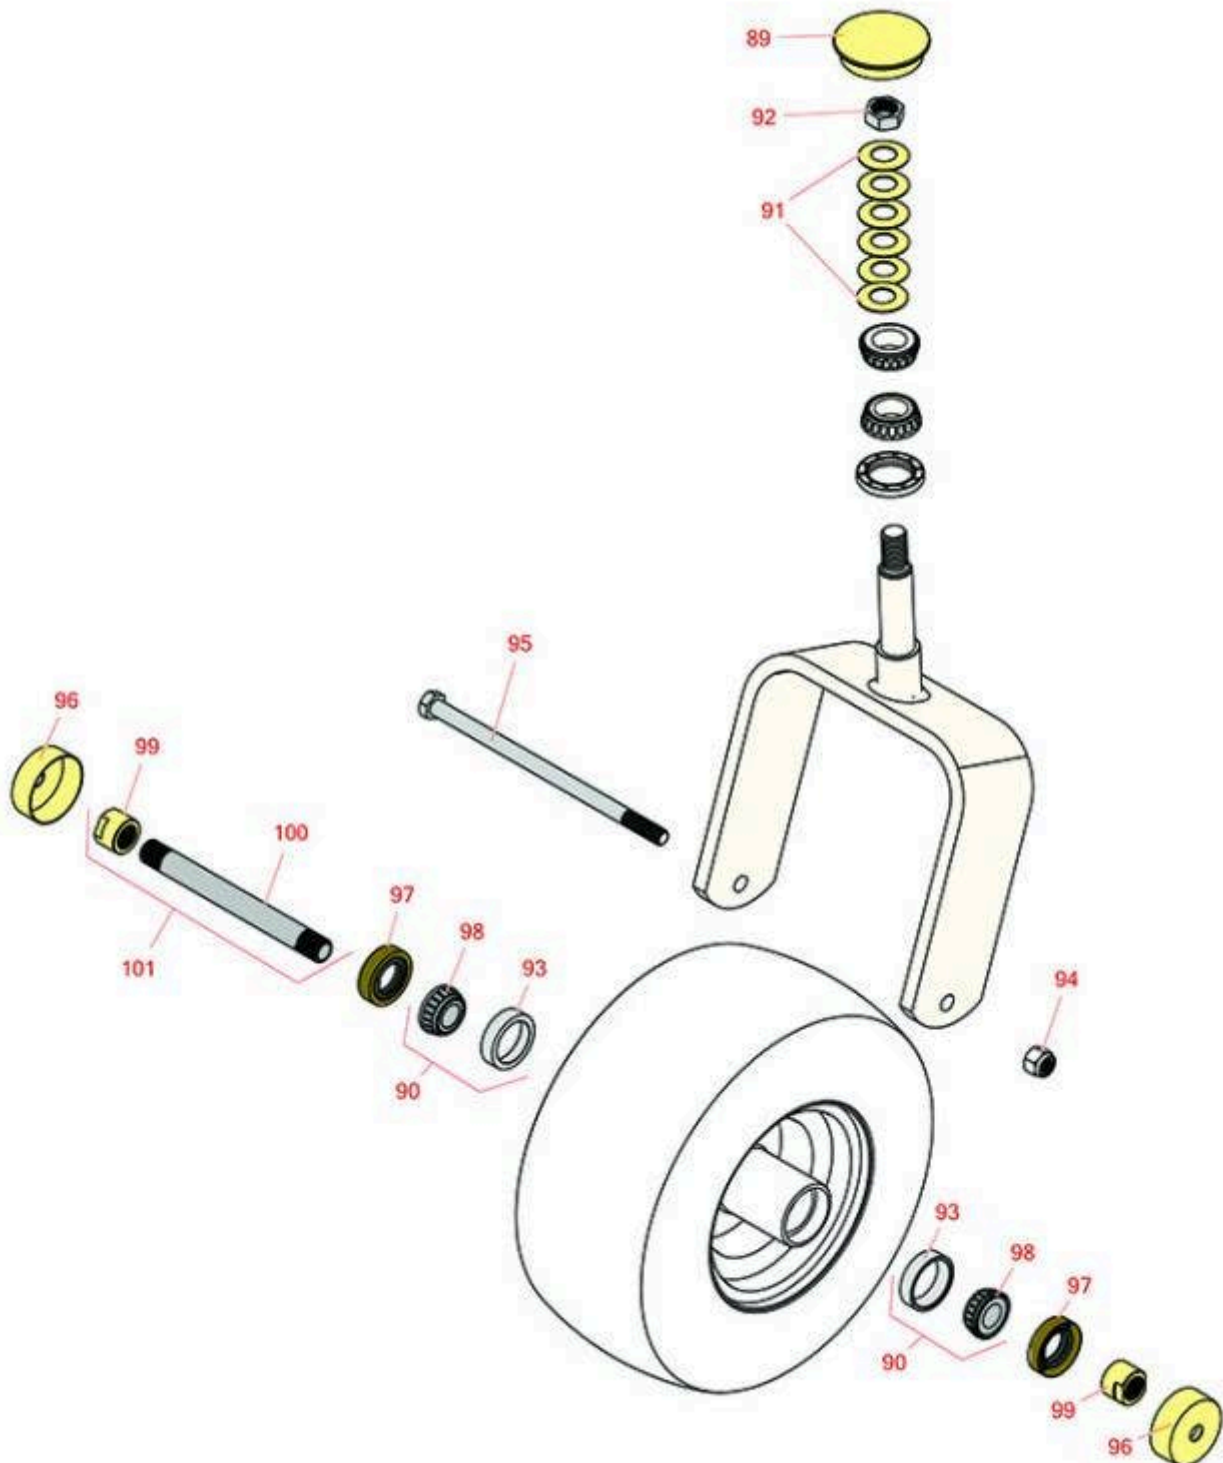

# Replaces Toro Z Master Professional 7500-D Parts

Zero-Turn Mower with 60in Deck - Model 72028  
Caster Wheel

All original equipment manufacturers names and part numbers are used for identification purposes only, and we are in no way implying that our products are original equipment parts. Prices subject to change without notice.

# Replaces Toro Z Master Professional 7500-D Parts

Zero-Turn Mower with 60in Deck - Model 72028  
Caster Wheel

Item No	R&R Part No.	OEM Part No.	Description	Qty Req	Order Quantity
---------	--------------	--------------	-------------	---------	----------------

## Other Parts Available

89	<b>R126-9369</b>	126-9369	Grease Cap - Castor	2	
90	<b>R500534</b>	1-633585	Bearing - with Cup	4	
91	<b>R1-633508</b>	1-633508	Washer - Spring Disc	12	
92	<b>R3296-51</b>	3296-51, 3296-81	Nut - Nylon Lock 3/4-10 Gr 8	2	
93	<b>R254-79</b>	01-103-0060, 01-103-0130, 1-633584, 252-106, 254-79, 32-7800, 32-9590	Cup - Bearing	4	
94	<b>RF5003</b>	32127-29, 32131-5, 32132-5, 3296-23	Locknut - ESNA 1/2-13	2	
95	<b>R325-39</b>	325-39	Bolt - Hx HD 1/2-13 x 9 1/2	2	
96	<b>R103-2768</b>	103-2768	Guard - Seal	4	
97	<b>R103-0063</b>	103-0063	Seal - Grease	4	
98	<b>R254-78</b>	01-102-0060, 01-102-0130, 1-633585, 254-78, 32-7790, 32-9580, 93-4813	Tapered Bearing Cone	4	
99	<b>R103-3051</b>	103-3051	Spacer - Nut - Hardened	4	
100	<b>R103-5156</b>	103-5156	Axle- Caster	2	

# Replaces Toro Z Master Professional 7500-D Parts

*Zero-Turn Mower with 60in Deck - Model 72028  
Caster Wheel*

Item No	R&R Part No.	OEM Part No.	Description	Qty Req	Order Quantity
101	<b>R126-5361</b>	126-5361	Axle Assy - with Bushing - Caster	2	