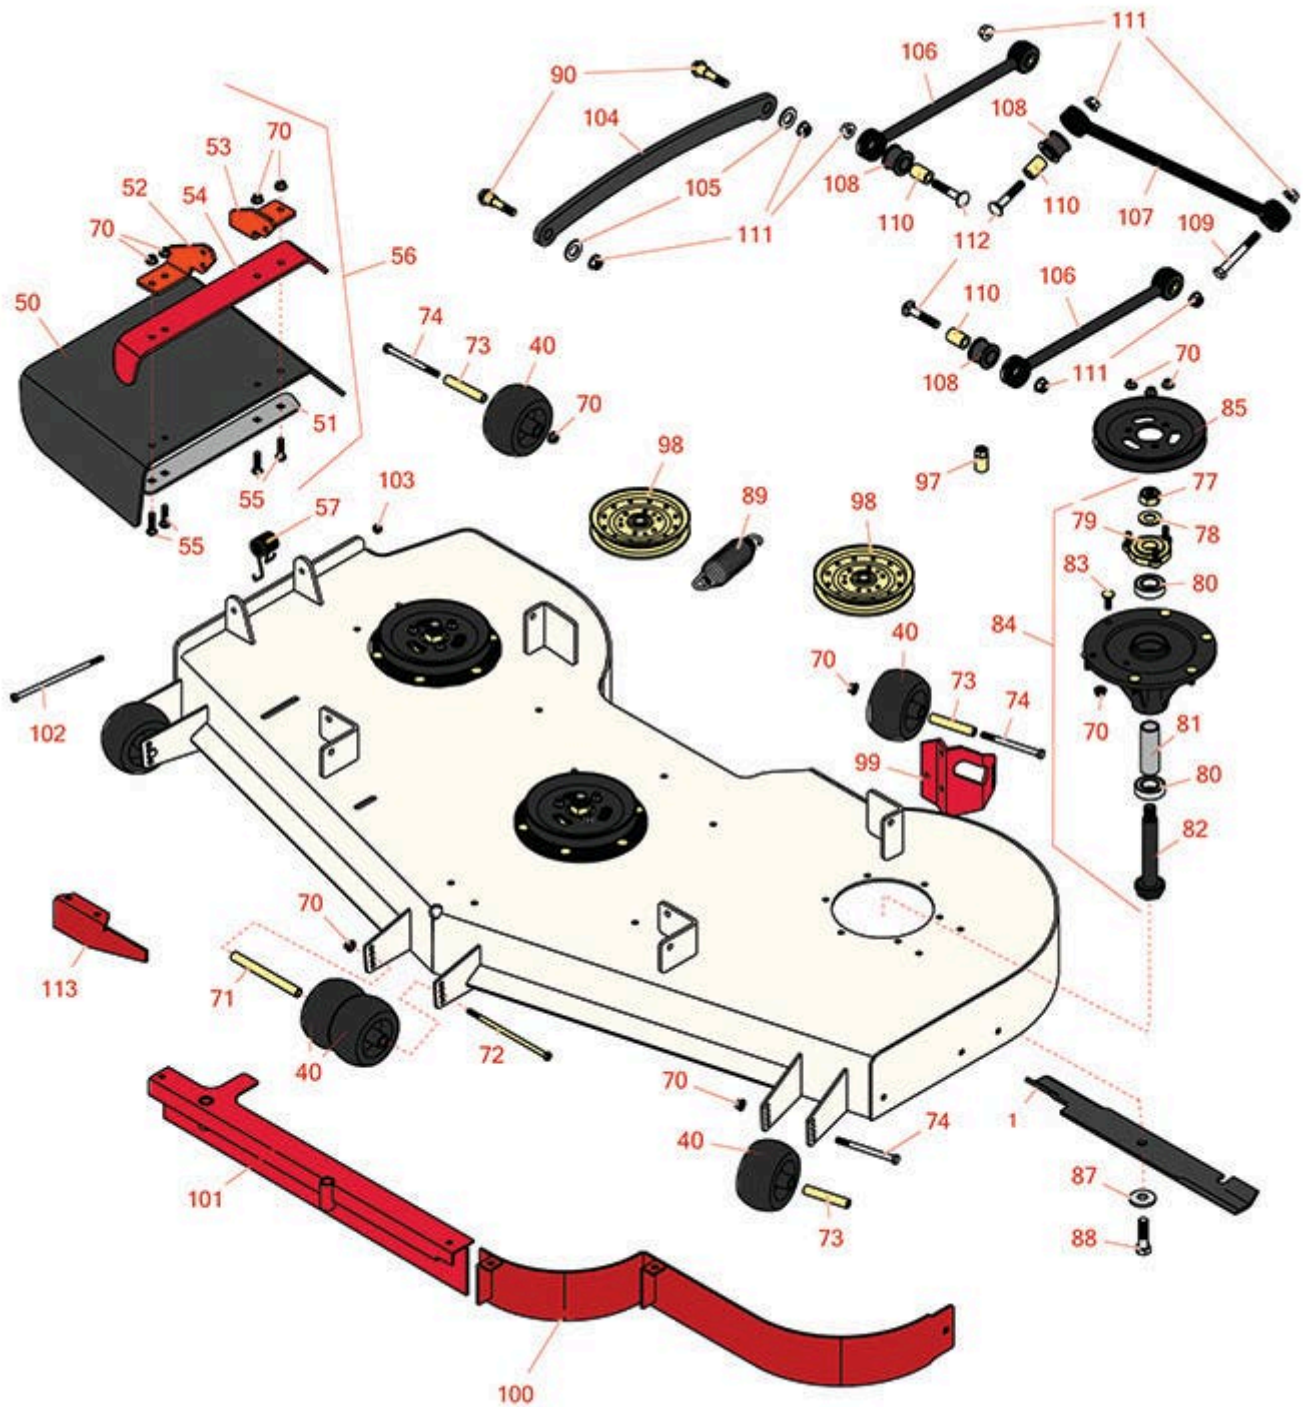

Replaces Toro Z Master Professional 7500-D Parts

Zero-Turn Mower with 60in Deck - Model 74060
60in Rotary Deck

All original equipment manufacturers names and part numbers are used for identification purposes only, and we are in no way implying that our products are original equipment parts. Prices subject to change without notice.

Replaces Toro Z Master Professional 7500-D Parts

Zero-Turn Mower with 60in Deck - Model 74060
60in Rotary Deck

Item No	R&R Part No.	OEM Part No.	Description	Qty Req	Order Quantity
Rotary Blades					
1	R105-7718-03	105-7718-03	Mower Blade - 20.5 in High-Flow	3	
Other Parts Available					
40	R68-2730	1-603299, 68-2730	Wheel - Anti Scalp	6	
50	R151416	108-5029, 110-0759, 151416	Deflector - Long	1	
51	R106-3248-03	106-3248-03	Strap - Discharge	1	
52	R106-3253-01	106-3253-01	Plate-Hinge, Front	1	
53	R108-4059-01	108-4059-01	Plate-Hinge, Rear	1	
54	R106-3246-01	106-3246-01	Deflector	1	
55	R3231-4	01-157-0440, 01-173-0612, 3231-4	Bolt - Carriage 3/8-16 x 1-1/2	4	
56	R108-2792	108-2792	Rubber Deflector Assy	1	
57	R108-4052	108-4052	Spring - Torsion	1	
70	R104-8301	104-8301, 104-9301, 109-6658, 133-7570	Locknut - 3/8-16 Nylon Flanged	42	
71	R98-5967	98-5967	Spacer-Wheel	1	
72	R108-5388	108-5388	Bolt - Hx HD 3/8-16 x 7 1/2	1	
73	R98-7912	98-7912	Bushing - Spanner Wheel	4	
74	R323-23	01-150-0810, 01-178-0636, 20-60-AGD, 323-23	Bolt - Hex HD 3/8-16 x 4-1/2	4	