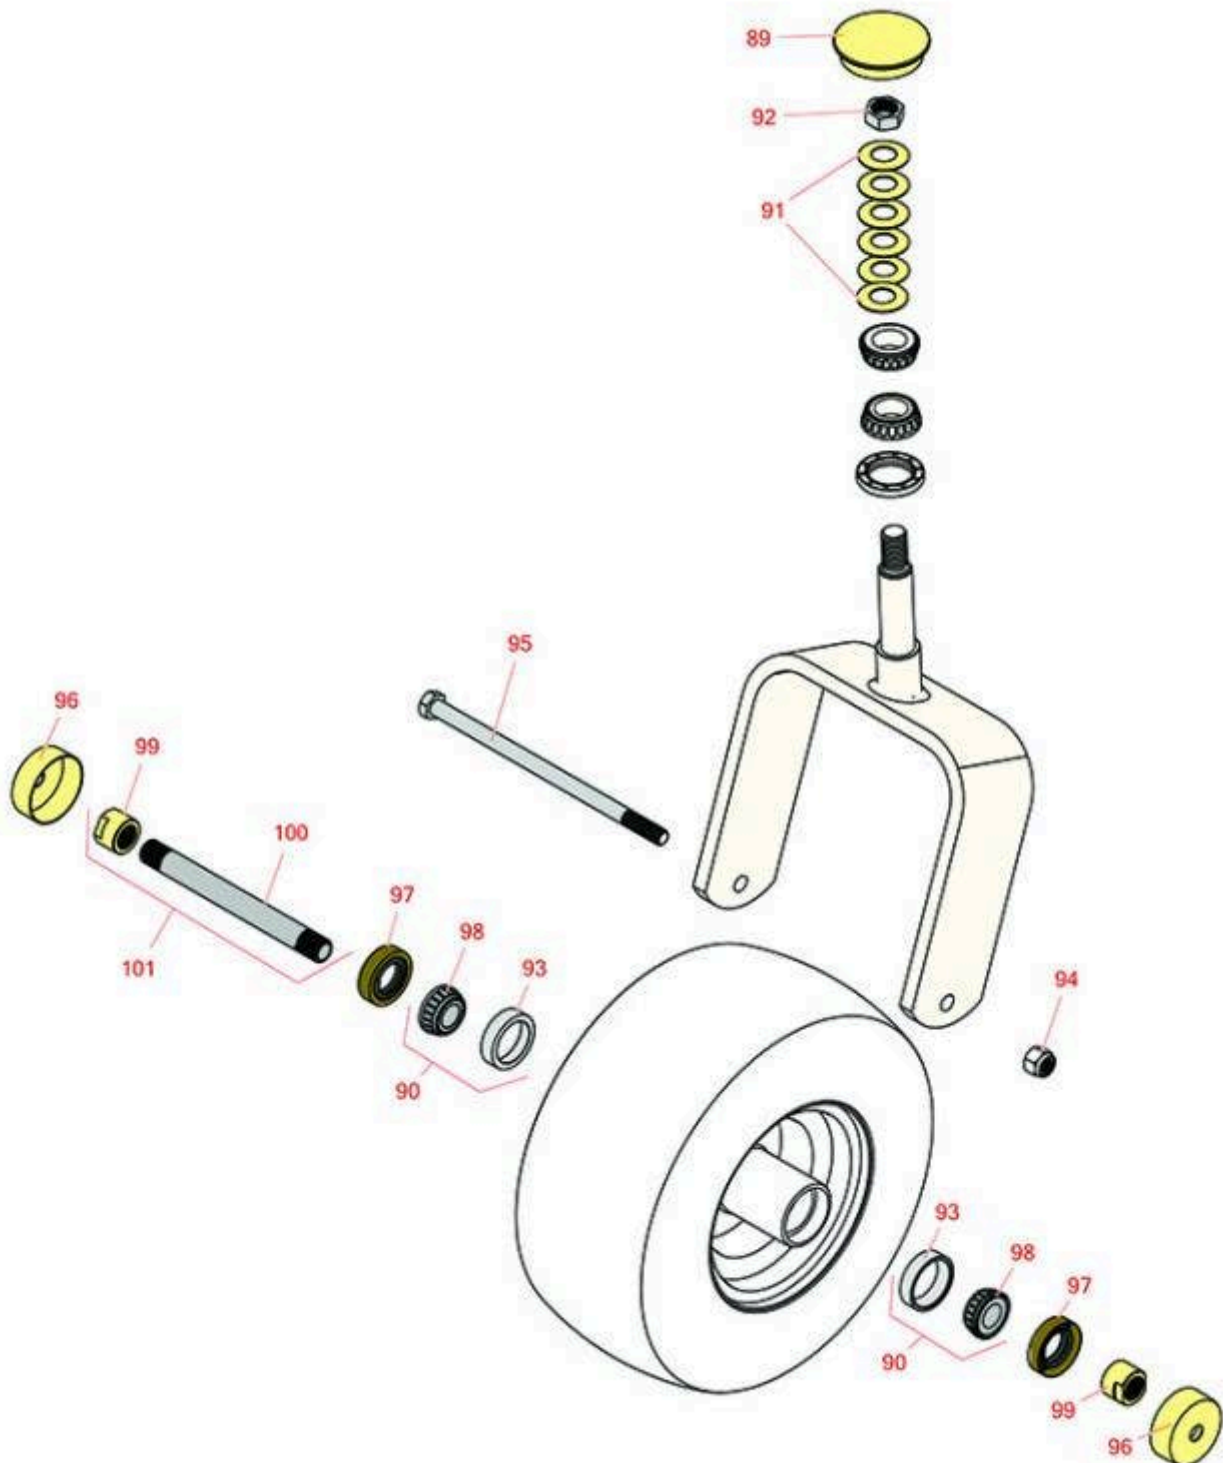

Replaces Toro Z Master Professional 7500-D Parts

Zero-Turn Mower with 60in Deck - Model 74060
Caster Wheel

All original equipment manufacturers names and part numbers are used for identification purposes only, and we are in no way implying that our products are original equipment parts. Prices subject to change without notice.

Replaces Toro Z Master Professional 7500-D Parts

Zero-Turn Mower with 60in Deck - Model 74060
Caster Wheel

Item No	R&R Part No.	OEM Part No.	Description	Qty Req	Order Quantity
---------	--------------	--------------	-------------	---------	----------------

Other Parts Available

89	R126-9369	126-9369	Grease Cap - Castor	2	
90	R500534	1-633585	Bearing - with Cup	4	
91	R1-633508	1-633508	Washer - Spring Disc	12	
92	R3296-51	3296-51, 3296-81	Nut - Nylon Lock 3/4-10 Gr 8	2	
93	R254-79	01-103-0060, 01-103-0130, 1-633584, 252-106, 254-79, 32-7800, 32-9590	Cup - Bearing	4	
<i>Tech Note: Use R254-79M installation mandrel to properly install race.:</i>					
94	RF5003	32127-29, 32131-5, 32132-5, 3296-23	Locknut - ESNA 1/2-13	2	
95	R325-39	325-39	Bolt - Hx HD 1/2-13 x 9 1/2	2	
96	R103-2768	103-2768	Guard - Seal	4	
97	R103-0063	103-0063	Seal - Grease	4	
98	R254-78	01-102-0060, 01-102-0130, 1-633585, 254-78, 32-7790, 32-9580, 93-4813	Tapered Bearing Cone	4	
99	R103-3051	103-3051	Spacer - Nut - Hardened	4	
100	R103-5156	103-5156	Axle- Caster	2	

Replaces Toro Z Master Professional 7500-D Parts

*Zero-Turn Mower with 60in Deck - Model 74060
Caster Wheel*

Item No	R&R Part No.	OEM Part No.	Description	Qty Req	Order Quantity
101	R126-5361	126-5361	Axle Assy - with Bushing - Caster	2	