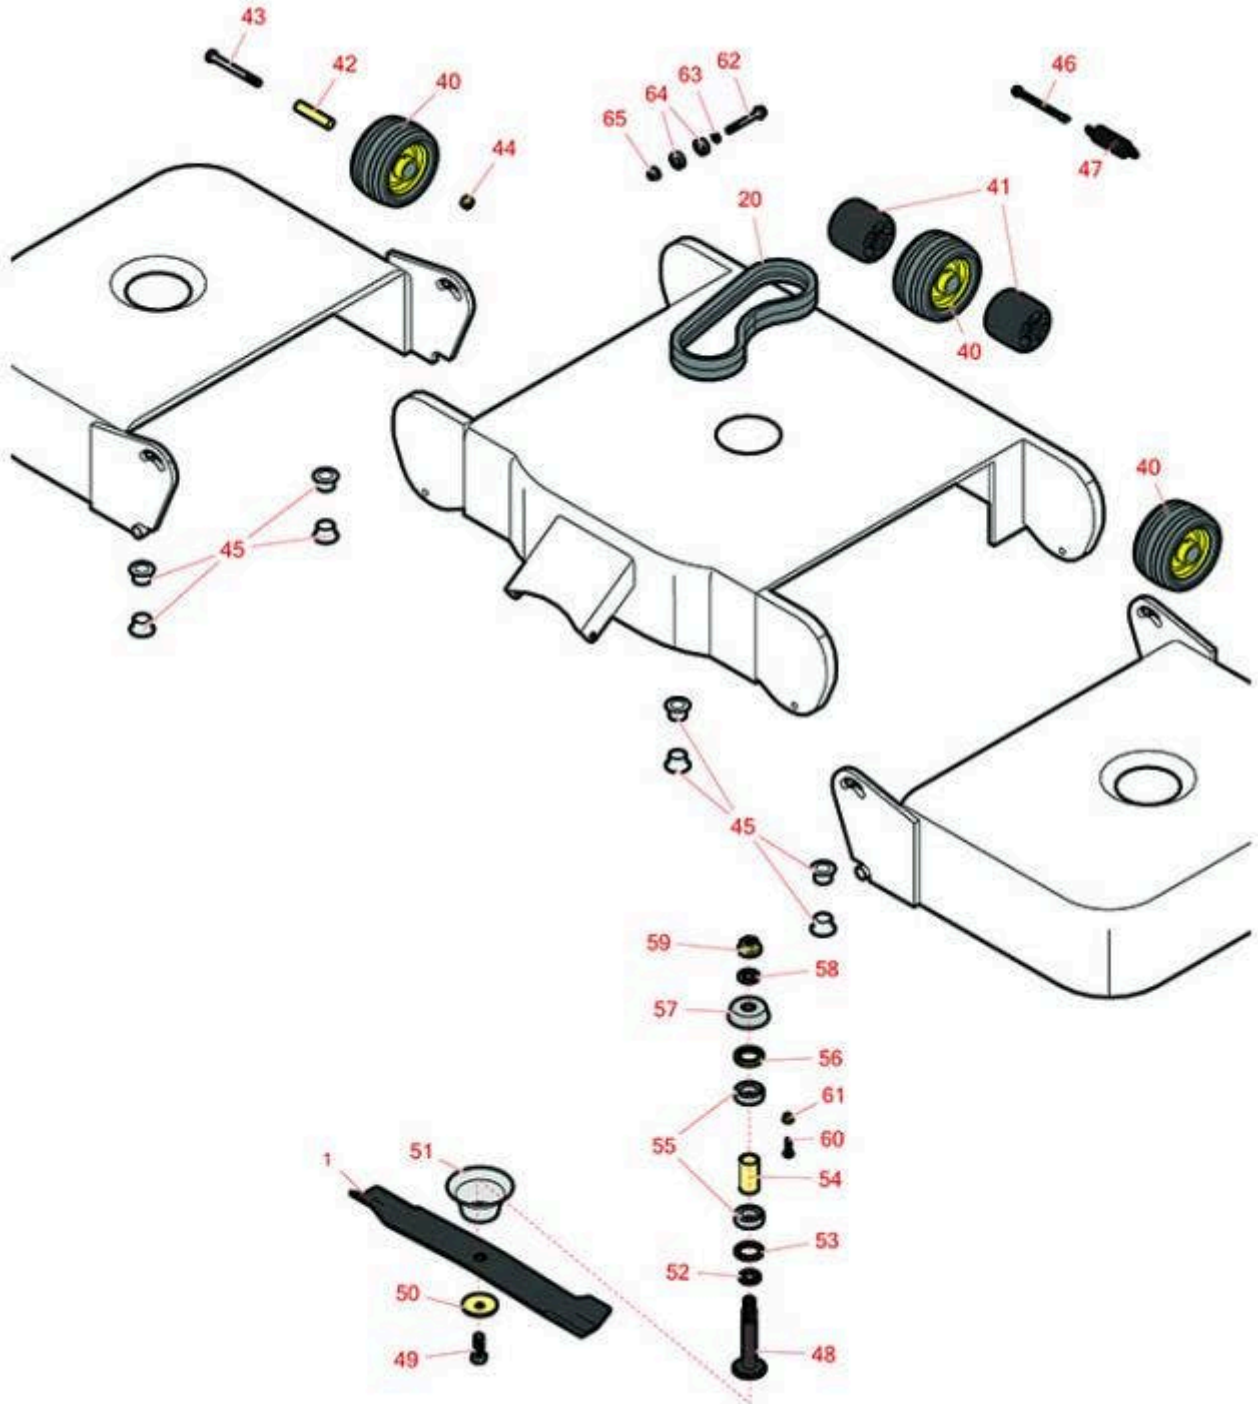

Replaces John Deere 1420 Rotary Mower Parts

V-Flex 7-Iron Mower Deck - Model 9244
Deck Parts

All original equipment manufacturers names and part numbers are used for identification purposes only, and we are in no way implying that our products are original equipment parts. Prices subject to change without notice.

Replaces John Deere 1420 Rotary Mower Parts

V-Flex 7-Iron Mower Deck - Model 9244
Deck Parts

Item No	R&R Part No.	OEM Part No.	Description	Qty Req	Order Quantity
Rotary Blades					
1	RTCU15882	M143749, TCU15882	Mower Blade - High Lift - 25 x 3 x 1/4 w/.910 Hole	3	
Belts					
20	RTCA14778	TCA14778	Belt Set	1	
Other Parts Available					
40	RM74566	M74566	Tire & Wheel - Rear	3	
<i>Detail Description: Incl: R500551 and R500553 - 6" X 3":</i>					
41	RM115245	M115245	Roller	2	
42	RTCU14706	TCU14706	Spacer - Castor Wheel	3	
43	R19M7821	19M7821	Bolt - Axle - M12 x 120	3	
44	R14M7401	14M7401	Locknut - 12mm x 1.75	11	
45	RM83541	M83541	Bushing - Flanged - 1 in ID	8	
46	RM141764	M141764	Eyebolt - Includes Flanged Locknut	1	
47	RM136044	M136044	Spring - Extension	1	
48	RM134382	M134382	Spindle - 25 mm w/M12-1.75 Blade Bolt Thrd	3	
49	R19M7489	19M7489	Bolt Hex HD - M16 x 45 Gr 10.9	3	
50	RM123522	M123522	Washer - Belleville - Blade Bolt	3	
51	RM163053	M134305, M163053	Grass Deflector - Spindle	6	
52	RM163060	M133398, M163060	Washer - Replaces RM133398	3	
53	RM127198	M127198	Seal	3	