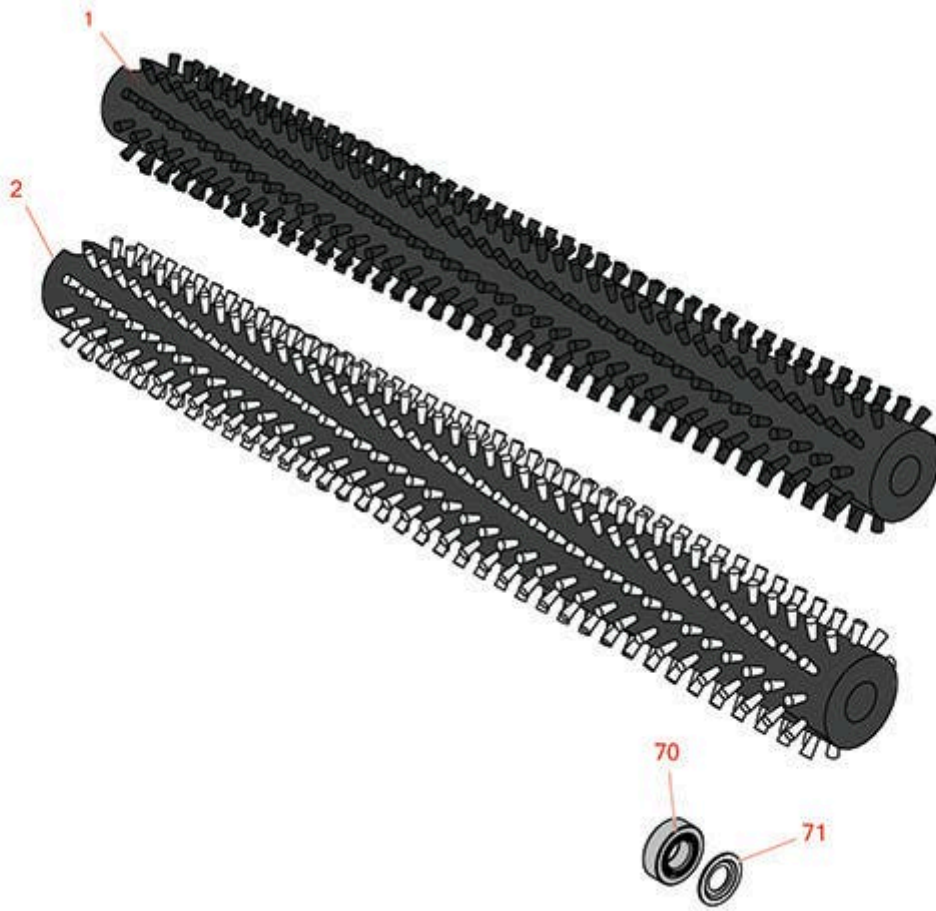

# Replaces Toro Greensmaster 3050 Parts

*Dethatcher Unit - Model 04479*

*Groomer*

All original equipment manufacturers names and part numbers are used for identification purposes only, and we are in no way implying that our products are original equipment parts. Prices subject to change without notice.

# Replaces Toro Greensmaster 3050 Parts

*Dethatcher Unit - Model 04479  
Groomer*

Item No	R&R Part No.	OEM Part No.	Description	Qty Req	Order Quantity
<b>Brushes</b>					
1	<b>R127-1547</b>	127-1547	Grooming Brush - 21 in Soft Bristles	1	
2	<b>R127-1548</b>	127-1548	Grooming Brush - 21 in Stiff Bristles	1	
<b>Other Parts Available</b>					
70	<b>R115-6869</b>	115-6869	Bearing - Ball -Stainless	2	
71	<b>R115-6923</b>	115-6923	Shield - Bearing - Flocked	2	