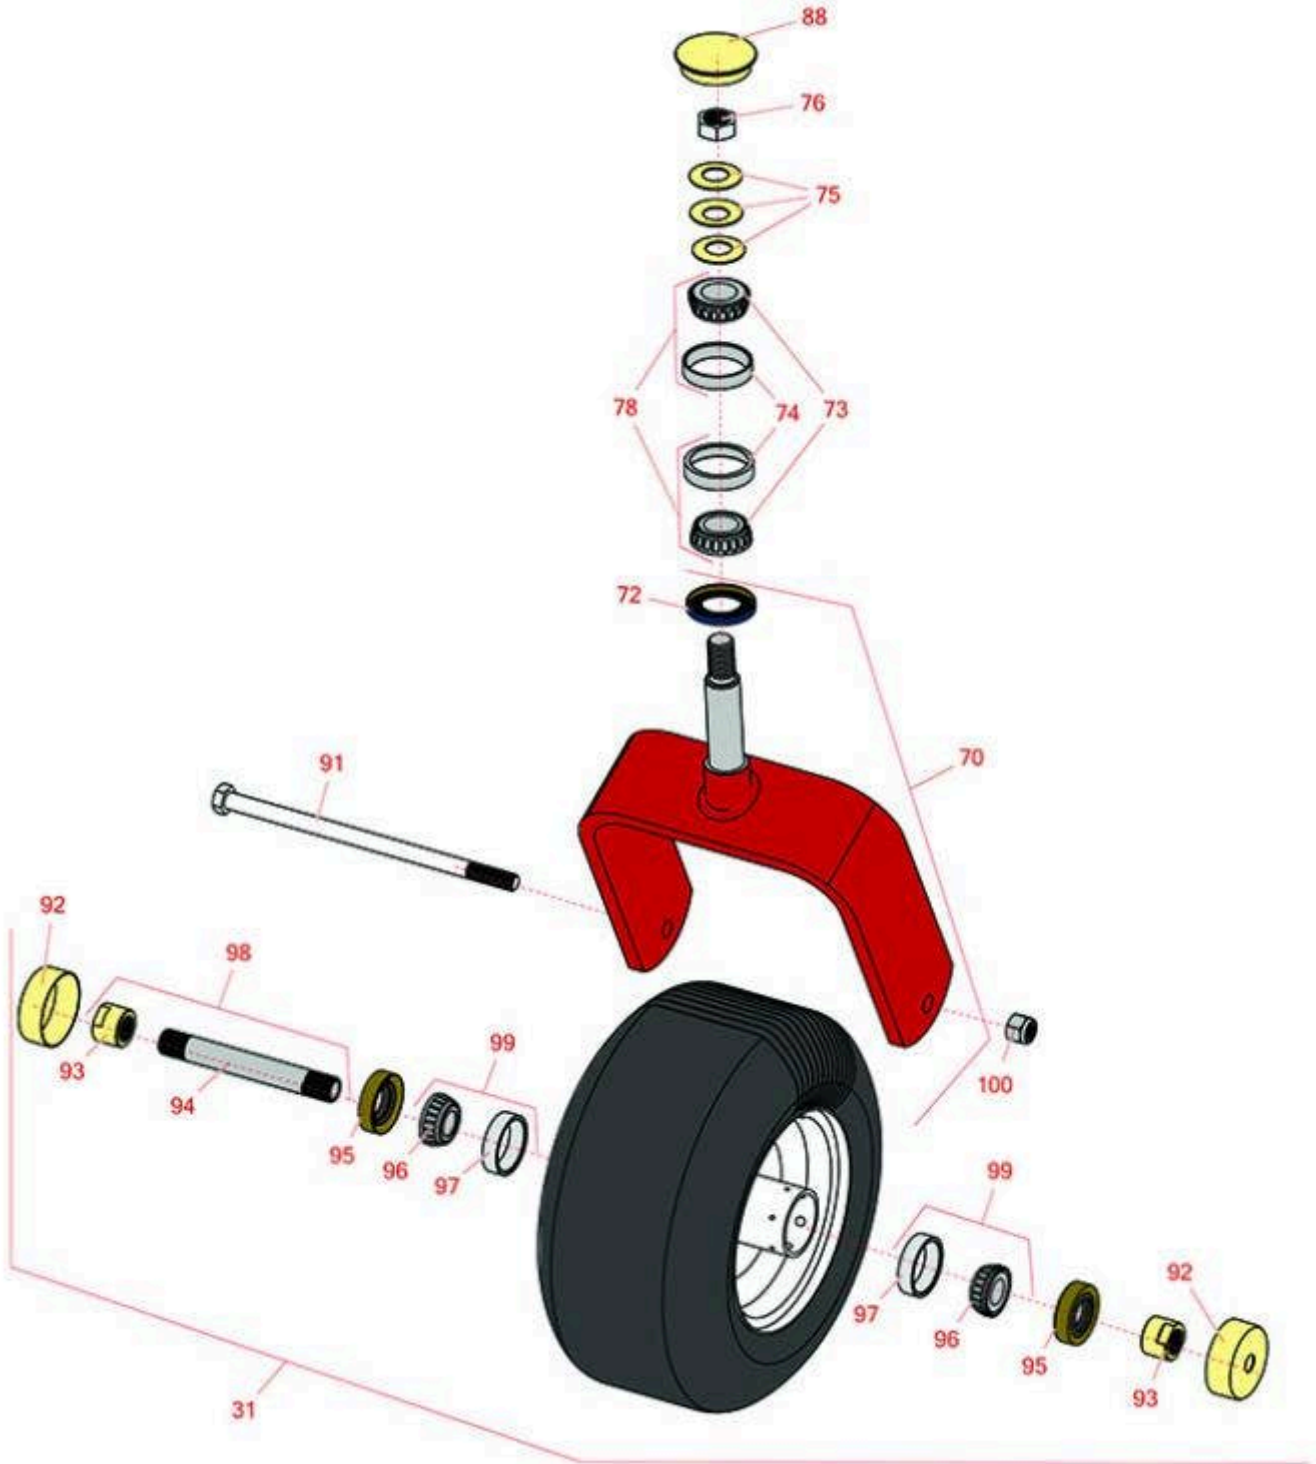

# Replaces Exmark Lazer Z DS-Series Parts

Zero-Turn Mower with 72in Deck - Model LZS902DKU725A1  
Caster Wheel

All original equipment manufacturers names and part numbers are used for identification purposes only, and we are in no way implying that our products are original equipment parts. Prices subject to change without notice.

# Replaces Exmark Lazer Z DS-Series Parts

Zero-Turn Mower with 72in Deck - Model LZS902DKU725A1  
Caster Wheel

Item No	R&R Part No.	OEM Part No.	Description	Qty Req	Order Quantity
<b>Tires</b>					
31	<b>R109-9127</b>	109-9127	Tire & Wheel - 13x6.50-6 Flat Free	2	
<b>Other Parts Available</b>					
70	<b>R116-8888</b>	103-1474-01, 116--6707-01, 116-6707-01	Fork - Caster 7.875 in Inside	2	
72	<b>R116-5647</b>	116-5647, R & R ONLY	Seal - Grease	2	
73	<b>R254-94</b>	1-543509	Tapered Bearing Cone	4	
74	<b>R254-72</b>	1-543508	Cup - Bearing	4	
75	<b>R1-633508</b>	1-633508	Washer - Spring Disc	6	
76	<b>R3296-51</b>	3296-51	Nut - Nylon Lock 3/4-10 Gr 8	2	
78	<b>R500596</b>	R & R ONLY	Tapered Bearing Set - Cup and Cone	4	
88	<b>R103-4882</b>	103-4882	Grease Cap - Castor	2	
91	<b>R325-39</b>	325-39	Bolt - Hx HD 1/2-13 x 9 1/2	2	
92	<b>R103-2768</b>	103-2768	Guard - Seal	4	
93	<b>R103-3051</b>	103-3051	Spacer - Nut - Hardened	4	
94	<b>R103-5156</b>	103-5156	Axle- Caster	2	
95	<b>R103-0063</b>	103-0063	Seal - Grease	4	
96	<b>R254-78</b>	1-633585	Tapered Bearing Cone	4	
97	<b>R254-79</b>	1-633584, R & R ONLY	Cup - Bearing	4	

# Replaces Exmark Lazer Z DS-Series Parts

*Zero-Turn Mower with 72in Deck - Model LZS902DKU725A1  
Caster Wheel*

Item No	R&R Part No.	OEM Part No.	Description	Qty Req	Order Quantity
98	<b>R126-5361</b>	126-5361	Axle Assy - with Bushing - Caster	2	
99	<b>R500534</b>	1-633585, R & R ONLY	Bearing - with Cup	4	
100	<b>RF5003</b>	3296-23	Locknut - ESNA 1/2-13	2	