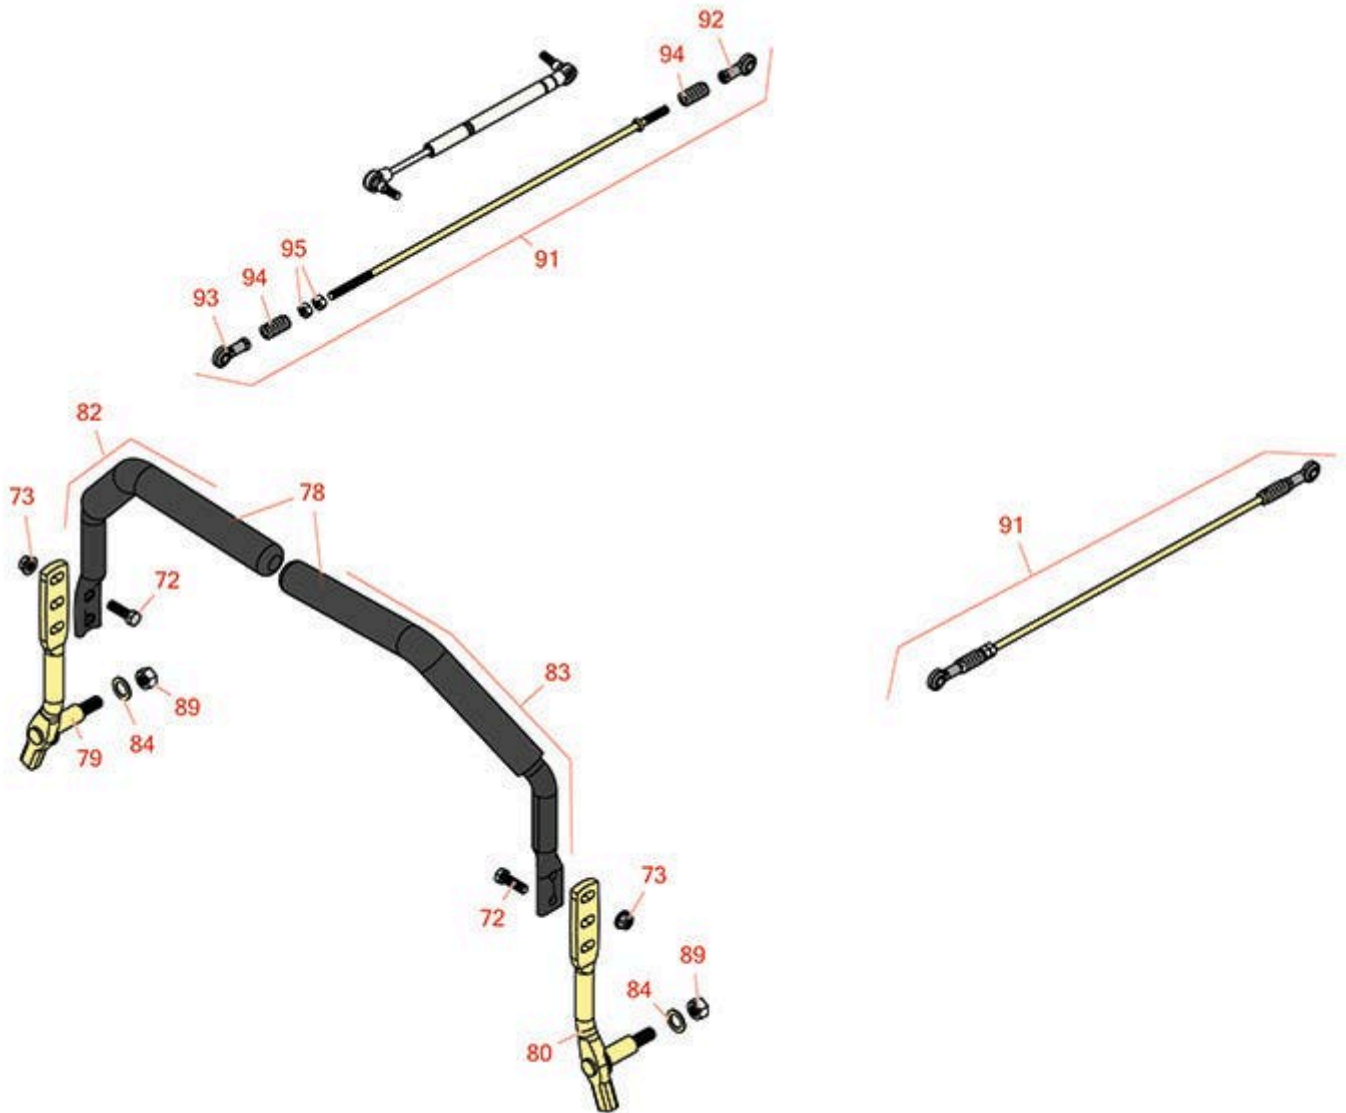

Replaces Toro Z Master Commercial 3000 Parts

Zero Turn Mower with 52in Deck - Model 78953
Controls

All original equipment manufacturers names and part numbers are used for identification purposes only, and we are in no way implying that our products are original equipment parts. Prices subject to change without notice.

Replaces Toro Z Master Commercial 3000 Parts

Zero Turn Mower with 52in Deck - Model 78953
Controls

Item No	R&R Part No.	OEM Part No.	Description	Qty Req	Order Quantity
72	R400264	01-150-0180, 01-178-0610, 20-48-AD, 20-48-AGD, 32-9160, 3224-3, 323-29, 323-7, 400264, 908035P	Bolt - Hex HD 3/8-16 x 1-1/4	4	
73	R104-8301	104-8301, 104-9301, 109-6658, 133-7570	Locknut - 3/8-16 Nylon Flanged	8	
78	R109-5668	109-5668	Grip - Control Lever - Foam	1	
79	R116-0039	116-0039	Lever - Motion Control - RH	1	
80	R116-0040	116-0040	Lever - Motion Control - LH	1	
82	R109-6589	109-6589	RH Steering Handle Assy	1	
83	R109-6590	109-6590	LH Steering Handle Assy	1	
84	R453017	01-166-0050, 01-166-0240, 01-166-0800, 24-13-AD, 24-14-AD, 32-8110, 3256-26, 3256-6, 453017, 69-8980, 87-7270	Washer - Flat 1/2	2	
89	R443818	01-191-0813, 3218-18, 3218-5, 3248-18	Nut - 1/2-13 Hex Jam Zinc	2	
91	R109-8107	109-8107	Pump Linkage Rear Assembly	2	

Replaces Toro Z Master Commercial 3000 Parts

*Zero Turn Mower with 52in Deck - Model 78953
Controls*

Item No	R&R Part No.	OEM Part No.	Description	Qty Req	Order Quantity
92	R1-633152	1-633152	Balljoint - LH	2	
93	R1-543017	1-543017	Balljoint - RH	2	
94	R1-323245	1-323245	Spring - Compression	4	
95	R3219-2	01-188-0524, 22-12-BJKD, 3219-2, 915720	Nut - 5/16-24 Zinc	4	