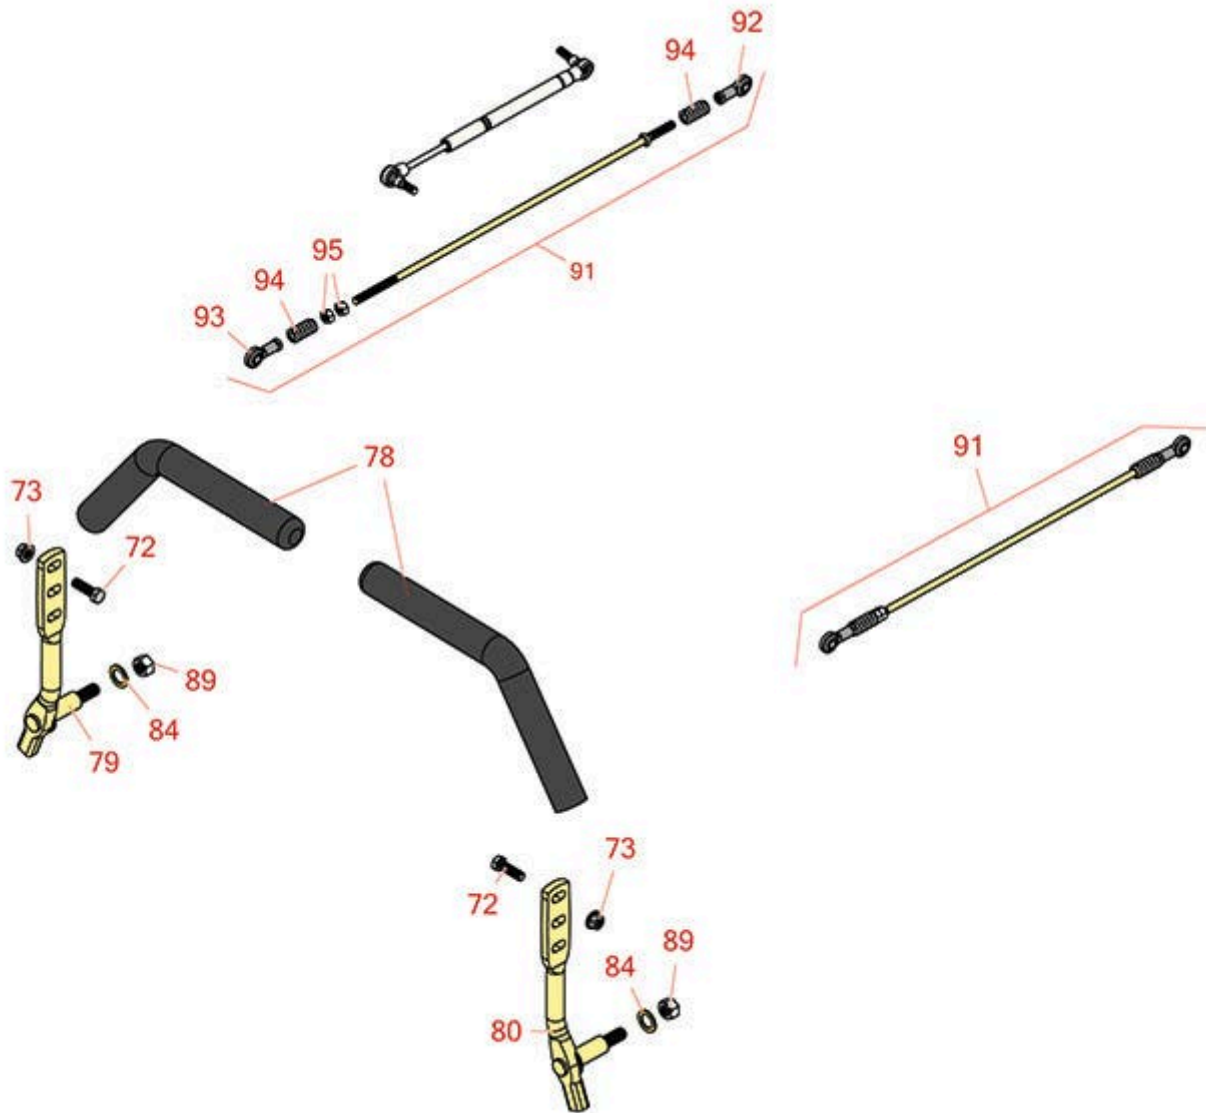

Replaces Toro Z Master Commerical 3000 Parts

Zero Turn Mower with 60in Deck - Model 74990
Controls

All original equipment manufacturers names and part numbers are used for identification purposes only, and we are in no way implying that our products are original equipment parts. Prices subject to change without notice.

Replaces Toro Z Master Commercial 3000 Parts

Zero Turn Mower with 60in Deck - Model 74990
Controls

Item No	R&R Part No.	OEM Part No.	Description	Qty Req	Order Quantity
72	R400264	01-150-0180, 01-178-0610, 20-48-AD, 20-48-AGD, 32-9160, 3224-3, 323-29, 323-7, 400264, 908035P	Bolt - Hex HD 3/8-16 x 1-1/4	4	
73	R104-8301	104-8301, 104-9301, 109-6658, 133-7570	Locknut - 3/8-16 Nylon Flanged	8	
78	R109-5668	109-5668	Grip - Control Lever - Foam	1	
79	R116-0039	116-0039	Lever - Motion Control - RH	1	
80	R116-0040	116-0040	Lever - Motion Control - LH	1	
84	R453017	01-166-0050, 01-166-0240, 01-166-0800, 24-13-AD, 24-14-AD, 32-8110, 3256-26, 3256-6, 453017, 69-8980, 87-7270	Washer - Flat 1/2	2	
89	R443818	01-191-0813, 3218-18, 3218-5, 3248-18	Nut - 1/2-13 Hex Jam Zinc	2	
91	R109-8106	109-8106	Linkage Assy - Front Pump	2	
92	R1-633152	1-633152	Balljoint - LH	2	
93	R1-543017	1-543017	Balljoint - RH	2	

Replaces Toro Z Master Commercial 3000 Parts

*Zero Turn Mower with 60in Deck - Model 74990
Controls*

Item No	R&R Part No.	OEM Part No.	Description	Qty Req	Order Quantity
94	R1-323245	1-323245	Spring - Compression	4	
95	R3219-2	01-188-0524, 22-12-BJKD, 3219-2, 915720	Nut - 5/16-24 Zinc	4	