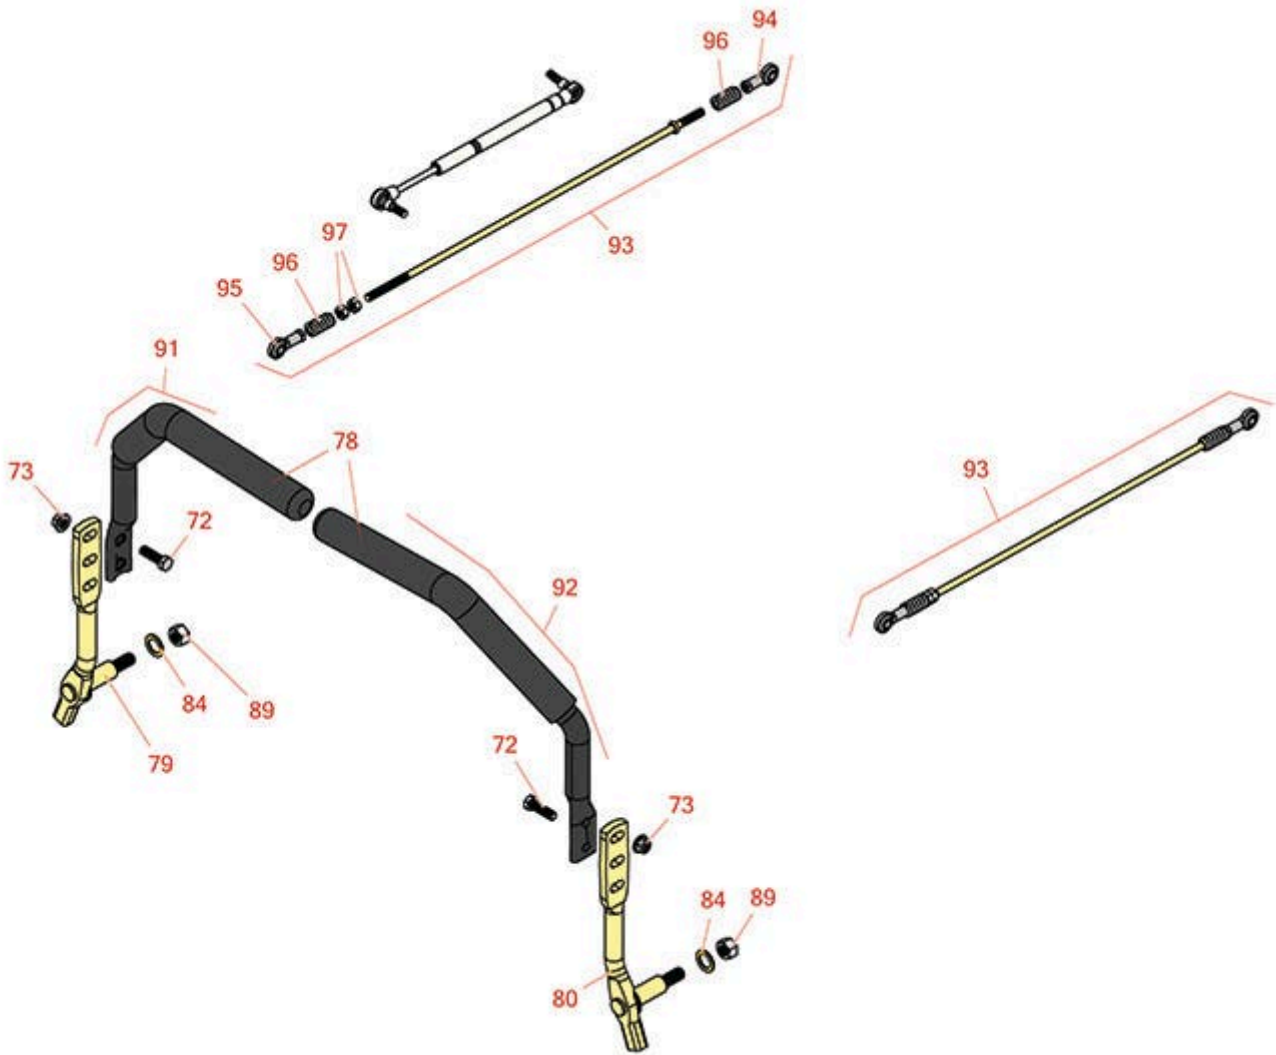

Replaces Toro Z Master Commercial 3000 Parts

Zero Turn Mower with 60in Deck - Model 74954
Controls

All original equipment manufacturers names and part numbers are used for identification purposes only, and we are in no way implying that our products are original equipment parts. Prices subject to change without notice.

Replaces Toro Z Master Commercial 3000 Parts

Zero Turn Mower with 60in Deck - Model 74954
Controls

Item No	R&R Part No.	OEM Part No.	Description	Qty Req	Order Quantity
72	R400264	01-150-0180, 01-178-0610, 20-48-AD, 20-48-AGD, 32-9160, 3224-3, 323-29, 323-7, 400264, 908035P	Bolt - Hex HD 3/8-16 x 1-1/4	4	
73	R104-8301	104-8301, 104-9301, 109-6658, 133-7570	Locknut - 3/8-16 Nylon Flanged	8	
78	R109-5668	109-5668	Grip - Control Lever - Foam	2	
79	R116-0039	116-0039	Lever - Motion Control - RH	1	
80	R116-0040	116-0040	Lever - Motion Control - LH	1	
84	R453017	01-166-0050, 01-166-0240, 01-166-0800, 24-13-AD, 24-14-AD, 32-8110, 3256-26, 3256-6, 453017, 69-8980, 87-7270	Washer - Flat 1/2	2	
89	R443818	01-191-0813, 3218-18, 3218-5, 3248-18	Nut - 1/2-13 Hex Jam Zinc	2	
91	R109-6589	109-6589	RH Steering Handle Assy	1	
92	R109-6590	109-6590	LH Steering Handle Assy	1	
93	R109-8107	109-8107	Pump Linkage Rear Assembly	2	

Replaces Toro Z Master Commercial 3000 Parts

*Zero Turn Mower with 60in Deck - Model 74954
Controls*

Item No	R&R Part No.	OEM Part No.	Description	Qty Req	Order Quantity
94	R1-633152	1-633152	Balljoint - LH	2	
95	R1-543017	1-543017	Balljoint - RH	2	
96	R1-323245	1-323245	Spring - Compression	4	
97	R3219-2	01-188-0524, 22-12-BJKD, 3219-2, 915720	Nut - 5/16-24 Zinc	4	