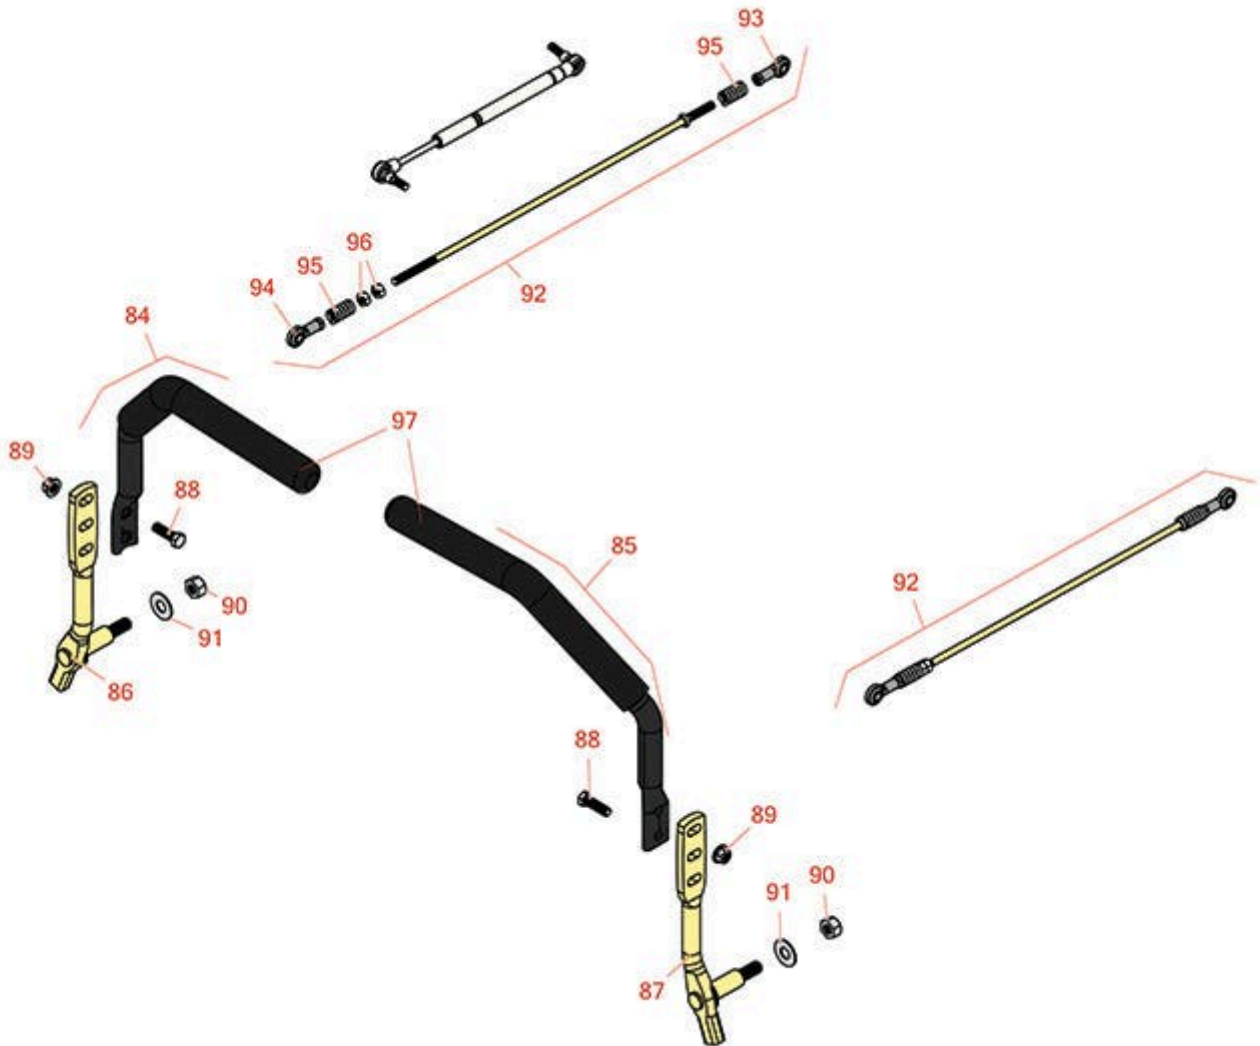

Replaces Toro Z Master Commercial 3000 Parts

Zero Turn Mower with 52in Deck - Model 74953
Controls

All original equipment manufacturers names and part numbers are used for identification purposes only, and we are in no way implying that our products are original equipment parts. Prices subject to change without notice.

Replaces Toro Z Master Commercial 3000 Parts

Zero Turn Mower with 52in Deck - Model 74953
Controls

Item No	R&R Part No.	OEM Part No.	Description	Qty Req	Order Quantity
84	R109-6589	109-6589	RH Steering Handle Assy	1	
85	R109-6590	109-6590	LH Steering Handle Assy	1	
86	R116-0039	116-0039	Lever - Motion Control - RH	1	
87	R116-0040	116-0040	Lever - Motion Control - LH	1	
88	R400264	01-150-0180, 01-178-0610, 20-48-AD, 20-48-AGD, 32-9160, 3224-3, 323-29, 323-7, 400264, 908035P	Bolt - Hex HD 3/8-16 x 1-1/4	4	
89	R104-8301	104-8301, 104-9301, 109-6658, 133-7570	Locknut - 3/8-16 Nylon Flanged	4	
90	R443818	01-191-0813, 3218-18, 3218-5, 3248-18	Nut - 1/2-13 Hex Jam Zinc	2	
91	R453017	01-166-0050, 01-166-0240, 01-166-0800, 24-13-AD, 24-14-AD, 32-8110, 3256-26, 3256-6, 453017, 69-8980, 87-7270	Washer - Flat 1/2	2	
92	R109-8107	109-8107	Pump Linkage Rear Assembly	2	
93	R1-633152	1-633152	Balljoint - LH	2	

Replaces Toro Z Master Commercial 3000 Parts

Zero Turn Mower with 52in Deck - Model 74953
Controls

Item No	R&R Part No.	OEM Part No.	Description	Qty Req	Order Quantity
94	R1-543017	1-543017	Balljoint - RH	2	
95	R1-323245	1-323245	Spring - Compression	4	
96	R3219-2	01-188-0524, 22-12-BJKD, 3219-2, 915720	Nut - 5/16-24 Zinc	4	
97	R109-5668	109-5668	Grip - Control Lever - Foam	2	