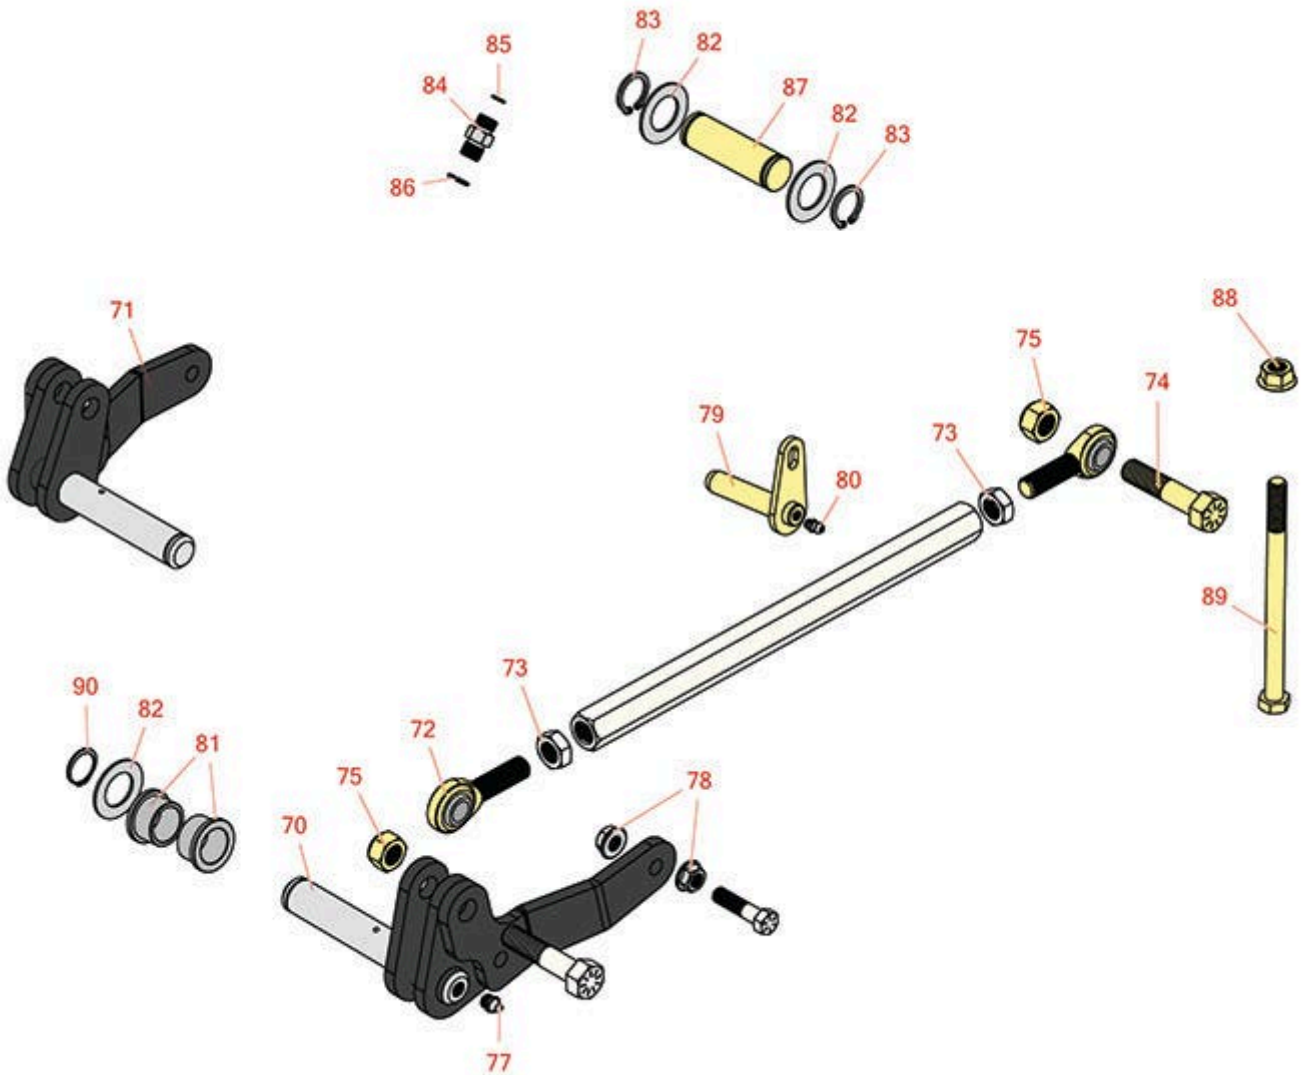

Replaces Toro Groundsmaster 360

Parts

2WD Traction Unit - Models 30534, 30535 & 30536
Lift Shaft

All original equipment manufacturers names and part numbers are used for identification purposes only, and we are in no way implying that our products are original equipment parts. Prices subject to change without notice.

Replaces Toro Groundsmaster 360

Parts

2WD Traction Unit - Models 30534, 30535 & 30536
Lift Shaft

Item No	R&R Part No.	OEM Part No.	Description	Qty Req	Order Quantity
---------	--------------	--------------	-------------	---------	----------------

Other Parts Available

70	R119-1380-03	119-1380-03	Lift - RH	1	
71	R119-1383-03	119-1383-03	Lift - LH	1	
72	R1-633029	1-633029	Ball Joint - 5/8-18 RH Thread	4	
73	R443828	01-191-1018, 3214, 3220-6, 443828, 915089P	Nut - 5/8-18 Hex	4	
74	R327-7	01-150-0700, 01-150-0710, 01-178-1020, 20-125-AGD, 20-126-AGD, 327-7	Bolt - Hx HD	4	
75	R3296-61	3296-61	Locknut - 5/8-11 Heavy Hex Thin Height	4	
77	R471219	30-8360, 302-2, 302-24, 302-31, 302-52	Zerk - Grease	2	
78	R32128-37	32128-37	Nut - 7-16-14 Hx Serr Fl	4	
79	R112-1602	112-1602	Pin - Retainer	2	

Replaces Toro Groundsmaster 360

Parts

2WD Traction Unit - Models 30534, 30535 & 30536
Lift Shaft

Item No	R&R Part No.	OEM Part No.	Description	Qty Req	Order Quantity
80	R302-5	21-6010, 302-11, 302-37, 302-47, 302-5, 302-57, 302-58, 302-6, 31-0300, 32-9660, 60-0800, 62-3880, 92-4181	Fitting - Grease	2	
81	R114-5680	114-5680	Bushing - Flanged	4	
82	R69-9010	69-9010, 9-9010	Washer	4	
83	R458039	32151-36	Ring - Retaining	2	
84	R340-92	340-92	Hydraulic Fitting - Striaight	1	
85	R237-21	237-21, 327-21	O-Ring	1	
86	R237-22	107-8844, 237-22, 237-78	O-Ring	1	
87	R115-0183	115-0183	Shaft - Lift Cylinder	1	
88	R32128-23	32128-23, 3218-23, 99-5107	Nut - Lock Hex Flanged 1/2-13	1	
89	R325-37	325-36, 325-37	Bolt - Hex Head 1/2-13 x 7 Grade 5	1	
90	R6050-112	32151-29	Ring - Retaining	2	