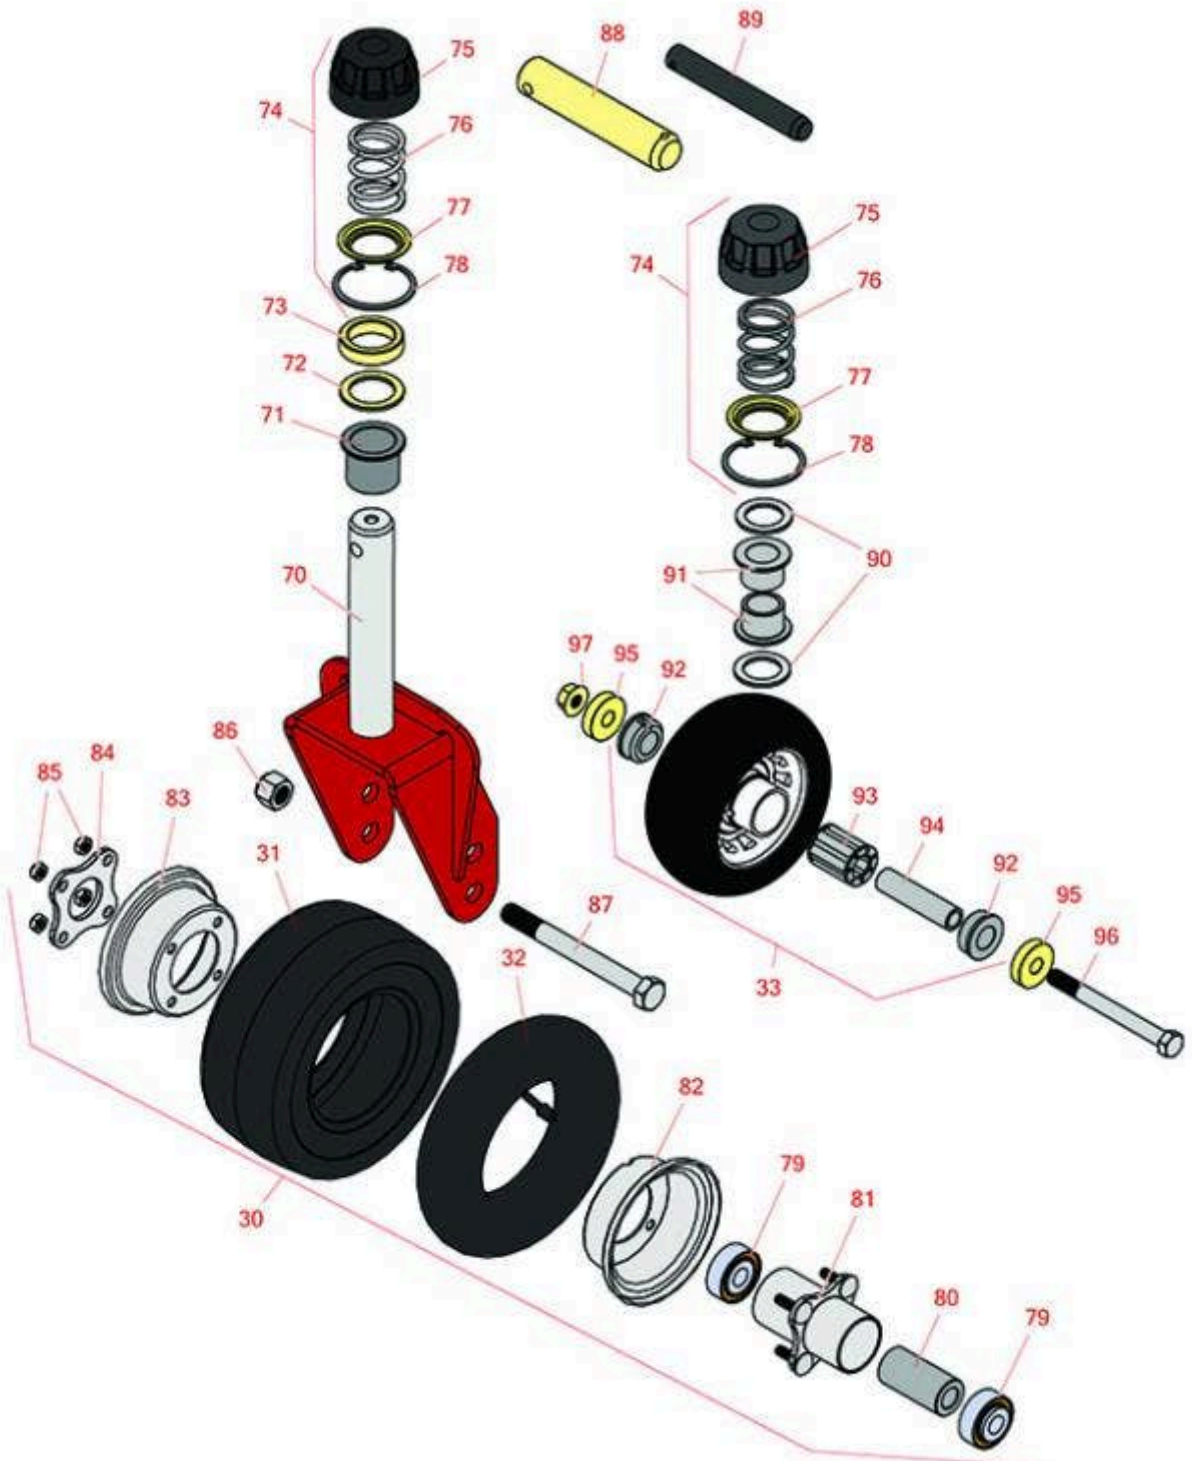

Replaces Toro Groundsmaster 3280-D

Parts

72in Rotary Deck - Model 31336
Caster Wheels

All original equipment manufacturers names and part numbers are used for identification purposes only, and we are in no way implying that our products are original equipment parts. Prices subject to change without notice.

Replaces Toro Groundsmaster 3280-D Parts

72in Rotary Deck - Model 31336
Caster Wheels

Item No	R&R Part No.	OEM Part No.	Description	Qty Req	Order Quantity
Tires & Wheels					
30	R93-9938	86-0020, 93-9938	Wheel Assy - Castor - Pneu 8x3.50-4	2	
31	R93-9939	93-9939, 98-2877	Tire - 8x3.50-4 (4 Ply) Sm Pneu	2	
31	R150615	136-4424, 137-5924	Tire - Foam Filled 8-3.5 x 4 Sm 4 Ply	2	
32	R68-8950	68-8950	Tube - Castor Wheel 9x3.50-4 TR87	2	
33	R63-8400	63-8400, 66-6440, 68-6850	Wheel - Rear Caster Assy	2	
<i>Tech Note: Includes: R62-5580 Bearing, R302-5 Zerk, R63-1770 Spacer & R63-8580 Bearing:</i>					
Other Parts Available					
70	R104-0762-01	104-0762-01	Caster Fork	2	
71	R69-6470	69-6470	Bushing - Flanged	4	
72	R69-6860	69-6860	Washer - 1/8 - Caster Wheel	2	
73	R69-1510	69-1510	Spacer - 1/2 Caster Fork	10	
74	R92-9727	92-9727	Cap Assy - HOC	2	
75	R92-8861	92-5582, 92-8861	Cap - HOC	4	
76	R92-9726	92-9726	Spring - Compression	4	
77	R92-5583	92-5583	Washer- Cap	2	
78	R92-5581	92-5581	Ring - Retaining	4	
79	R93-4237	93-4237	Bearing	4	
80	R93-4241	93-4241	Spacer - Caster Wheel	2	