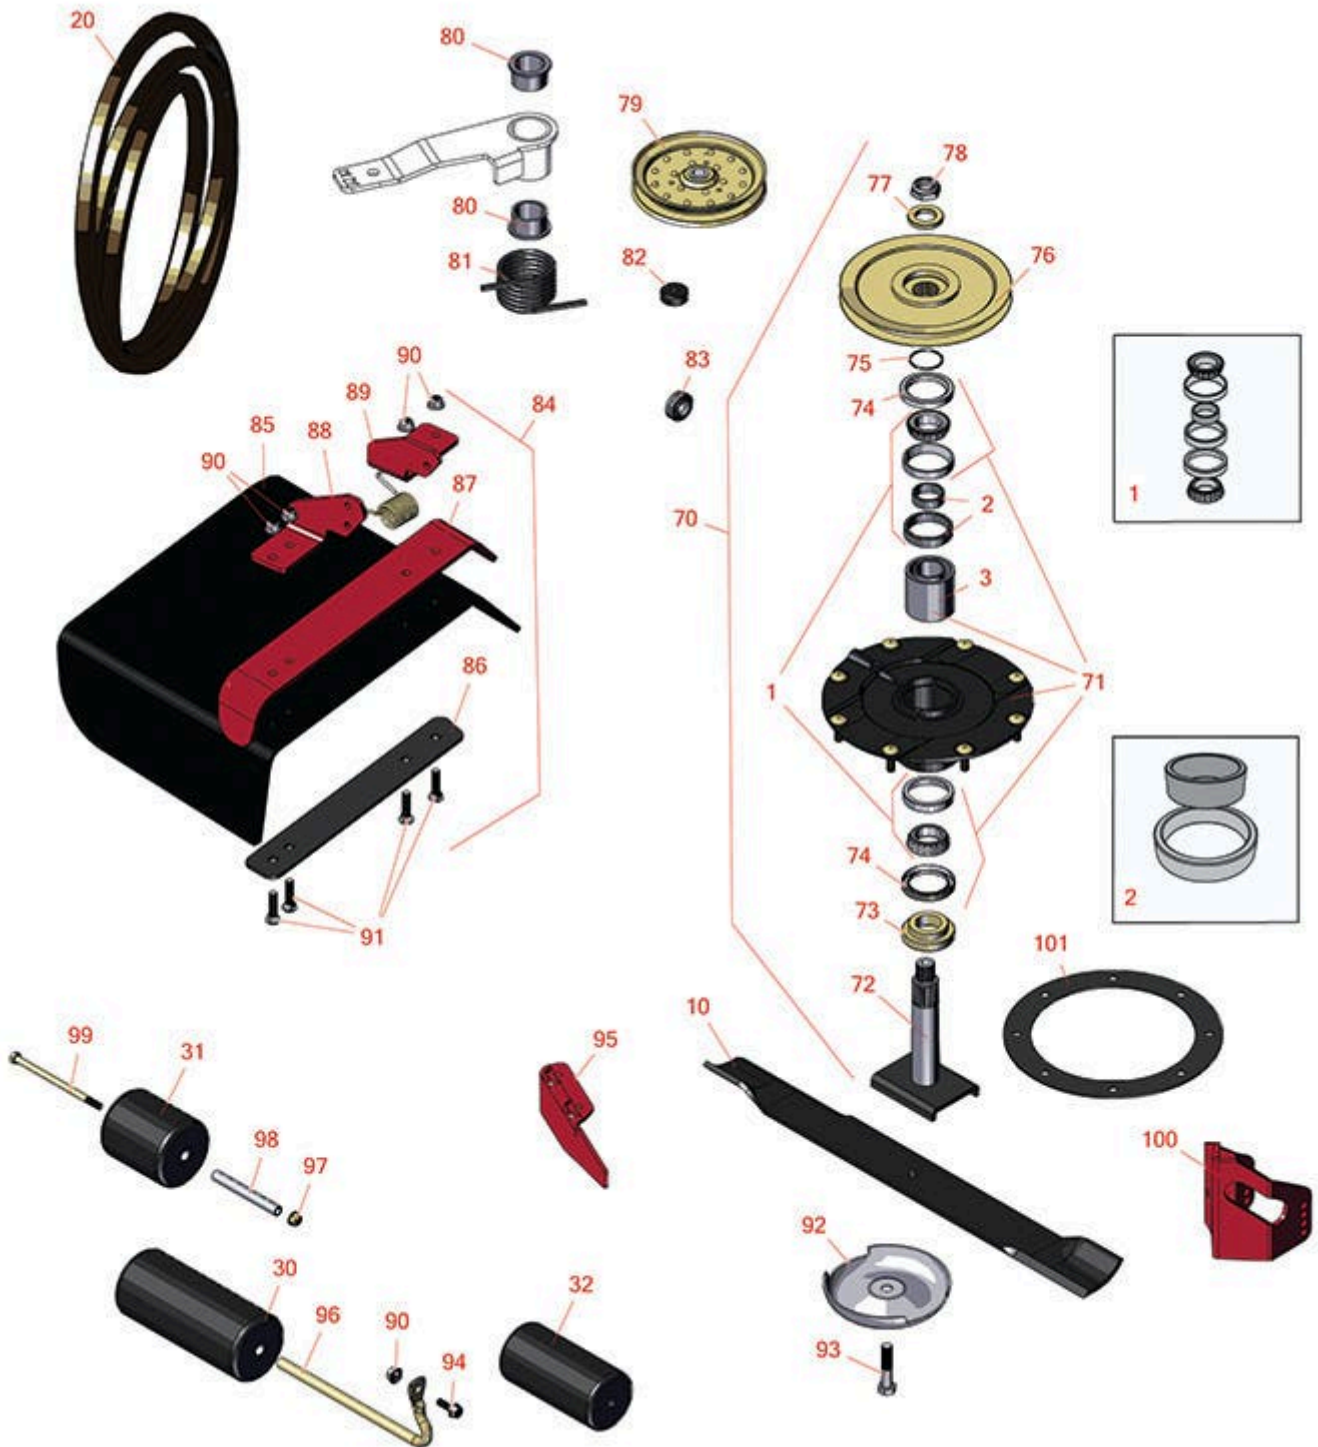

Replaces Toro Groundsmaster 3280-D

Parts

72in Rotary Deck - Model 31336
Deck Parts

All original equipment manufacturers names and part numbers are used for identification purposes only, and we are in no way implying that our products are original equipment parts. Prices subject to change without notice.

Replaces Toro Groundsmaster 3280-D Parts

72in Rotary Deck - Model 31336
Deck Parts

Item No	R&R Part No.	OEM Part No.	Description	Qty Req	Order Quantity
Overhaul Kits					
1	R110-8297	110-8297, 26-1830	Bearing Set w/Retaining Rings - Spindle	3	
2	R104-3549	104-3549	Spacer Set - Spindle Bearing	3	
3	R108-1954	108-1954	Spacer Set- Bearing	3	
Rotary Blades					
10	R110-0621-03	110-0621, 110-0621-03	Mower Blade - Std 24.5 - Med Lift	3	
10	R108-1958-03	108-1958, 108-1958-03, 121-5347-03	Mower Blade - 25 in Flat-Lift	3	
Belts					
20	R107-4738	107-4738	Belt- Double Hex	1	
Tires & Wheels					
30	R68-6710	68-6710	Roller - Rotary Deck	1	
31	R93-4803	93-4803	Roller - Deck	1	
32	R36-1740	36-1740	Roller - Rotary Deck	2	
Other Parts Available					
70	R119-4778	119-4778	Spindle Assy	3	
71	R119-4777	119-4777	Spindle Assy	3	
72	R108-1956	108-1956, 139-1042, 139-6338	Shaft Assy - Spindle	3	
73	R92-9800	69-6950, 69-6980, 92-9800	Spacer - Spindle	3	