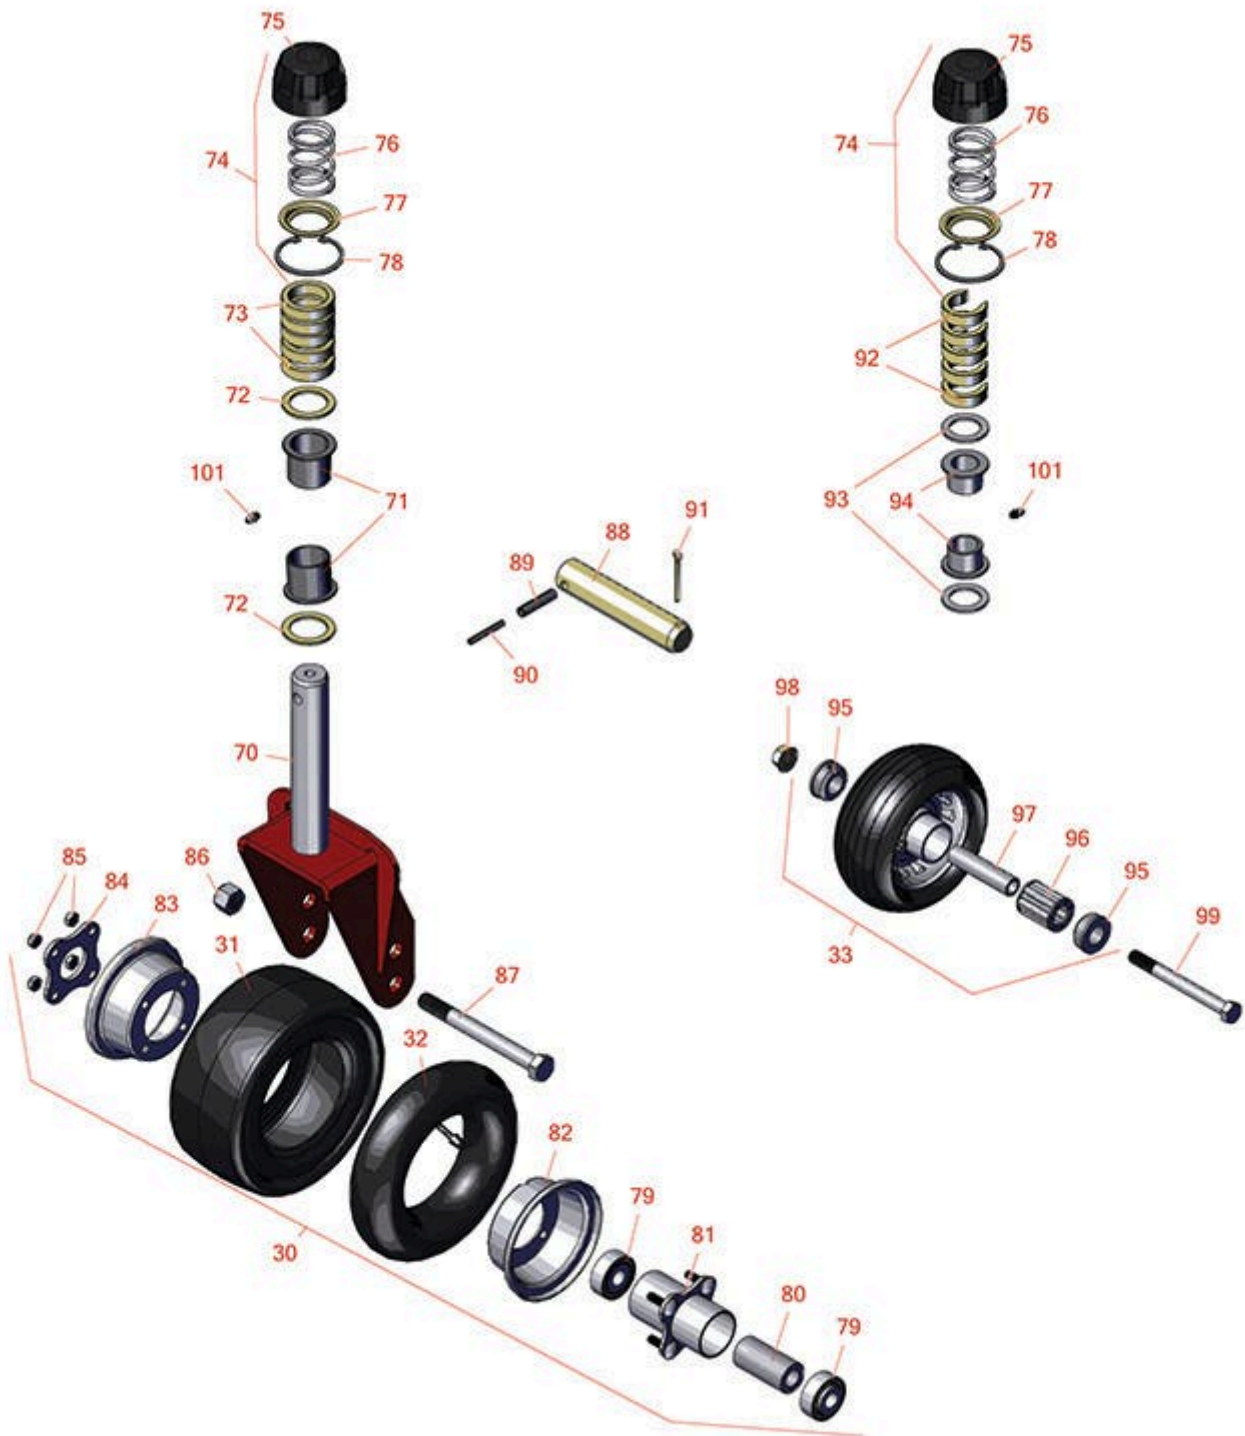

Replaces Toro Groundsmaster 3280-D

Parts

72in Rotary Deck - Model 31335
Caster Wheels

All original equipment manufacturers names and part numbers are used for identification purposes only, and we are in no way implying that our products are original equipment parts. Prices subject to change without notice.

Replaces Toro Groundsmaster 3280-D Parts

72in Rotary Deck - Model 31335
Caster Wheels

Item No	R&R Part No.	OEM Part No.	Description	Qty Req	Order Quantity
Tires & Wheels					
30	R93-9938	86-0020, 93-9938	Wheel Assy - Castor - Pneu 8x3.50-4	2	
31	R93-9939	93-9939, 98-2877	Tire - 8x3.50-4 (4 Ply) Sm Pneu	2	
31	R150615	136-4424, 137-5924	Tire - Foam Filled 8-3.5 x 4 Sm 4 Ply	2	
32	R68-8950	68-8950	Tube - Castor Wheel 9x3.50-4 TR87	2	
33	R63-8400	63-8400, 66-6440, 68-6850	Wheel - Rear Caster Assy	2	
<i>Tech Note: Includes: R62-5580 Bearing, R302-5 Zerk, R63-1770 Spacer & R63-8580 Bearing:</i>					
Other Parts Available					
70	R104-0762-01	104-0762-01	Caster Fork	2	
71	R69-6470	69-6470	Bushing - Flanged	4	
72	R69-6860	69-6860	Washer - 1/8 - Caster Wheel	4	
73	R69-1510	69-1510	Spacer - 1/2 Caster Fork	10	
74	R92-9727	92-9727	Cap Assy - HOC	2	
75	R92-8861	92-5582, 92-8861	Cap - HOC	2	
76	R92-9726	92-9726	Spring - Compression	2	
77	R92-5583	92-5583	Washer- Cap	2	
78	R92-5581	92-5581	Ring - Retaining	2	
79	R93-4237	93-4237	Bearing	4	
80	R93-4241	93-4241	Spacer - Caster Wheel	2	