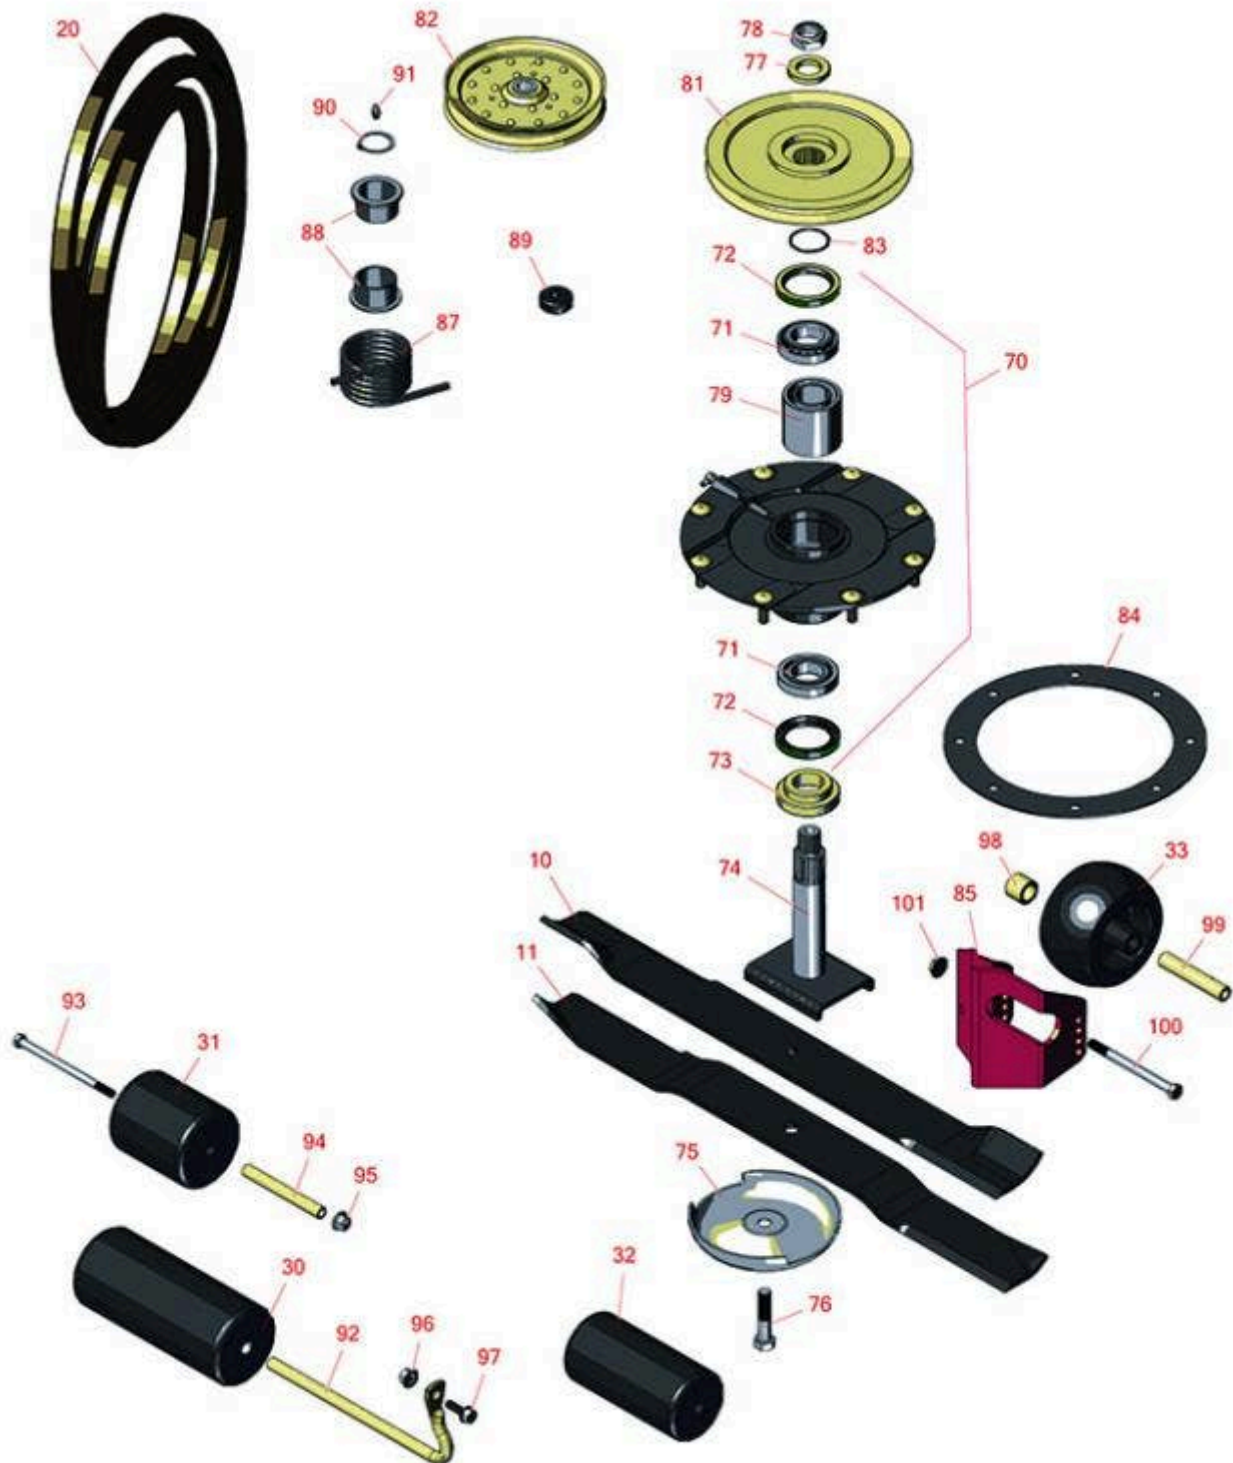

Replaces Toro Groundsmaster 3280-D

Parts

72in Rotary Deck - Model 30368
Deck Parts

All original equipment manufacturers names and part numbers are used for identification purposes only, and we are in no way implying that our products are original equipment parts. Prices subject to change without notice.

Replaces Toro Groundsmaster 3280-D Parts

72in Rotary Deck - Model 30368
Deck Parts

Item No	R&R Part No.	OEM Part No.	Description	Qty Req	Order Quantity
Rotary Blades					
10	R110-0621-03	110-0621, 110-0621-03	Mower Blade - Std 24.5 - Med Lift	3	
11	R108-1958-03	108-1958, 108-1958-03, 121-5347-03	Mower Blade - 25 in Flat-Lift	3	
Belts					
20	R108-4393	108-4393	Belt - Double Hex	1	
Wheels and Rollers					
30	R68-6710	68-6710	Roller - Rotary Deck	1	
31	R93-4803	93-4803	Roller - Deck	1	
32	R36-1740	36-1740	Roller - Rotary Deck	2	
33	R68-2730	1-603299, 68-2730	Wheel - Anti Scalp	1	
Other Parts Available					
70	R119-4777	119-4777	Spindle Assy	3	
71	R110-8297	110-8297, 26-1830	Bearing Set w/Retaining Rings - Spindle	2	
72	R253-154	253-154	Seal - Spindle	2	
73	R92-9800	69-6950, 69-6980, 92-9800	Spacer - Spindle	3	
74	R108-1956	108-1956, 139-1042, 139-6338	Shaft Assy - Spindle	3	