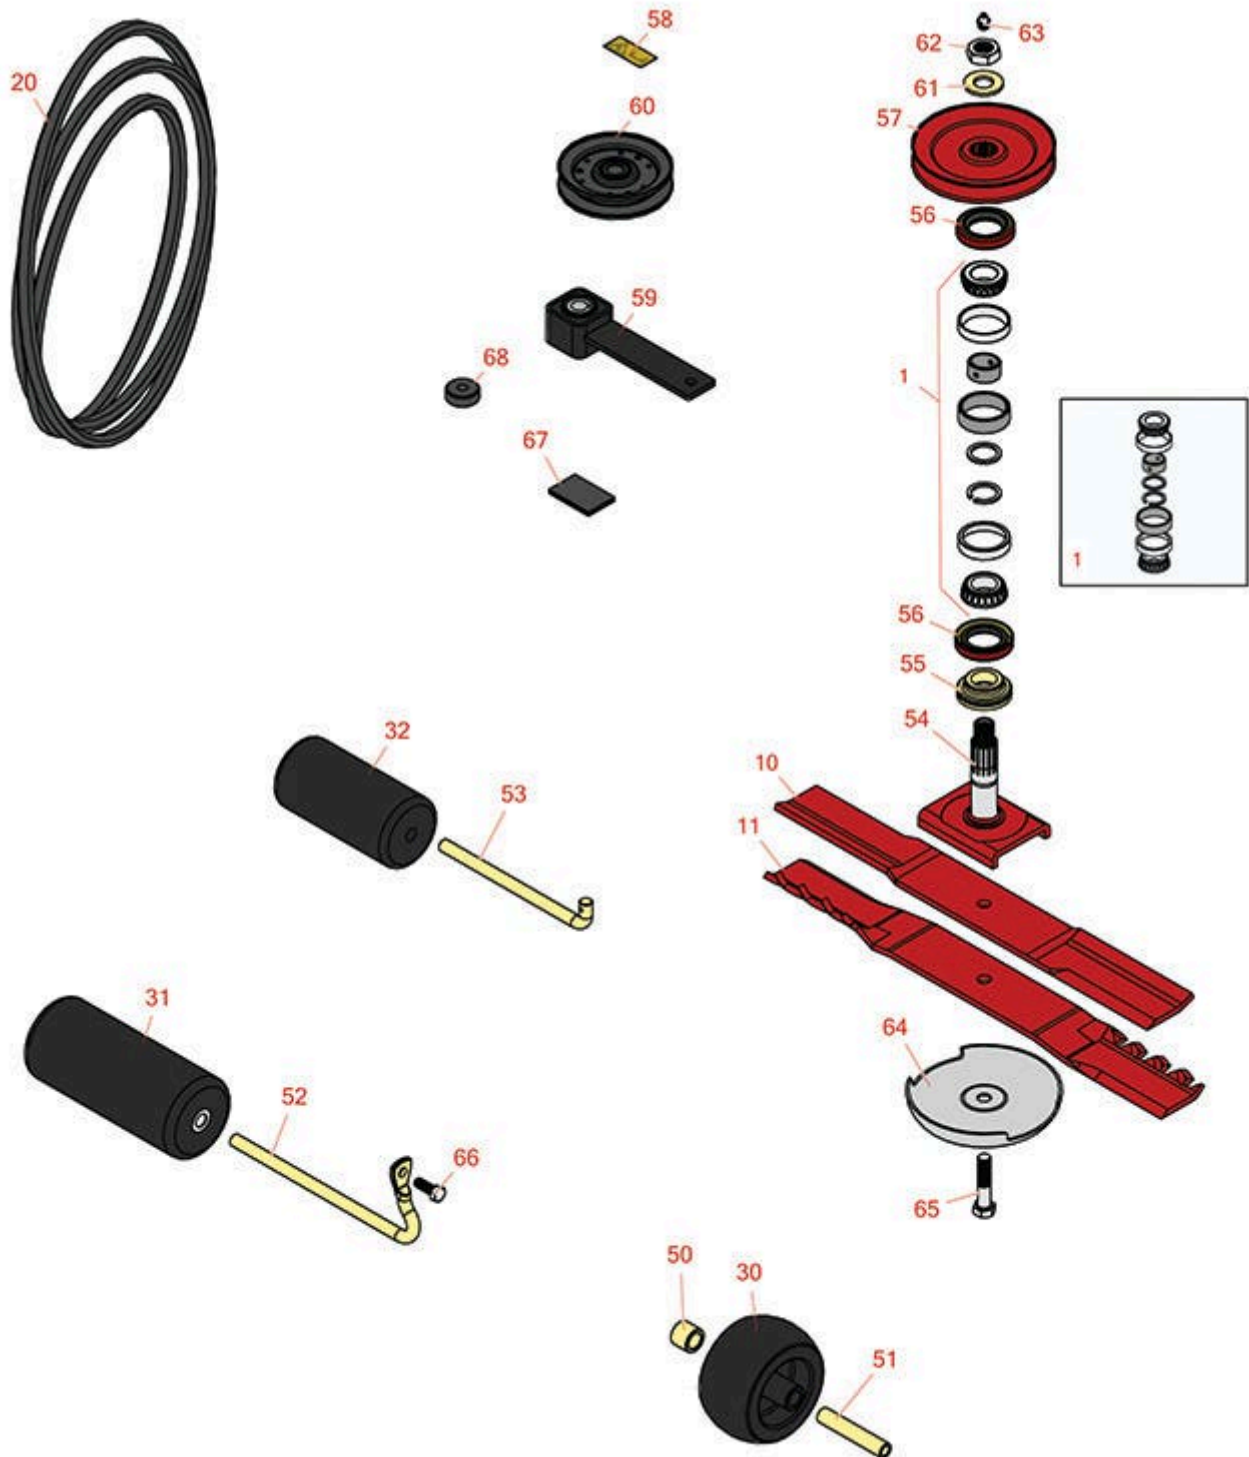

Replaces Toro Groundsmaster 3280-D

Parts

62in Rotary Deck - Model 30551
Deck Parts

All original equipment manufacturers names and part numbers are used for identification purposes only, and we are in no way implying that our products are original equipment parts. Prices subject to change without notice.

Replaces Toro Groundsmaster 3280-D Parts

62in Rotary Deck - Model 30551
Deck Parts

Item No	R&R Part No.	OEM Part No.	Description	Qty Req	Order Quantity
Overhaul Kits					
1	R46-8530	27-0960, 46-8530	Bearing - Set with Rings/Spacers	3	
<i>Tech Note: Includes 2 ea: R254-72 Bearings, R254-94 Cones, Spacers & Rings:</i>					
Rotary Blades					
10	R44-6250	44-6250, 44-6250-03	Mower Blade	3	
Belts					
20	R44-6260	44-6260	Belt - Deck	1	
Wheels & Rollers					
30	R68-2730	1-603299, 68-2730	Wheel - Anti Scalp	1	
31	R68-6710	68-6710	Roller - Rotary Deck	1	
32	R36-1740	36-1740	Roller - Rotary Deck	2	
Other Parts Available					
50	R98-7913	98-7913	Spacer - Tube	1	
51	R98-7912	98-7912	Bushing - Spanner Wheel	1	
52	R68-6840	68-6840	Shaft - Roller	1	
53	R40-0340	40-0340	Shaft - Rear Roller	2	
54	R27-0920	27-0920	Spindle - Splined - 4-5/8 in	3	
55	R27-0950	27-0950	Spacer - Bearing	3	
56	R253-139	253-139	Seal - Spindle	6	
57	R44-6340	44-6340, 44-6340-03	Pulley - Splined 62 Deck	2	