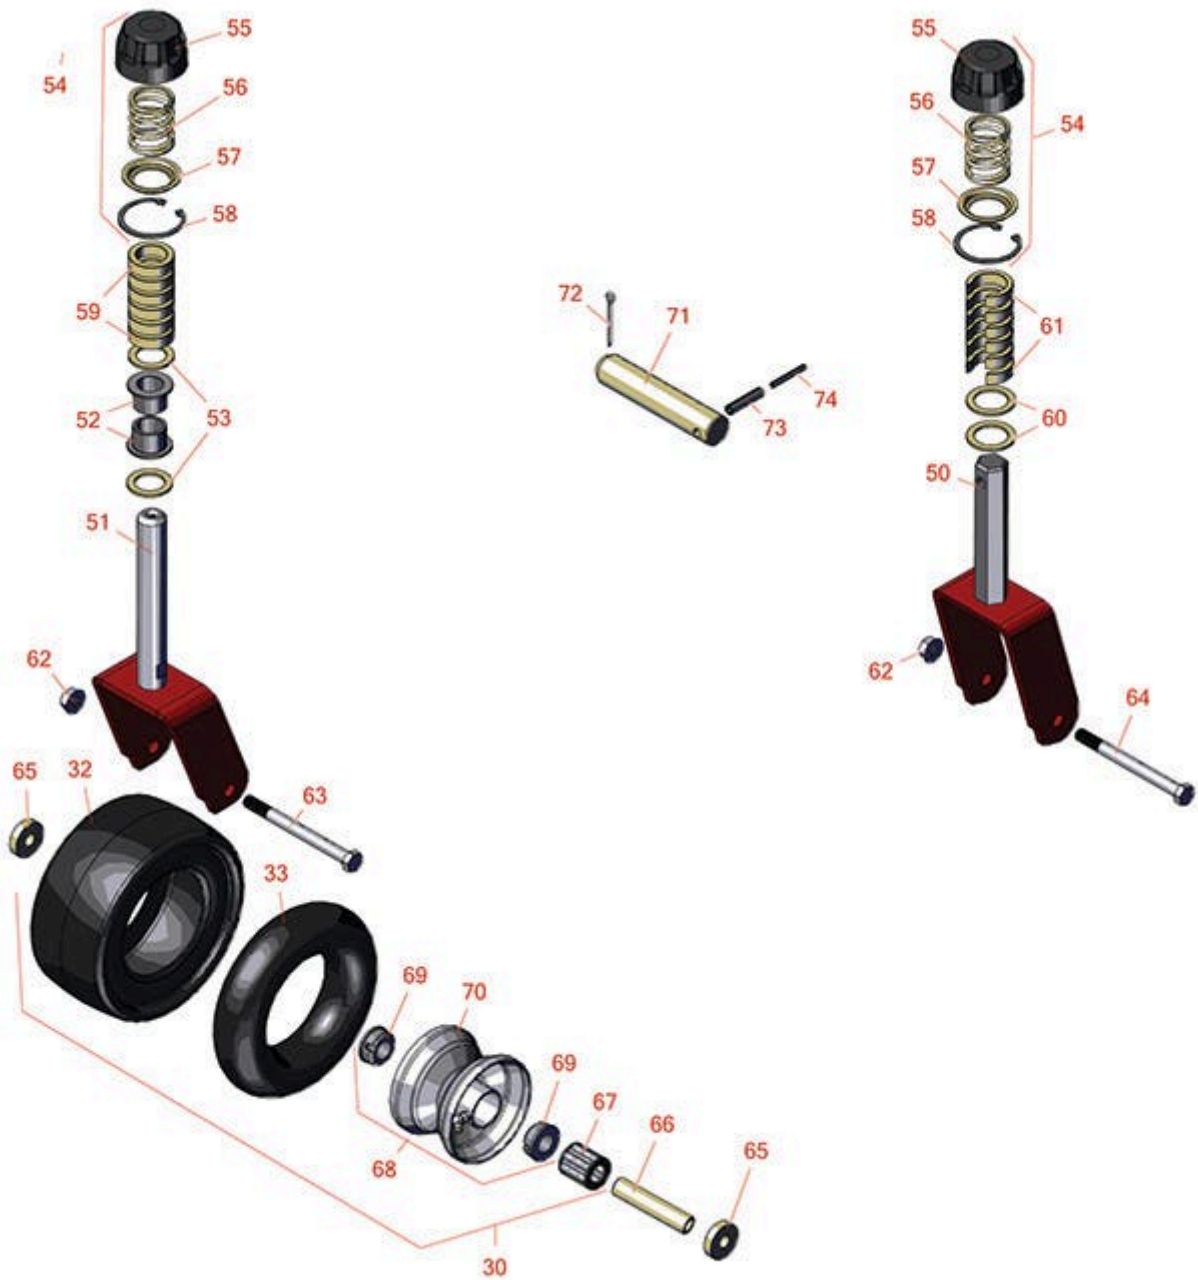

# Replaces Toro Groundsmaster 3280-D

## Parts

62in Rotary Deck - Model 30551  
Caster Wheels

All original equipment manufacturers names and part numbers are used for identification purposes only, and we are in no way implying that our products are original equipment parts. Prices subject to change without notice.

# Replaces Toro Groundsmaster 3280-D Parts

62in Rotary Deck - Model 30551  
Caster Wheels

Item No	R&R Part No.	OEM Part No.	Description	Qty Req	Order Quantity
---------	--------------	--------------	-------------	---------	----------------

## Tires & Wheels

30	<b>R99-1268</b>	99-1268	Castor Wheel Assy 8x3.5-4 Smooth	4	
<i>Tech Note: Includes: R62-5580 Bearing &amp; R62-5570 Bearing:</i>					
32	<b>R93-9939</b>	93-9939, 98-2877	Tire - 8x3.50-4 (4 Ply) Sm Pneu	4	
33	<b>R100-5832</b>	100-5832	Tube - Castor Wheel 2.80/2.50-4	4	