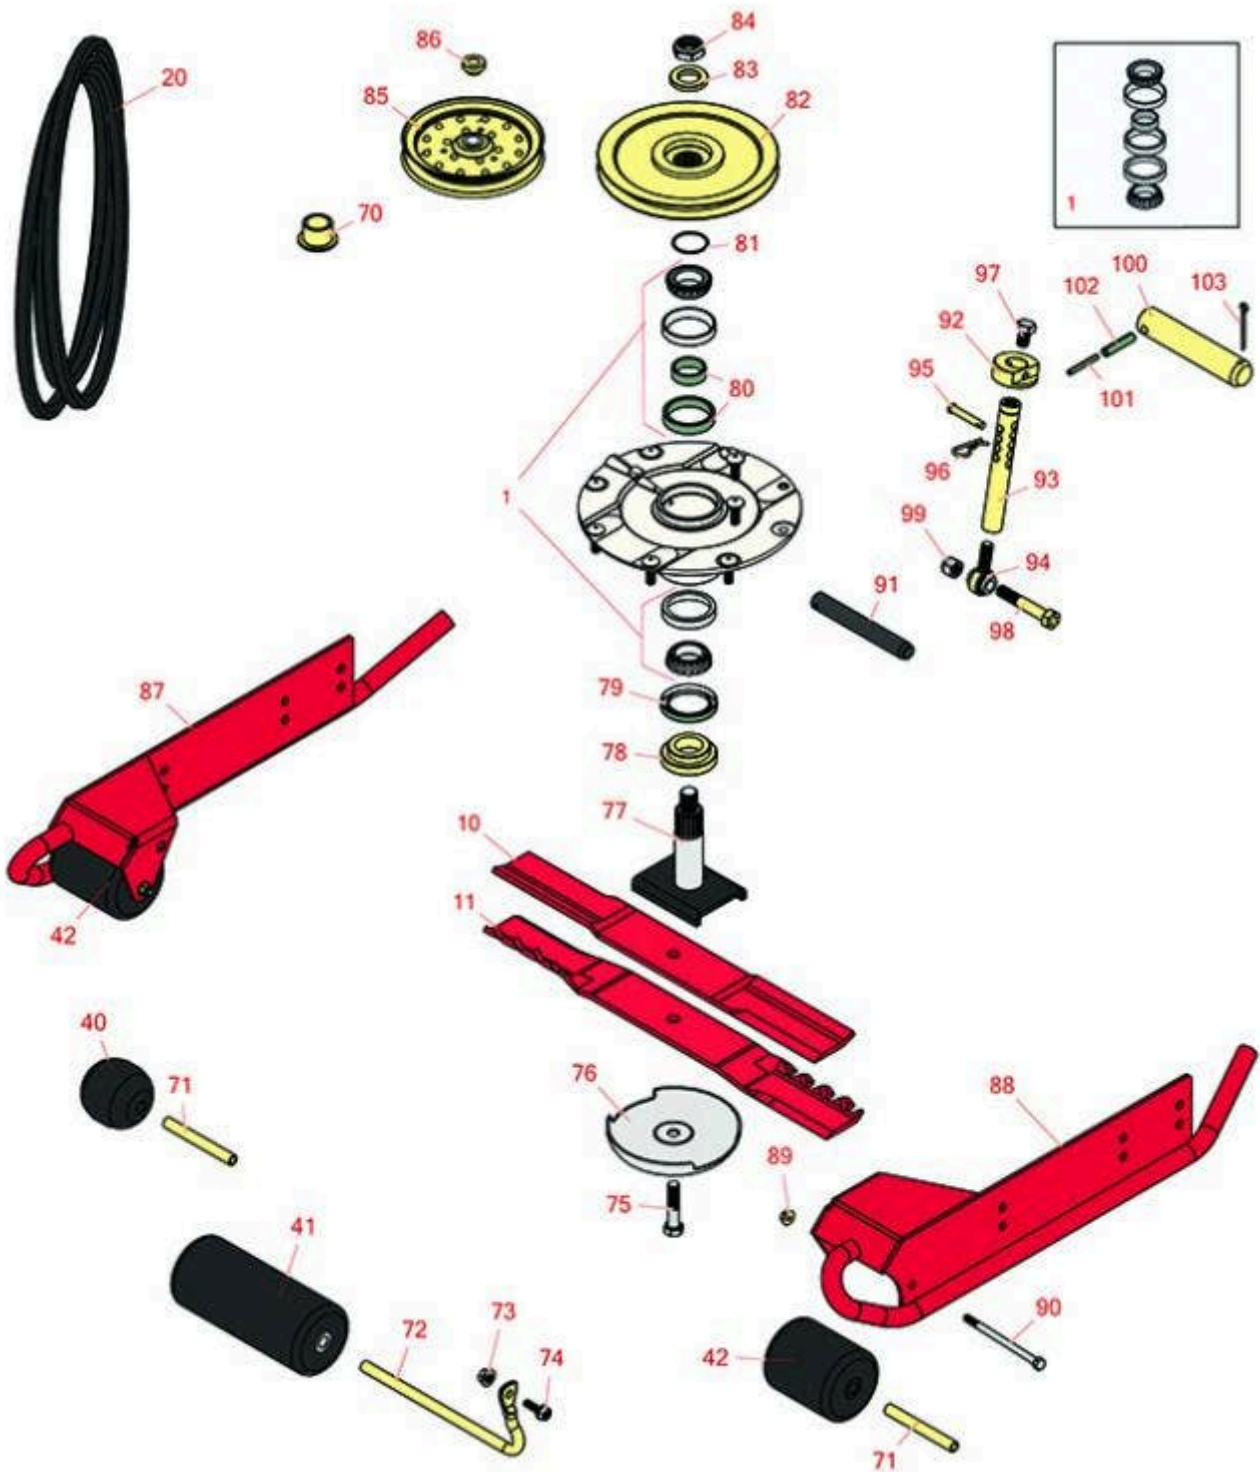

Replaces Toro Groundsmaster 3280-D

Parts

62in Rotary Deck - Model 30376
Deck Parts

All original equipment manufacturers names and part numbers are used for identification purposes only, and we are in no way implying that our products are original equipment parts. Prices subject to change without notice.

Replaces Toro Groundsmaster 3280-D Parts

62in Rotary Deck - Model 30376
Deck Parts

Item No	R&R Part No.	OEM Part No.	Description	Qty Req	Order Quantity
Overhaul Kits					
1	R110-8297	110-8297, 26-1830	Bearing Set w/Retaining Rings - Spindle	3	
Rotary Blades					
10	R92-5608	92-5608, 92-5608-03	Mower Blade - 21.75 in	3	
11	R92-5608M	104-1303, 107-0214-03	Mower Blade - Mulcher 21.75	3	
Belts					
20	R107-4788	107-4788	Belt- Deck - Double Hex	1	
Rollers					
40	R29-4820	29-4820	Roller	2	
41	R68-6710	68-6710	Roller - Rotary Deck	1	
42	R93-4803	93-4803	Roller - Deck	2	
Other Parts Available					
70	R93-4510	93-4510	Bushing	2	
71	R105-4549	105-4549	Spacer - Deck Roller	2	
72	R68-6840	68-6840	Shaft - Roller	1	
73	R104-8301	104-8301, 104-9301, 109-6658, 133-7570	Locknut - 3/8-16 Nylon Flanged	1	
74	R3234-42	3234-42	Bolt - 3/8-16 x 1 Hx HD Fl	1	
75	R92-5816	92-5816	Bolt - Hex HD 1/2-20 x 2-1/4	3	