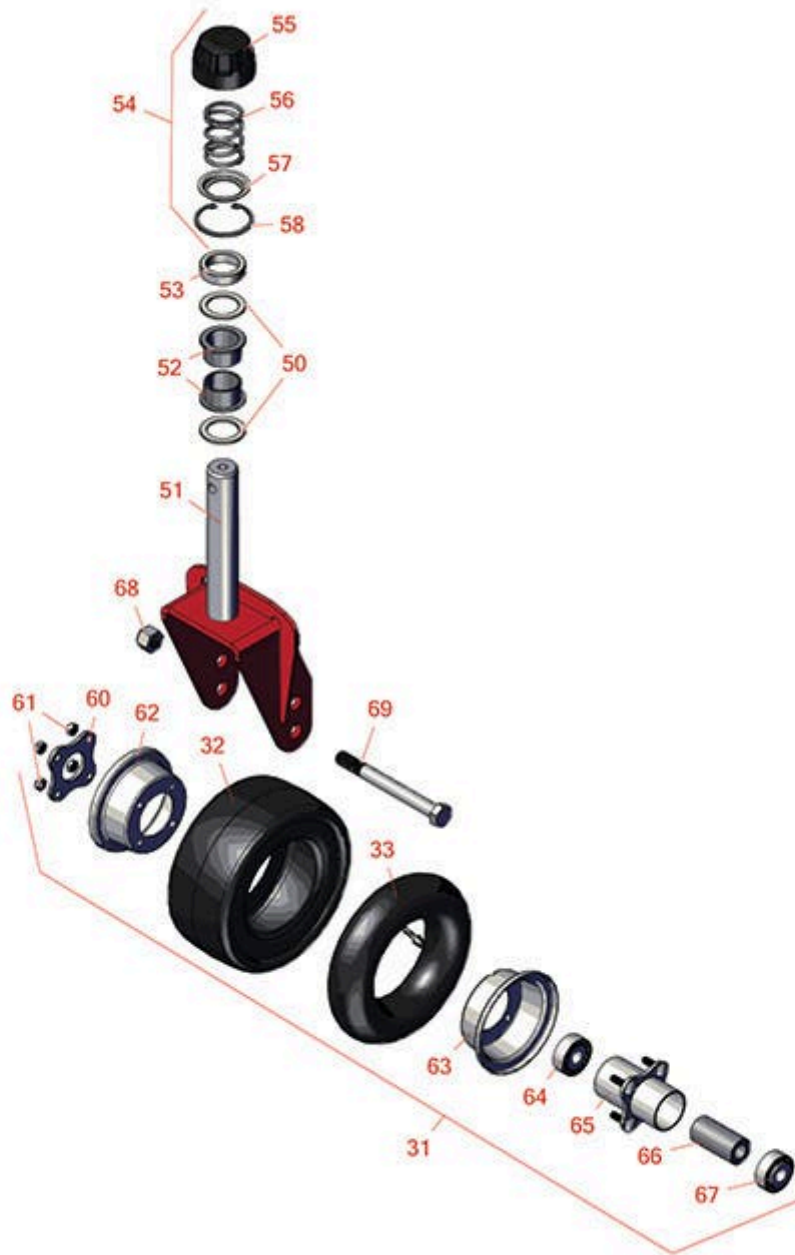

Replaces Toro Groundsmaster 3280-D

Parts

62in Rotary Deck - Model 30376
Caster Wheels

All original equipment manufacturers names and part numbers are used for identification purposes only, and we are in no way implying that our products are original equipment parts. Prices subject to change without notice.

Replaces Toro Groundsmaster 3280-D Parts

62in Rotary Deck - Model 30376
Caster Wheels

Item No	R&R Part No.	OEM Part No.	Description	Qty Req	Order Quantity
Tires & Wheels					
31	R93-9938	86-0020, 93-9938	Wheel Assy - Castor - Pneu 8x3.50-4	2	
32	R93-9939	93-9939, 98-2877	Tire - 8x3.50-4 (4 Ply) Sm Pneu	2	
32	R150615	136-4424, 137-5924	Tire - Foam Filled 8-3.5 x 4 Sm 4 Ply	2	
33	R100-5832	100-5832	Tube - Castor Wheel 2.80/2.50-4	2	
33	R68-8950	68-8950	Tube - Castor Wheel 9x3.50-4 TR87	2	
Other Parts Available					
50	R69-6860	69-6860	Washer - 1/8 - Caster Wheel	4	
51	R104-0762-01	104-0762-01	Caster Fork	2	
52	R69-6470	69-6470	Bushing - Flanged	4	
53	R69-1510	69-1510	Spacer - 1/2 Caster Fork	10	
54	R92-9727	92-9727	Cap Assy - HOC	2	
55	R92-8861	92-5582, 92-8861	Cap - HOC	2	
56	R92-9726	92-9726	Spring - Compression	2	
57	R92-5583	92-5583	Washer- Cap	2	
58	R92-5581	92-5581	Ring - Retaining	2	
60	R93-4242	93-4242	Plate - Caster Wheel	2	
61	R32128-16	32128-16	Locknut - 5/16-24 Flanged Top	8	
62	R95-2741	137-5552, 95-2741	Rim - Wheel Half w/o Valve Hole	2	

Replaces Toro Groundsmaster 3280-D Parts

62in Rotary Deck - Model 30376
Caster Wheels

Item No	R&R Part No.	OEM Part No.	Description	Qty Req	Order Quantity
63	R93-4239	93-4239	Rim - Wheel Half w/Valve Hole	2	
65	R93-5980	93-4238, 93-5980	Hub Assy - w/o Bearings/Spacer	2	
66	R93-4241	93-4241	Spacer - Caster Wheel	2	
67	R93-4237	93-4237	Bearing	4	
67	R108-9017	108-9017, 120-3366	Bearing-Stainless	4	
68	R3296-53	3296-53	Locknut - 5/8-11 ESNA Yellow	2	
69	R327-24	327-24	Bolt - Hex HD 5/8-11 x 6	2	