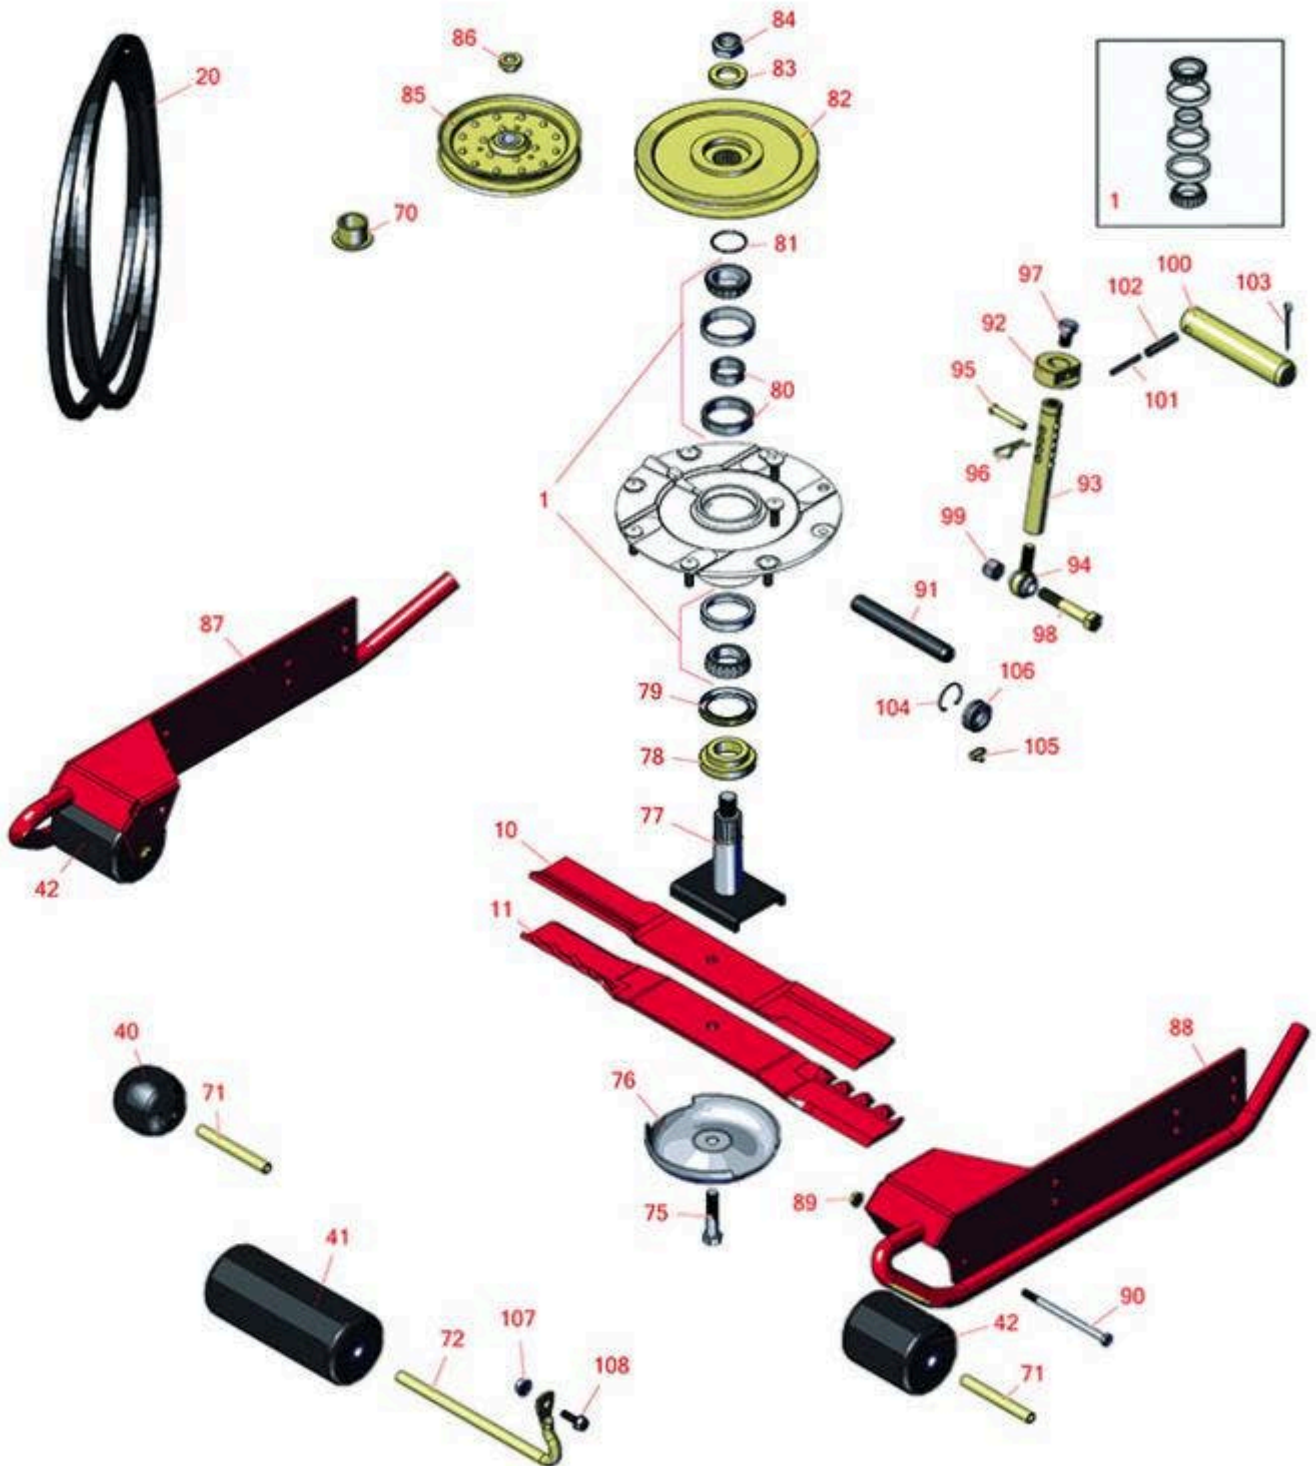

Replaces Toro Groundsmaster 3280-D

Parts

62in Rotary Deck - Model 30367
Deck Parts

All original equipment manufacturers names and part numbers are used for identification purposes only, and we are in no way implying that our products are original equipment parts. Prices subject to change without notice.

Replaces Toro Groundsmaster 3280-D Parts

62in Rotary Deck - Model 30367
Deck Parts

Item No	R&R Part No.	OEM Part No.	Description	Qty Req	Order Quantity
Overhaul Kits					
1	R110-8297	110-8297, 26-1830	Bearing Set w/Retaining Rings - Spindle	3	
Rotary Blades					
10	R92-5608	92-5608, 92-5608-03	Mower Blade - 21.75 in	3	
11	R92-5608M	104-1303, 107-0214-03	Mower Blade - Mulcher 21.75	3	
Belts					
20	R107-4788	107-4788	Belt- Deck - Double Hex	1	
Rollers					
40	R29-4820	29-4820	Roller	2	
41	R68-6710	68-6710	Roller - Rotary Deck	1	
42	R93-4803	93-4803	Roller - Deck	2	
Other Parts Available					
70	R93-4510	93-4510	Bushing	2	
70	R94-1291	94-1291	Bushing - Flanged	2	
71	R105-4549	105-4549	Spacer - Deck Roller	1	
72	R68-6840	68-6840	Shaft - Roller	1	
75	R92-5816	92-5816	Bolt - Hex HD 1/2-20 x 2-1/4	3	
76	R72-9361	27-1000, 27-1001, 72-9360, 72-9361	Cup - Anti-Scalp	3	
77	R104-3554	104-3554	Shaft - Spindle Assy.	3	