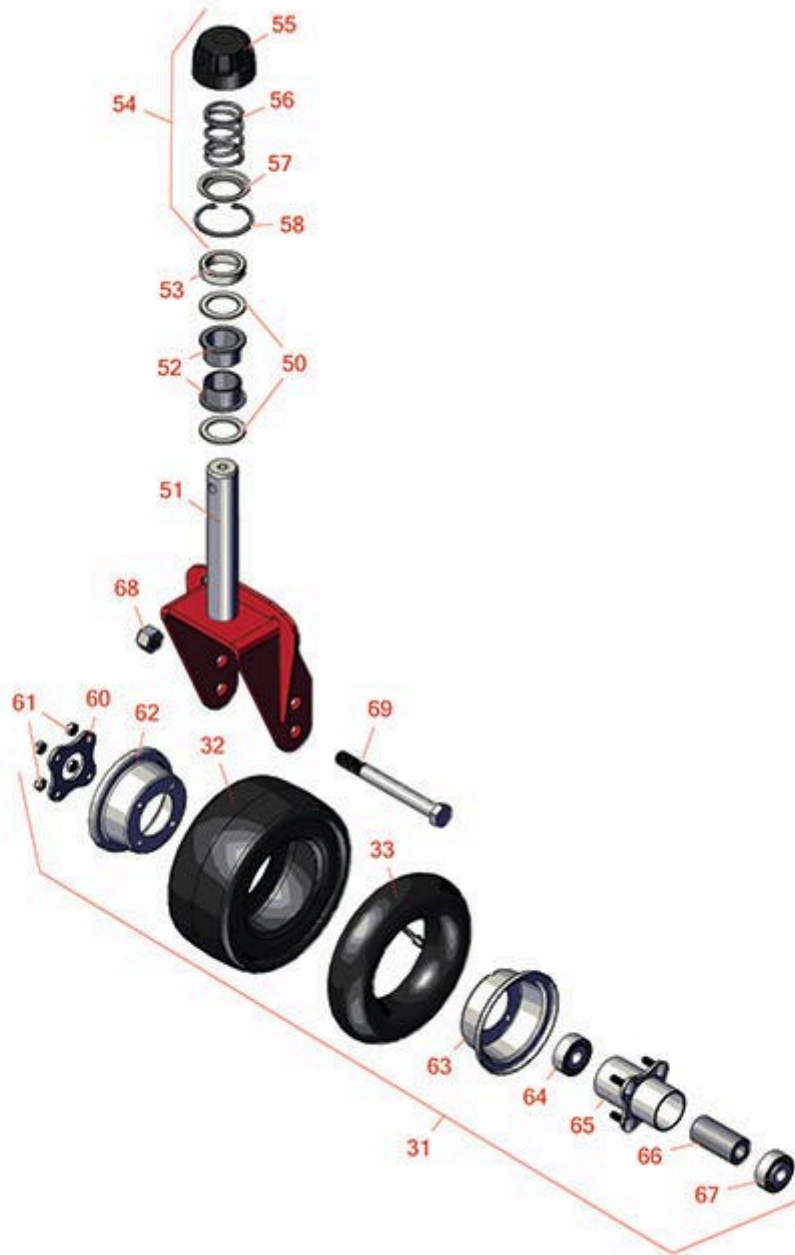

# Replaces Toro Groundsmaster 3280-D

## Parts

62in Rotary Deck - Model 30367  
Caster Wheels

All original equipment manufacturers names and part numbers are used for identification purposes only, and we are in no way implying that our products are original equipment parts. Prices subject to change without notice.

# Replaces Toro Groundsmaster 3280-D Parts

62in Rotary Deck - Model 30367  
Caster Wheels

Item No	R&R Part No.	OEM Part No.	Description	Qty Req	Order Quantity
<b>Tires &amp; Wheels</b>					
31	<b>R93-9938</b>	86-0020, 93-9938	Wheel Assy - Castor - Pneu 8x3.50-4	2	
32	<b>R93-9939</b>	93-9939, 98-2877	Tire - 8x3.50-4 (4 Ply) Sm Pneu	2	
32	<b>R150615</b>	136-4424, 137-5924	Tire - Foam Filled 8-3.5 x 4 Sm 4 Ply	2	
33	<b>R100-5832</b>	100-5832	Tube - Castor Wheel 2.80/2.50-4	2	
33	<b>R68-8950</b>	68-8950	Tube - Castor Wheel 9x3.50-4 TR87	2	
<b>Other Parts Available</b>					
50	<b>R69-6860</b>	69-6860	Washer - 1/8 - Caster Wheel	4	
51	<b>R104-0762-01</b>	104-0762-01	Caster Fork	2	
52	<b>R69-6470</b>	69-6470	Bushing - Flanged	4	
53	<b>R69-1510</b>	69-1510	Spacer - 1/2 Caster Fork	10	
54	<b>R92-9727</b>	92-9727	Cap Assy - HOC	2	
55	<b>R92-8861</b>	92-5582, 92-8861	Cap - HOC	2	
56	<b>R92-9726</b>	92-9726	Spring - Compression	2	
57	<b>R92-5583</b>	92-5583	Washer- Cap	2	
58	<b>R92-5581</b>	92-5581	Ring - Retaining	2	
60	<b>R93-4242</b>	93-4242	Plate - Caster Wheel	2	
61	<b>R32128-16</b>	32128-16	Locknut - 5/16-24 Flanged Top	8	
62	<b>R95-2741</b>	137-5552, 95-2741	Rim - Wheel Half w/o Valve Hole	2	