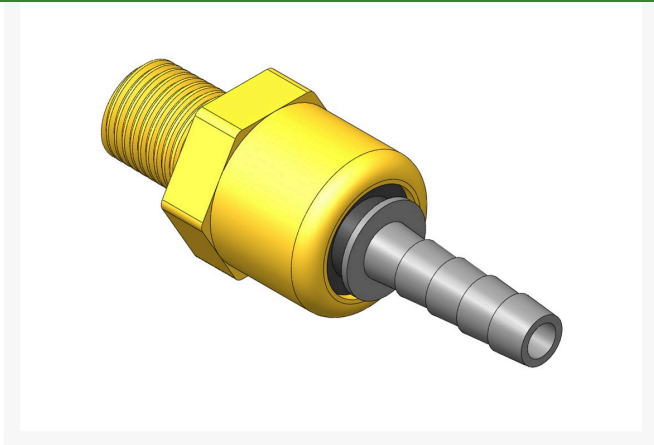

Swivel - Ball 1/4 x 1/4 R5110

Details

Solid brass hose barb fittings for use in connecting all components of an air line system. Select fitting to match hose inside diameter. NPT pipe thread.

- Solid brass for dependable, long life
- Choose fittings to match hose ID
- NPT pipe thread