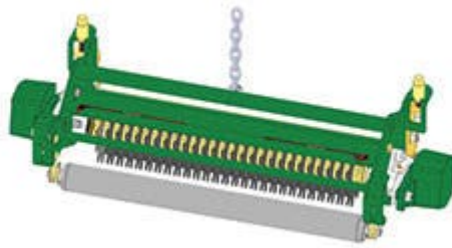

# Replaces John Deere 3215B Reel Mower

## Parts

*Medium Verti-Cut Unit*

*Complete Verti-Cut Unit*

All original equipment manufacturers names and part numbers are used for identification purposes only, and we are in no way implying that our products are original equipment parts. Prices subject to change without notice.

# Replaces John Deere 3215B Reel Mower Parts

Medium Verti-Cut Unit  
Complete Verti-Cut Unit

Item No	R&R Part No.	OEM Part No.	Description	Qty Req	Order Quantity
---------	--------------	--------------	-------------	---------	----------------

## Complete Verti-Cut Unit

1	<b>R130125</b>	BM19916	Complete Standard Verti-Cut Unit	3	
---	----------------	---------	----------------------------------	---	--

*Tech Note: R&R Verti-Cut Units Complete with RAMT2703 Verti-Cut Blades, RAET10111 Solid Front Roller & RAMT1060 Solid Rear Roller:*