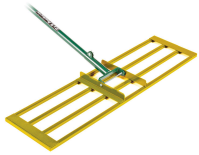

# Level Rake w/Handle - 36 in

R2160P

## Details

Lightweight and slightly flexible, the 40in Level Rake follows minor ground contours without scarring. Designed for spreading and grading fine turf areas, the inner bars distribute top dressing material while the rear channel of the frame levels, providing a super-flat surface. This back and forth motion aids in the removal of stones and surface undulations. Ideal for ongoing general work.