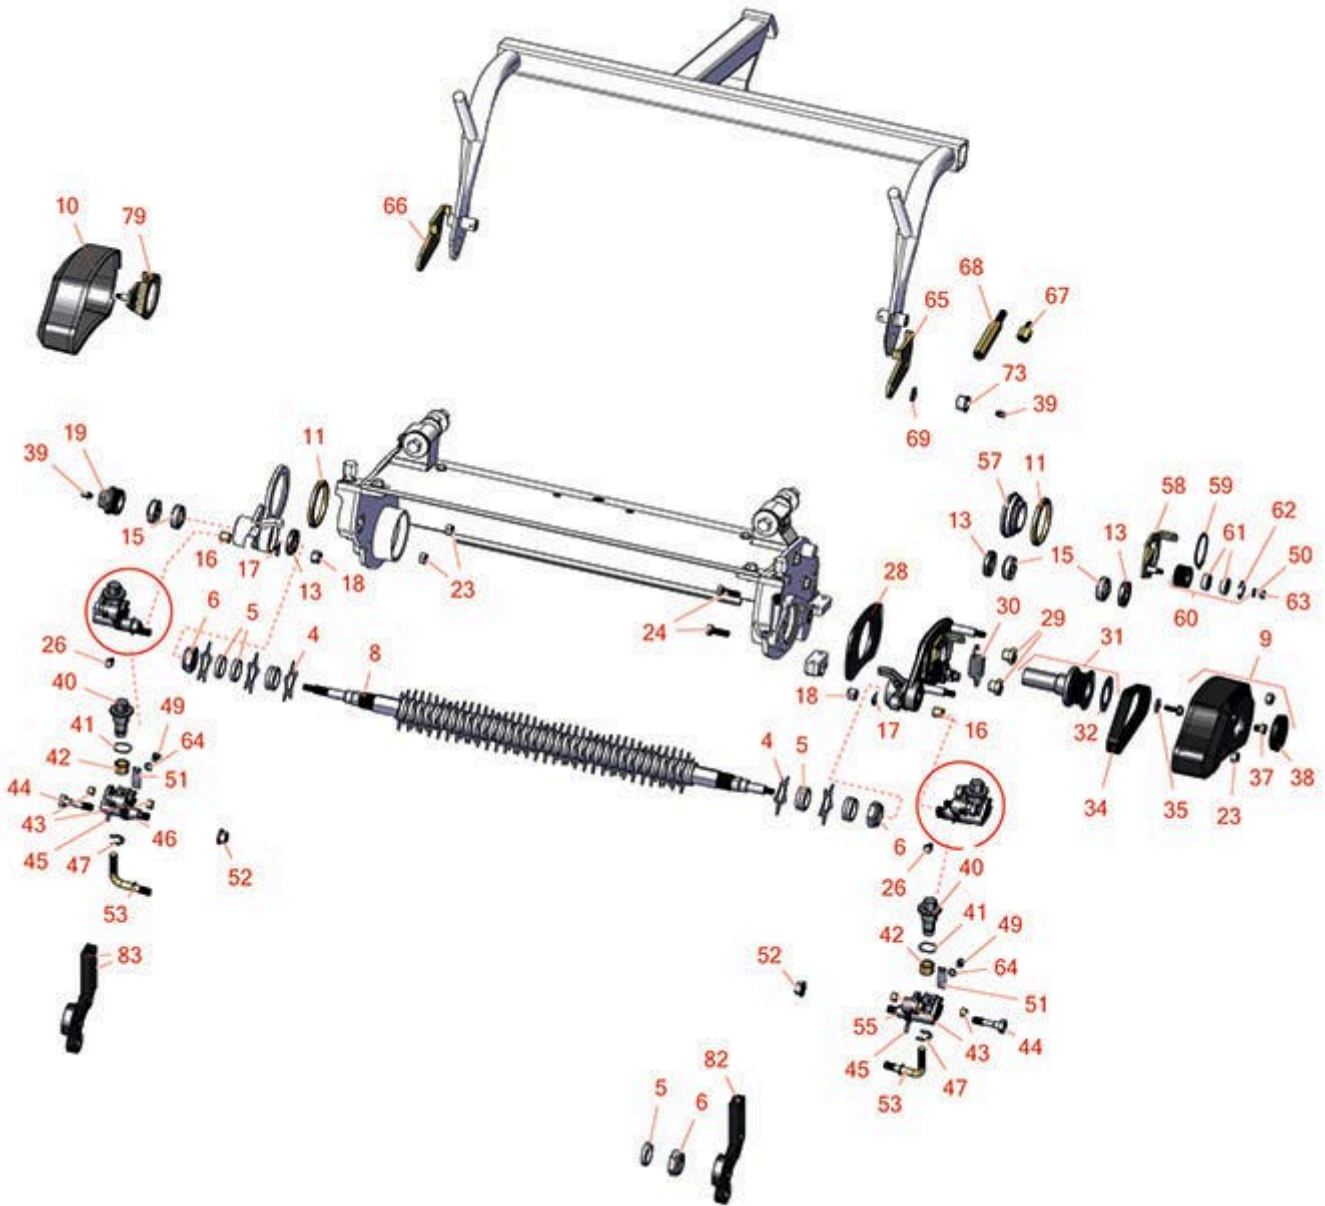

Replaces Toro Greensmaster 3050 Parts

DPA Cutting Unit - Models 04610, 04611 & 04616
Groomer - Model 04631

All original equipment manufacturers names and part numbers are used for identification purposes only, and we are in no way implying that our products are original equipment parts. Prices subject to change without notice.

Replaces Toro Greensmaster 3050 Parts

DPA Cutting Unit - Models 04610, 04611 & 04616

Groomer - Model 04631

Item No	R&R Part No.	OEM Part No.	Description	Qty Req	Order Quantity
Blades					
4	R95-5719	95-5719	Blade - Groomer	41	
Other Parts Available					
5	R70-1350	70-1350	Spacer - 1/4 Fits Groomer Shaft	86	
6	R32127-46	32127-46, 3296-60	Locknut	2	
8	R112-9458	106-8508, 112-9458	Shaft Assy w/Pulley - Groomer	1	
9	R106-8542	106-8542	LH Drive Cover Assy	1	
10	R106-8541	106-8541	RH Drive Cover Assy	1	
11	R106-8527	106-8527	Bushing	2	
13	R106-8530	106-8530	Seal - Oil	3	
15	R107-8105	106-8520, 107-8105	Bearing-Ball - Extended	4	
16	R256-2	256-2	Bushing - Idler Pulley	2	
17	R3290-301	3290-301	Washer - Spring Wave	2	
18	R3296-5	3296-5	Locknut - 3/8-24 Jam Nylon	2	
19	R106-8529	106-8529	Plug-Cap	1	
23	R33024-00	33024-00	Locknut - 8mm x 1.25	2	
24	R57-6380	33114-025, 48-9460, 60-4540	Bolt - Hex HD M8-1.25 x 25	2	
26	R48-7610	33113-012, 48-7610	Bolt - Hex HD Nyloc M6 x 12	2	
28	R106-8463	106-8463	Shim-Groomer	1	