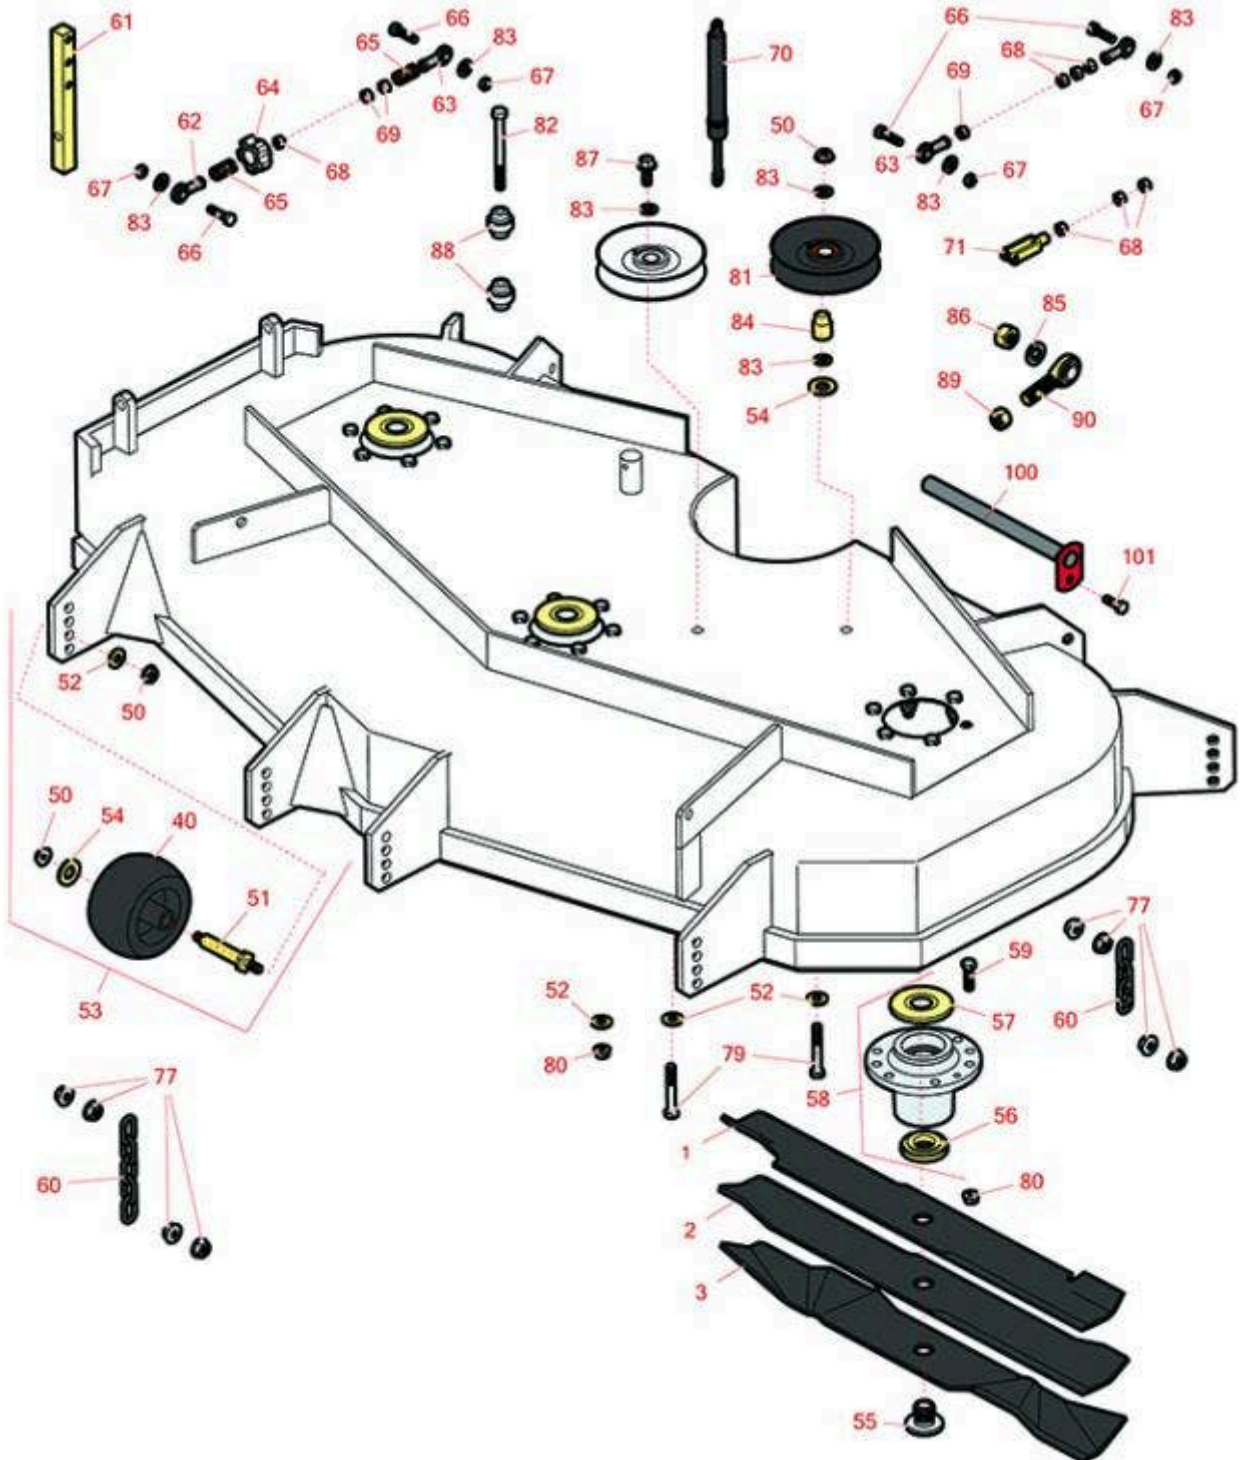

# Replaces Exmark Lazer Z AS-Series Parts

Zero-Turn Mower - Models LAS28KA724, LAS28KA724B,  
LAS28KA724N  
72in Deck

All original equipment manufacturers names and part numbers are used for identification purposes only, and we are in no way implying that our products are original equipment parts. Prices subject to change without notice.

# Replaces Exmark Lazer Z AS-Series Parts

Zero-Turn Mower - Models LAS28KA724, LAS28KA724B,  
LAS28KA724N  
72in Deck

Item No	R&R Part No.	OEM Part No.	Description	Qty Req	Order Quantity
<b>Blades</b>					
1	<b>R103-6404</b>	103-6404	Mower Blade - 24-3/8 Notched	3	
2	<b>R103-6384</b>	103-6384	Mower Blade - 24-1/2 in Solid	3	
3	<b>RRB5875-2401</b>	103-6394	Mower Blade - Wave Mulcher 24.5 x 3in x 15/16 Mt Hole	3	
<b>Other Parts Available</b>					
40	<b>R68-2730</b>	1-603299	Wheel - Anti Scalp	6	
50	<b>R32128-43</b>	32128-43, 3290-357	Nut - Flanged Whiz - 3/8-16	14	
51	<b>R99-2842</b>	99-2842	Spacer - Wheel	6	
52	<b>R98-5975</b>	98-5975	Washer - Belleville	13	
53	<b>R103-4051</b>	103-4051	Kit - Anti-Scalp Roller	6	
54	<b>R1-373034</b>	1-373034	Washer - 7/16 HD	8	
55	<b>R103-3037</b>	103-3037	Splined Bushing	3	
56	<b>R103-2535</b>	103-2535	Spacer-Guard, Bottom	3	
57	<b>R103-1330</b>	103-1330	Guard - Bearing - Top	3	
58	<b>R103-8280</b>	103-8280	Spindle Assy w/Bearings	3	
59	<b>R400264</b>	323-29, 323-7	Bolt - Hex HD 3/8-16 x 1-1/4	18	
60	<b>R1-633447</b>	1-633447	Chain - Deck Lift	4	
61	<b>R103-0407</b>	103-0407	Arm - Shaft	2	
62	<b>R1-543017</b>	1-543017	Balljoint - RH	2	
63	<b>R1-633152</b>	1-633152	Balljoint - LH	2	