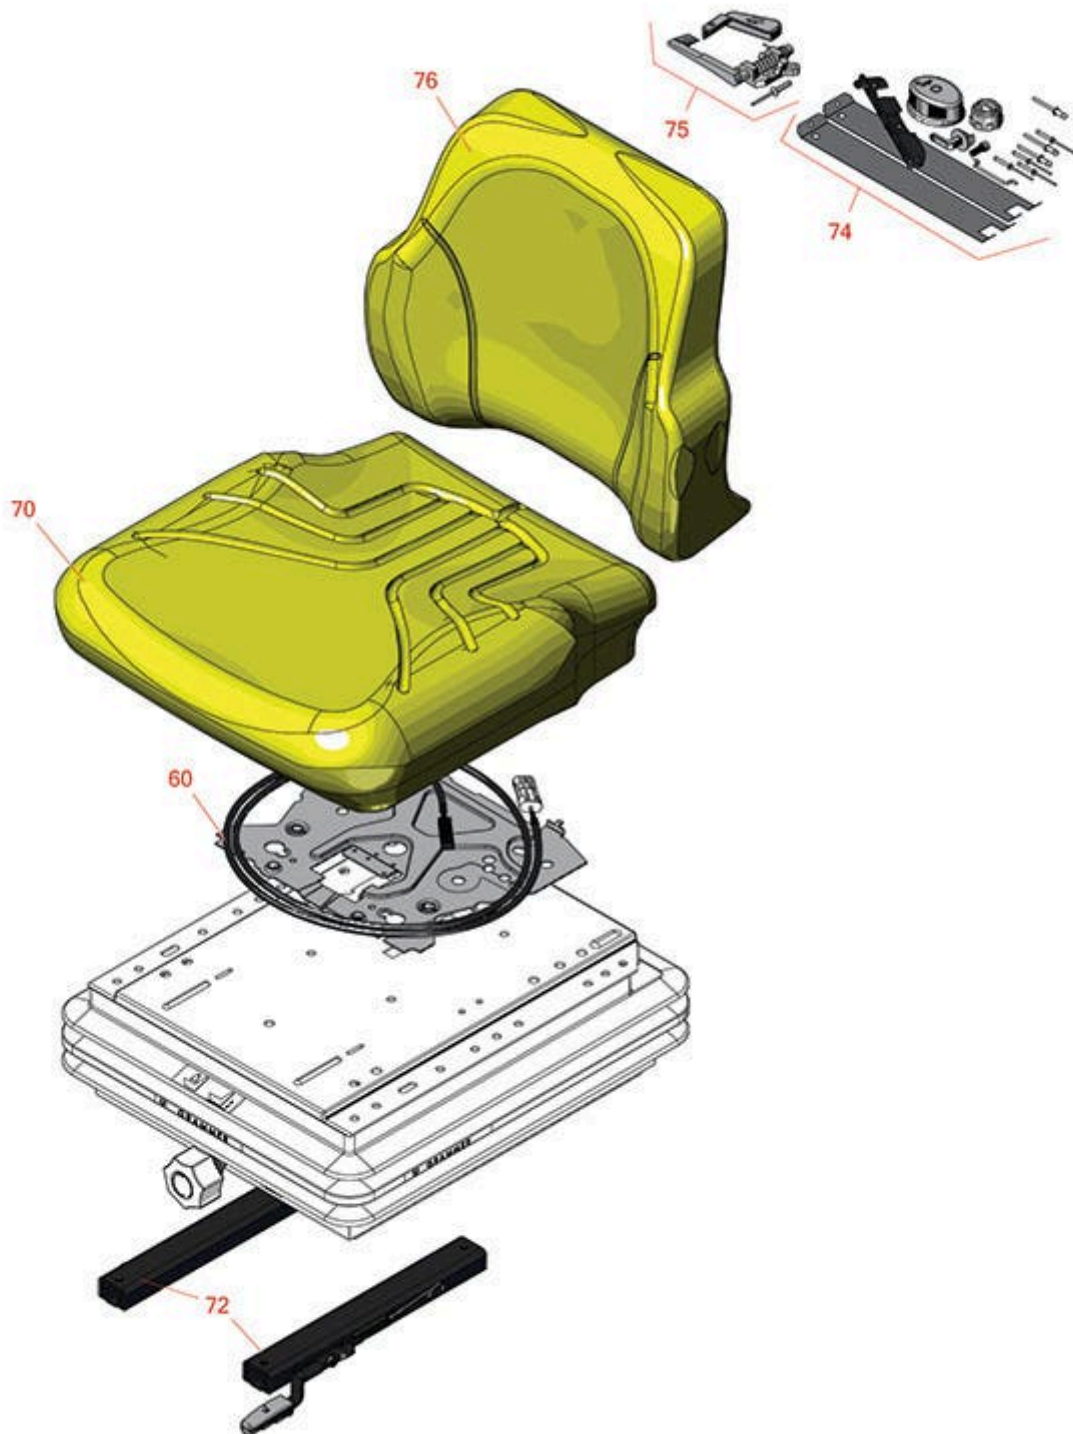

Replaces John Deere 7700 Reel Mower

Parts

Traction Unit
Seat

All original equipment manufacturers names and part numbers are used for identification purposes only, and we are in no way implying that our products are original equipment parts. Prices subject to change without notice.

Replaces John Deere 7700 Reel Mower

Parts

*Traction Unit
Seat*

Item No	R&R Part No.	OEM Part No.	Description	Qty Req	Order Quantity
Electrical, Gauges & Controls					
60	RTCA18463	TCA18463	Seat Switch	1	
Other Parts Available					
70	RTCA18456	TCA18456	Seat Cushion - Bottom Yellow	1	
72	RTCA18455	TCA18455	Seat Slide Track Kit	1	
74	RAL151392	AL151392	Lumbar Support	1	
75	RTCA18454	TCA18454	Lock - Back Rest	1	
76	RTCA18457	TCA18457	Cushion Kit - Back Yellow	1	